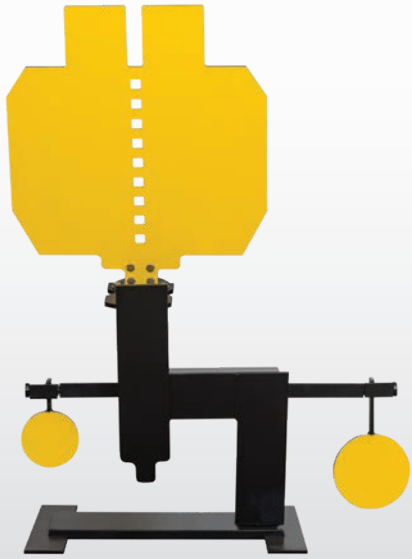

SEE INSTANT FEEDBACK WITH REVOLVING STEEL TARGETS

HEAVY DUTY LINE

The all steel construction of the HD line features AR500 plate on both the impact and shield surfaces. Our fully-revolving, auto-resetting targets are built to handle constant punishment. This line is ideal for commercial ranges or shooters with a dedicated space for permanent targets. Elevate your experience with rugged HD steel targets that spin when hit. These reactive targets provide the instant feedback you (or your spotter) have been looking for.

PORTABLE LINE

Our portable line enjoys all the high-end features of the HD line but can be moved with less effort so your range can be quickly modified for a new experience. Designed so a single individual can transport with ease. These high-quality targets are simply engineered to be lighter – they easily rotate when hit to offer the reactive feedback you need.

ORDER FACTORY DIRECT

www.RevolutionTargets.com or 770-466-6181

**REVOLUTION
TARGETS**
BY PENLETON

Scan QR code to view
target specs and video
demonstrations.

HEAVY DUTY DOUBLE TORSO TARGET

PORTABLE PLATE RACK TARGET

HEAVY DUTY HOSTAGE TARGET

HEAVY DUTY MULTI TARGET

HEAVY DUTY PLATE RACK TARGET

REVOLVING
TARGETS

PORTABLE PLATE TARGET

PORTABLE TORSO FRAME TARGET

**PORTABLE LONG RANGE
TORSO FRAME TARGET**

**LONG-RANGE
INDICATOR**