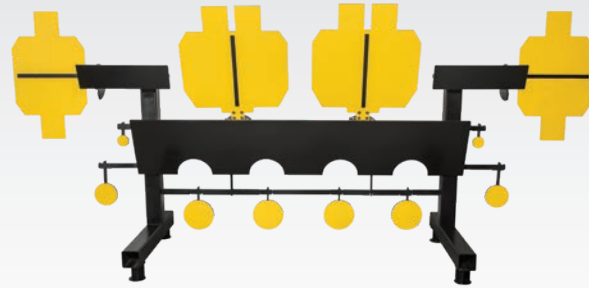

SEE INSTANT FEEDBACK WITH REVOLVING STEEL TARGETS

HEAVY DUTY LINE

The all steel construction of the HD line features AR500 plate on both the impact and shield surfaces. Our fully-revolving, auto-resetting targets are built to handle constant punishment. This line is ideal for commercial ranges or shooters with a dedicated space for permanent targets. Elevate your experience with rugged HD steel targets that spin when hit. These reactive targets provide the instant feedback you (or your spotter) have been looking for.

PORTABLE LINE

Our portable line enjoys all the high-end features of the HD line but can be moved with less effort so your range can be quickly modified for a new experience. Designed so a single individual can transport with ease. These high-quality targets are simply engineered to be lighter – they easily rotate when hit to offer the reactive feedback you need.

ORDER FACTORY DIRECT

www.RevolutionTargets.com or 770-466-6181

**REVOLUTION
TARGETS**
BY PENLETON

Scan QR code to view
target specs and video
demonstrations.

HEAVY DUTY DOUBLE TORSO TARGET

PORTABLE PLATE RACK TARGET

HEAVY DUTY HOSTAGE TARGET

HEAVY DUTY MULTI TARGET

HEAVY DUTY PLATE RACK TARGET

REVOLVING
TARGETS

PORTABLE PLATE TARGET

PORTABLE TORSO FRAME TARGET

**PORTABLE LONG RANGE
TORSO FRAME TARGET**

**LONG-RANGE
INDICATOR**