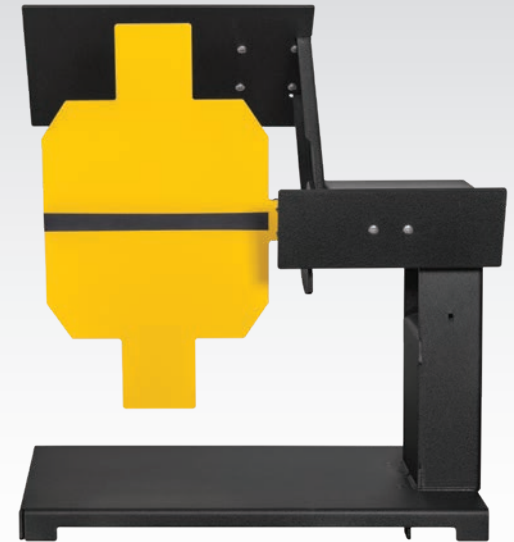

SEE INSTANT FEEDBACK WITH REVOLVING STEEL TARGETS

HEAVY DUTY LINE

The all steel construction of the HD line features AR500 plate on both the impact and shield surfaces. Our fully-revolving, auto-resetting targets are built to handle constant punishment. This line is ideal for commercial ranges or shooters with a dedicated space for permanent targets. Elevate your experience with rugged HD steel targets that spin when hit. These reactive targets provide the instant feedback you (or your spotter) have been looking for.

PORTABLE LINE

Our portable line enjoys all the high-end features of the HD line but can be moved with less effort so your range can be quickly modified for a new experience. Designed so a single individual can transport with ease. These high-quality targets are simply engineered to be lighter – they easily rotate when hit to offer the reactive feedback you need.

ORDER FACTORY DIRECT

www.RevolutionTargets.com or 770-466-6181

**REVOLUTION
TARGETS**
BY PENLETON

Scan QR code to view
target specs and video
demonstrations.

HEAVY DUTY DOUBLE TORSO TARGET

PORTABLE PLATE RACK TARGET

HEAVY DUTY HOSTAGE TARGET

HEAVY DUTY MULTI TARGET

HEAVY DUTY PLATE RACK TARGET

REVOLVING
TARGETS

PORTABLE PLATE TARGET

PORTABLE TORSO FRAME TARGET

**PORTABLE LONG RANGE
TORSO FRAME TARGET**

**LONG-RANGE
INDICATOR**