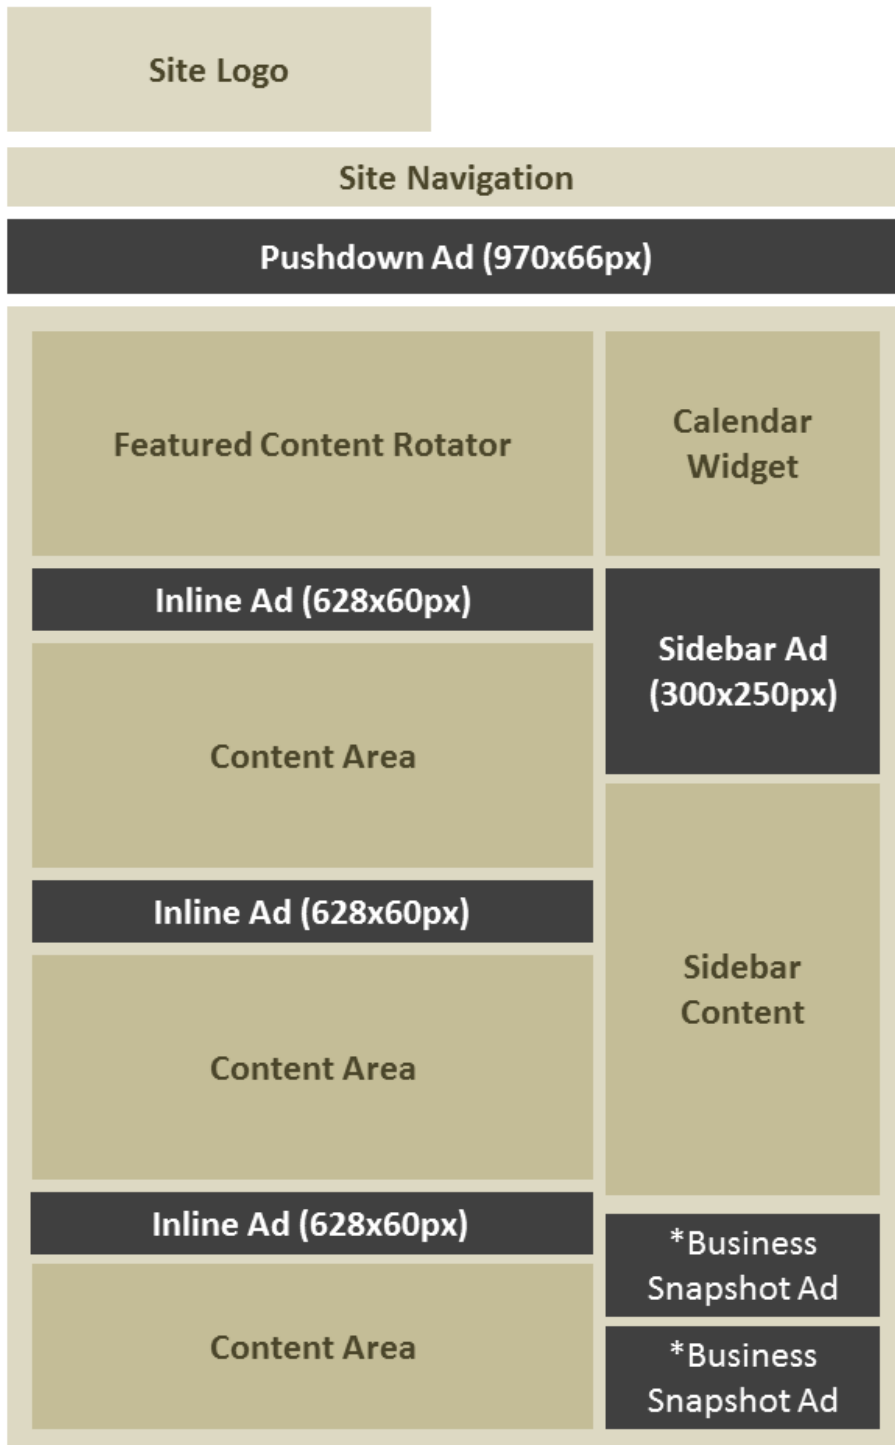

Rate Card

AD PLACEMENTS & SIZES

**Wide
Skyscraper
Ad
(160x600px)**

**Directory &
Calendar
Pages Only**

Notes

*300x125px
Ads not to scale

Ad production is available from our graphic designer at an hourly rate.