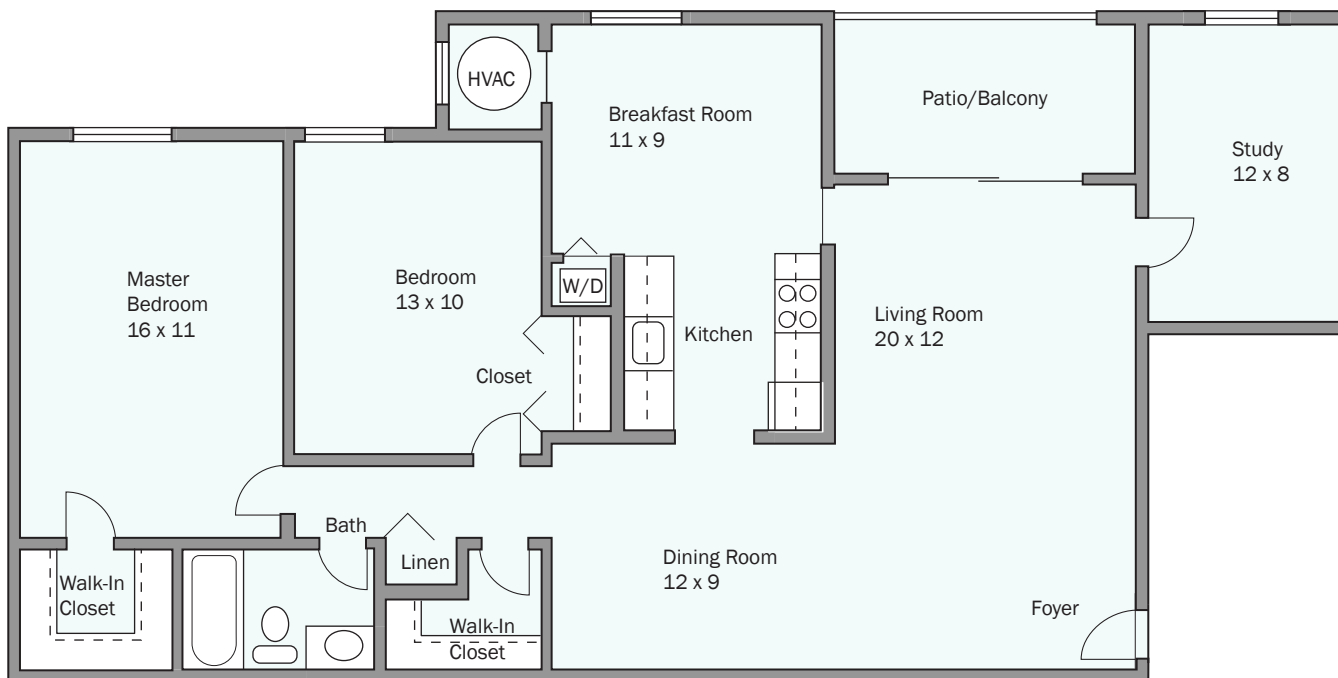

LERNER

**UNIVERSITY
SQUARE
APARTMENT HOMES**

LiveLerner.com

MASON DELUXE · TWO BEDROOM