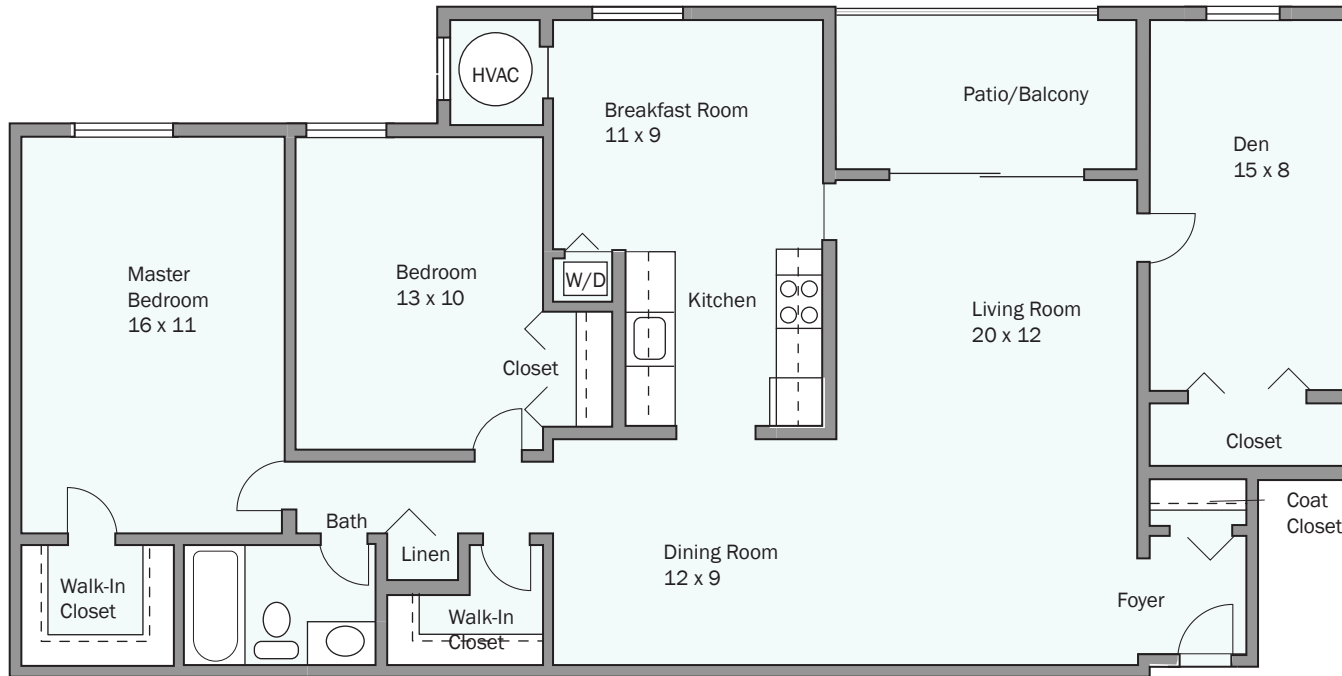

LERNER

**UNIVERSITY
SQUARE
APARTMENT HOMES**

LiveLerner.com

MASON DELUXE · TWO BEDROOM