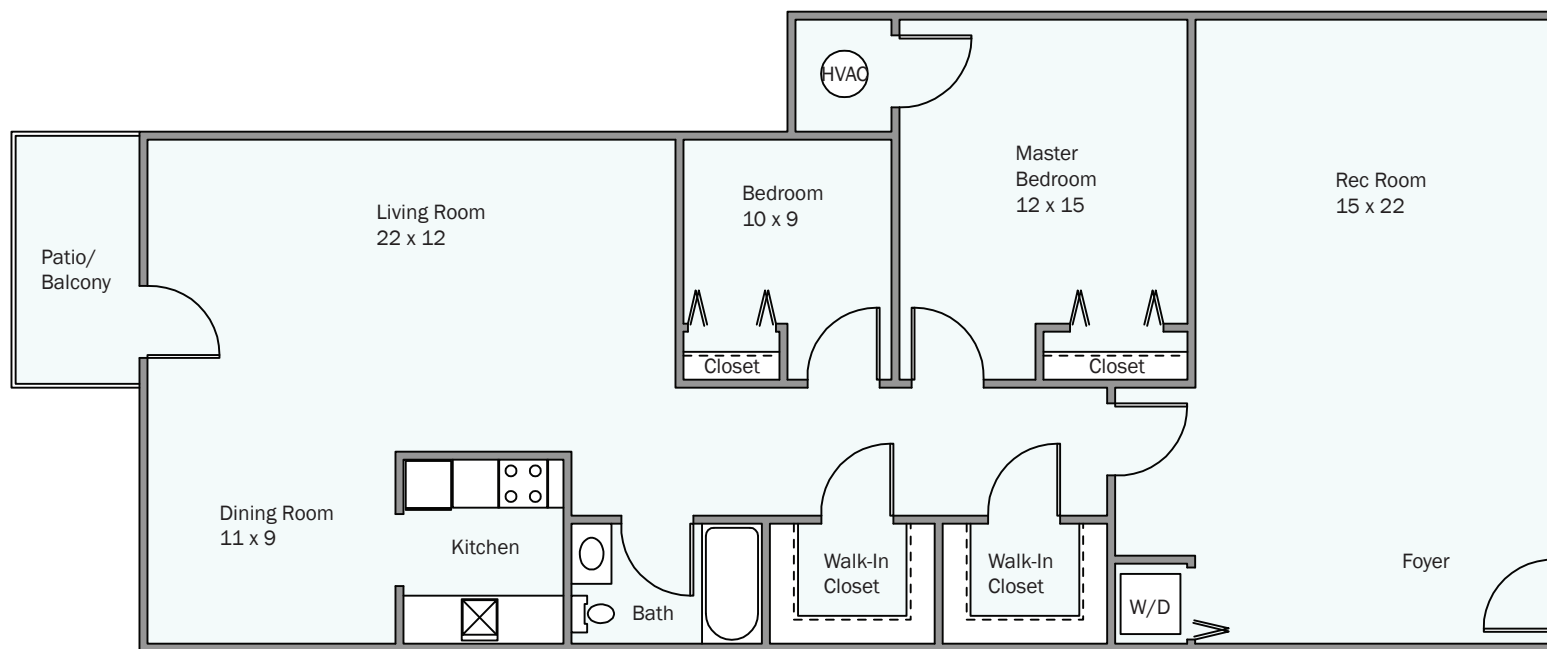

LERNER

**UNIVERSITY
SQUARE**
APARTMENT HOMES

LiveLerner.com

MASON · TWO BEDROOM AND REC