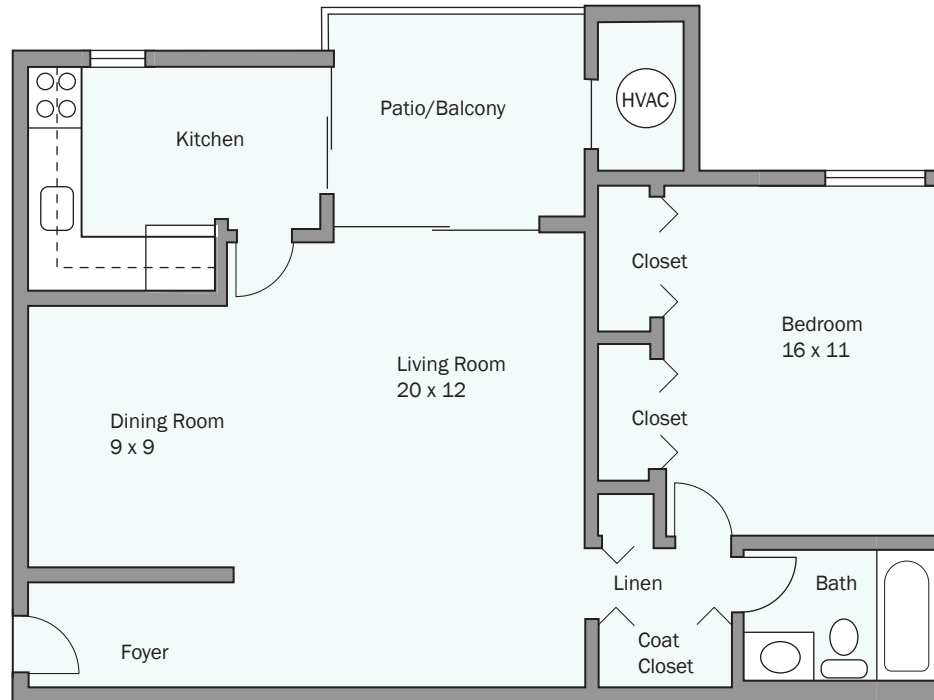

LERNER

**THE SPRINGS
RESTON
APARTMENT HOMES**

LiveLerner.com

MALIBU · ONE BEDROOM