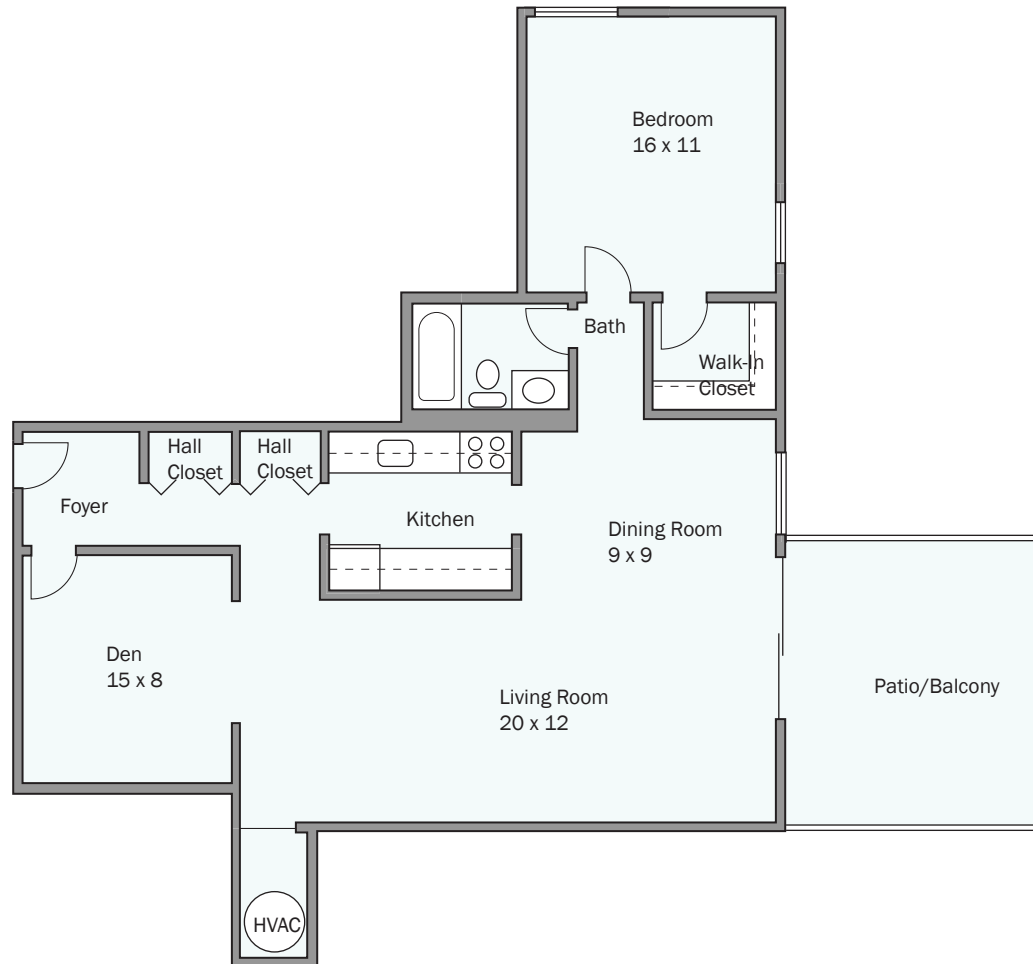

LERNER

**THE SPRINGS
RESTON
APARTMENT HOMES**

LiveLerner.com

BEL AIR · ONE BEDROOM w/ DEN