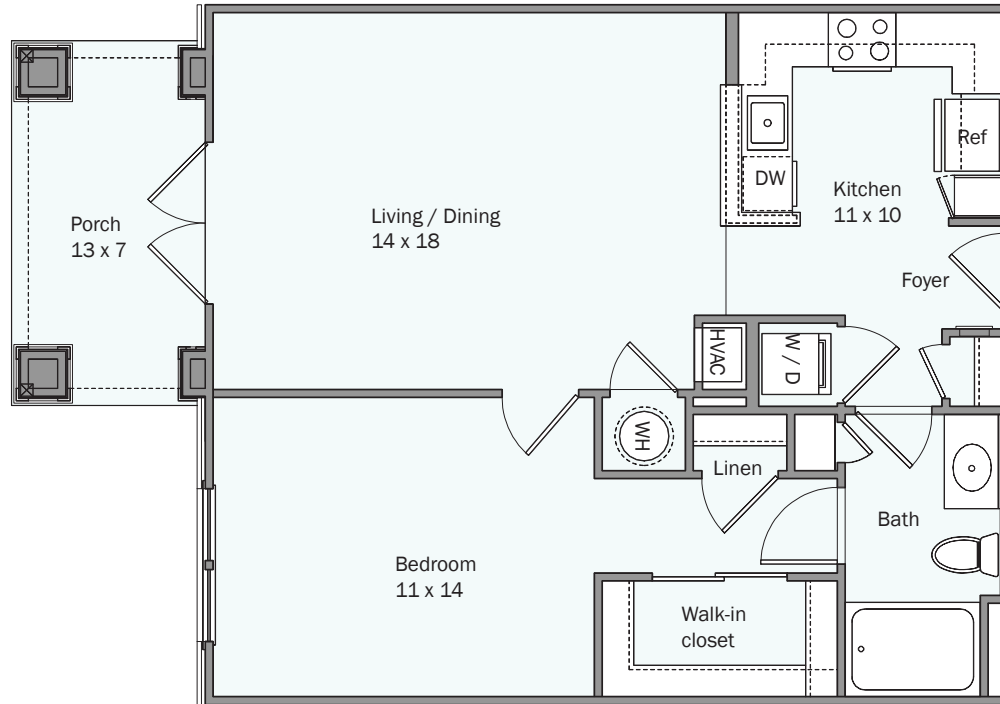

LERNER

**PARC DULLES
APARTMENT HOMES**

LiveLerner.com

LINDEN · ONE BEDROOM