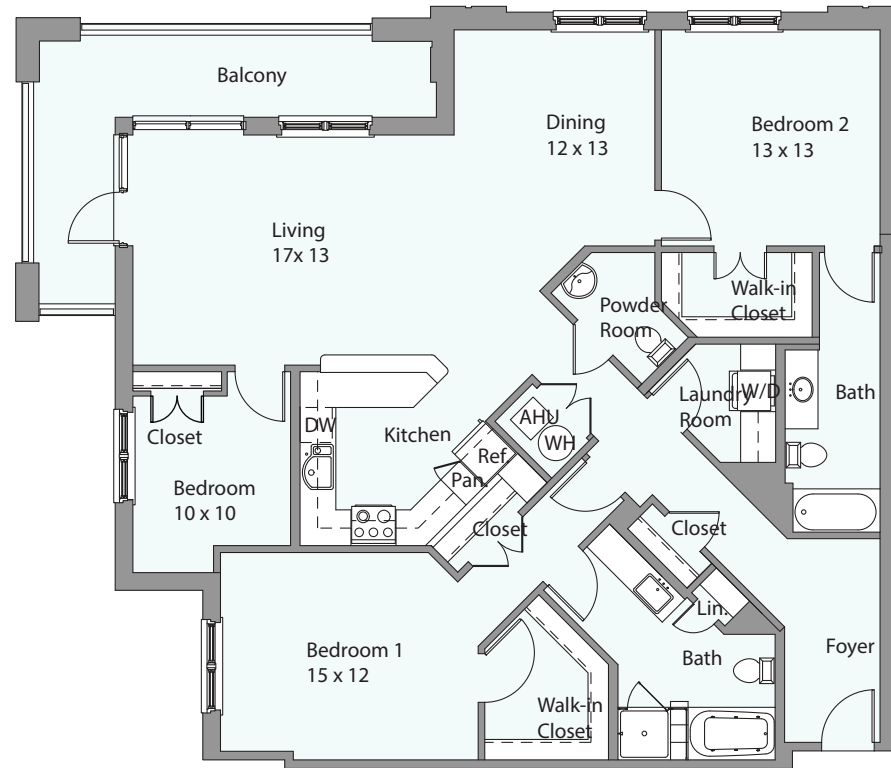

LERNER

**THE FALLS
FLINT HILL
APARTMENT HOMES**

LiveLerner.com

VAN GOGH · THREE BEDROOM

LERNER
RESIDENTIAL