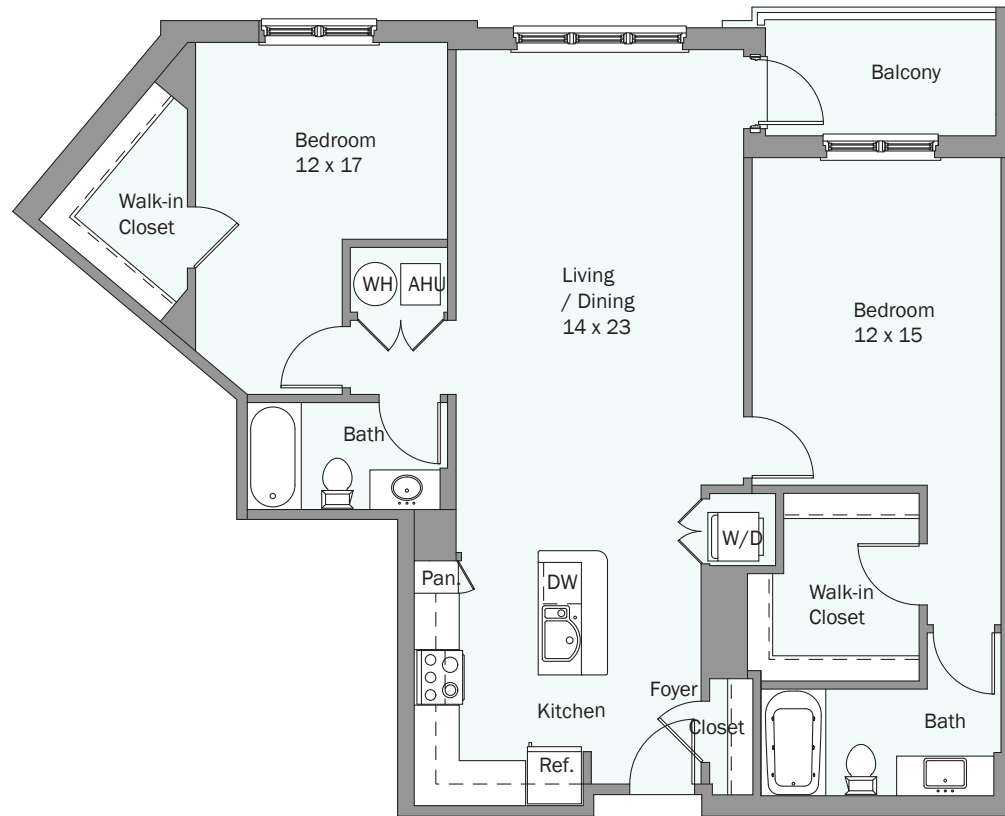

LERNER

**THE FALLS
FLINT HILL
APARTMENT HOMES**

LiveLerner.com

CASSATT · TWO BEDROOM

LERNER
RESIDENTIAL