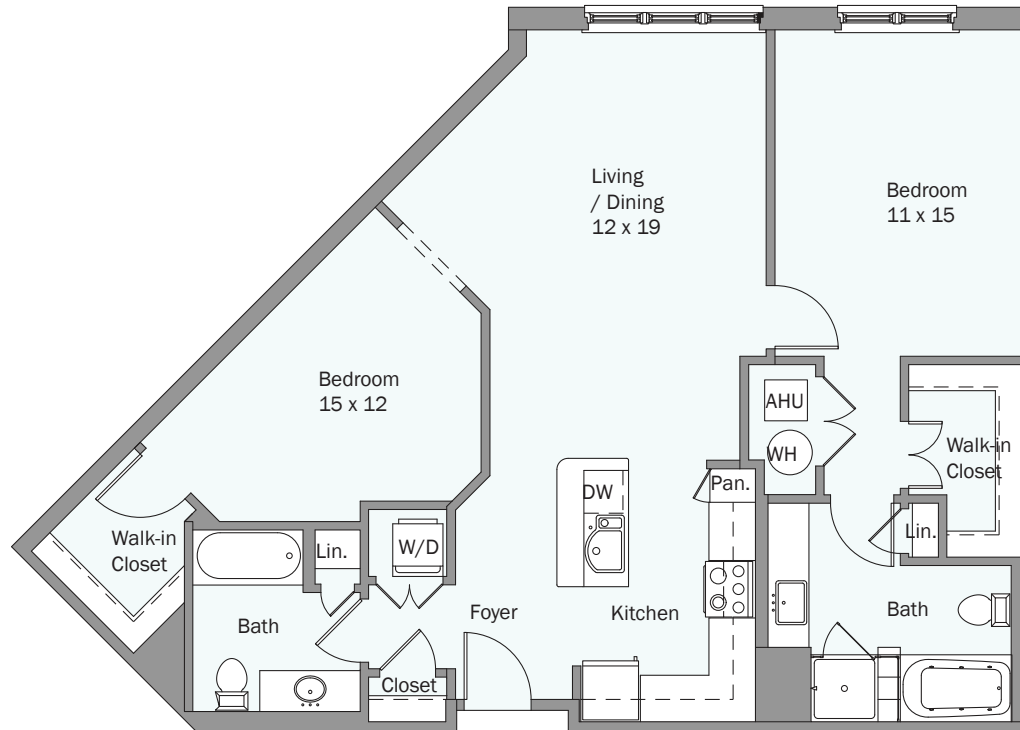

LERNER

**THE FALLS
FLINT HILL
APARTMENT HOMES**

LiveLerner.com

CEZZANE · TWO BEDROOM

LERNER
RESIDENTIAL