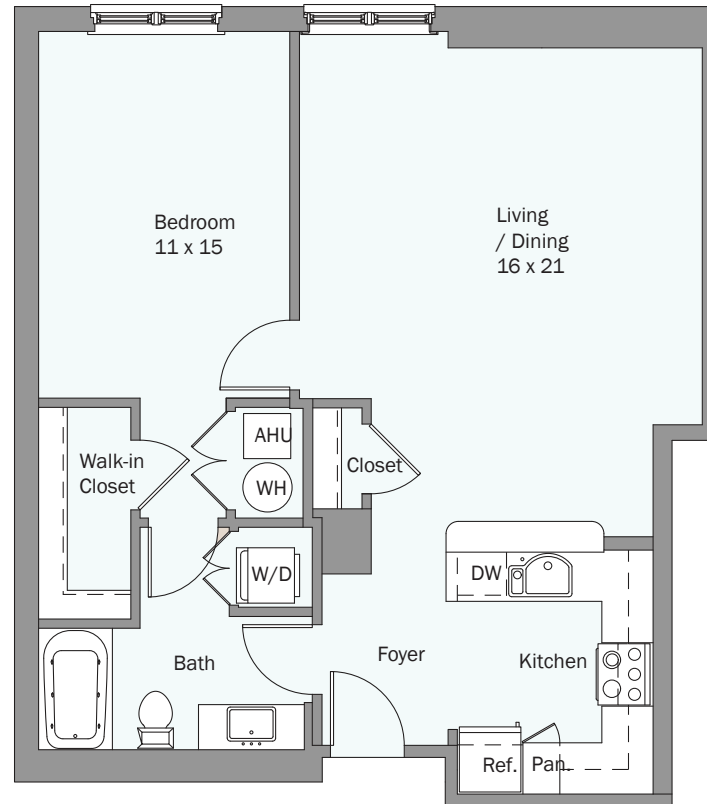

LERNER

**THE FALLS
FLINT HILL
APARTMENT HOMES**

LiveLerner.com

PISSARRO · ONE BEDROOM