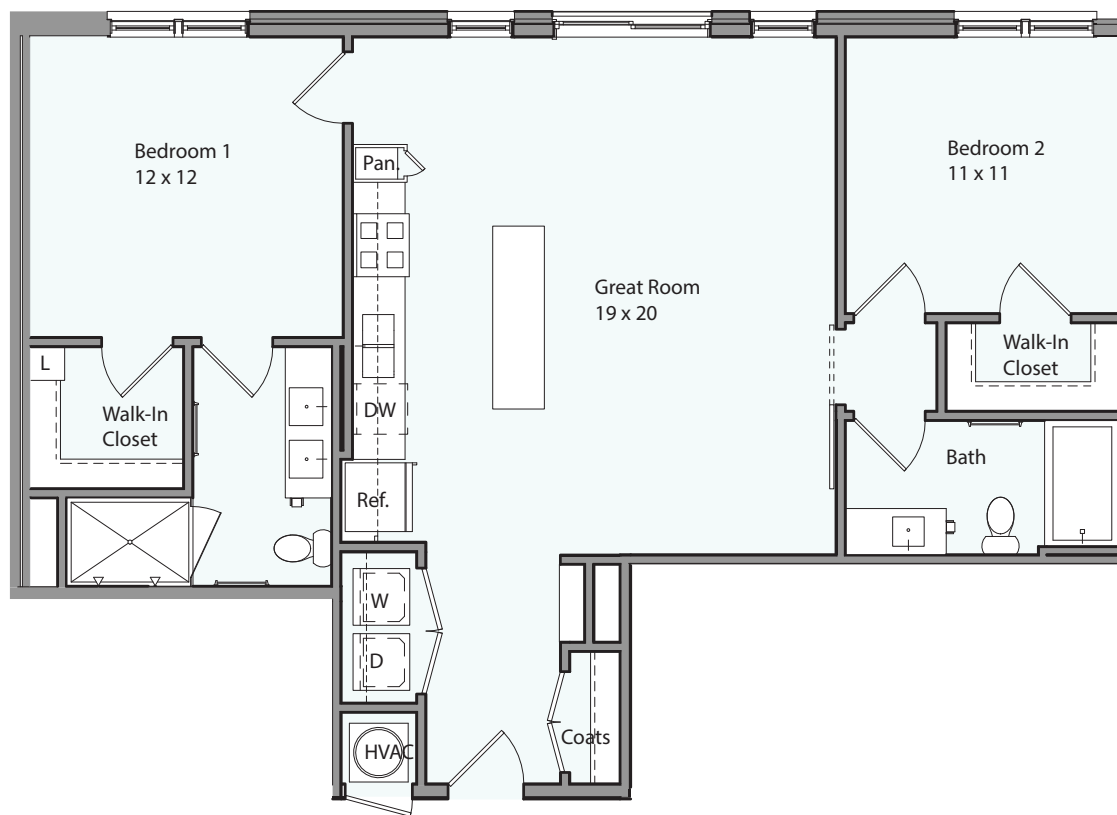

LERNER

**WINDMILL PARC
APARTMENT HOMES**

LiveLerner.com

BEGONIA · TWO BEDROOM