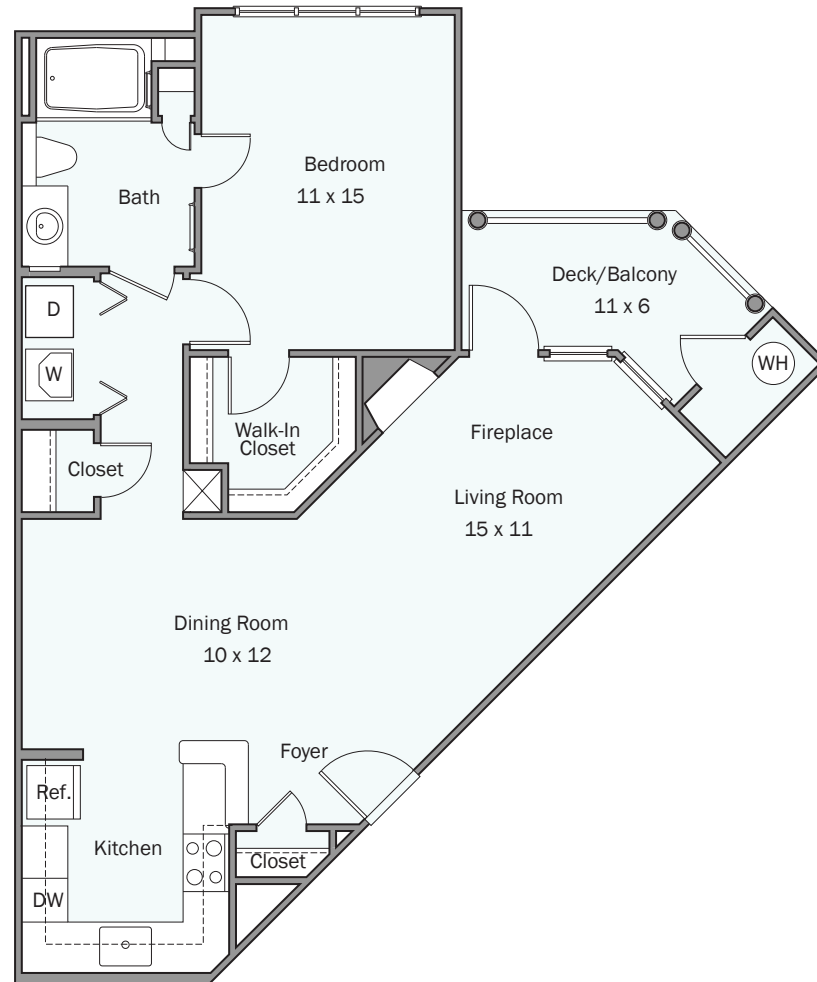

LERNER

**REMINGTON
APARTMENT HOMES**

LiveLerner.com

THE LAUREN · ONE BEDROOM