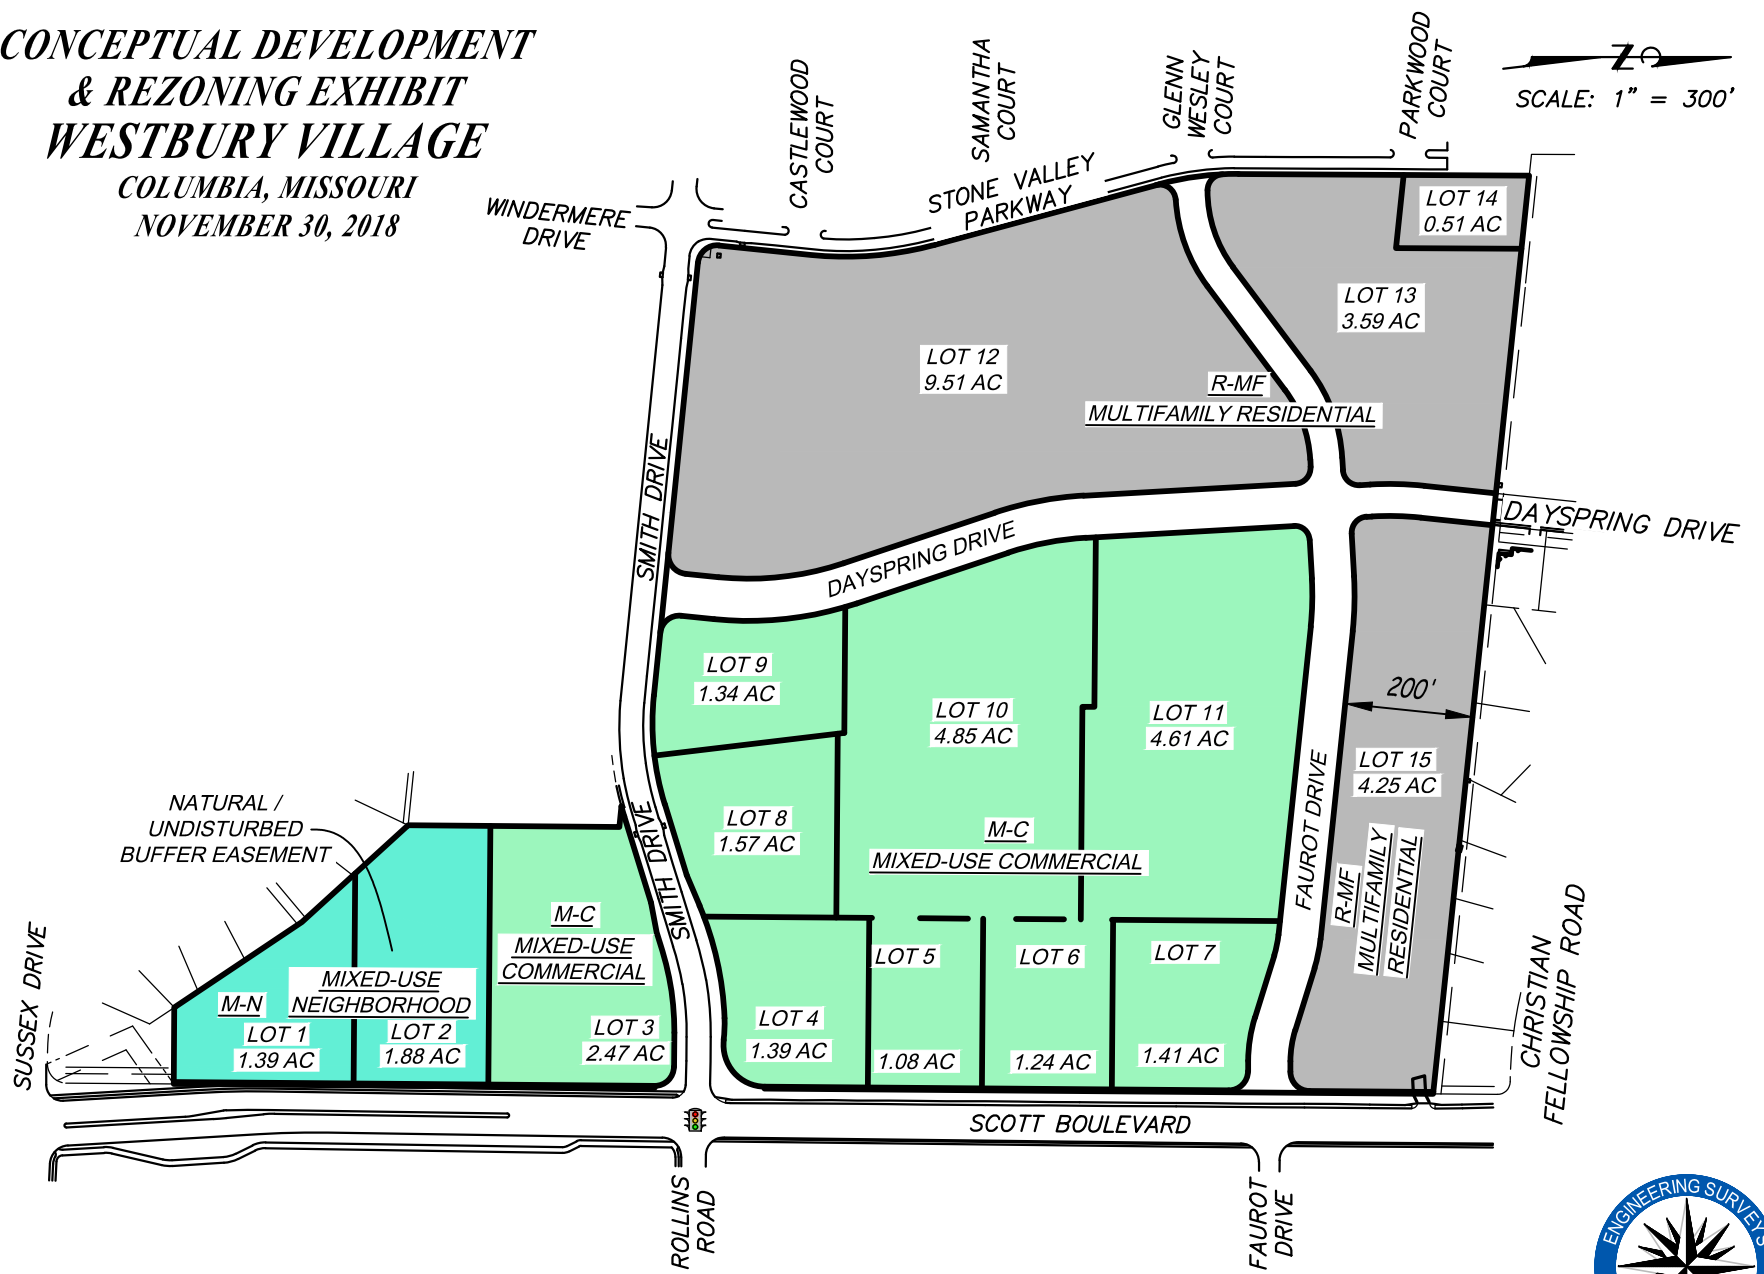

**CONCEPTUAL DEVELOPMENT
& REZONING EXHIBIT
WESTBURY VILLAGE**

COLUMBIA, MISSOURI
NOVEMBER 30, 2018

SCALE: 1" = 300'

EXHIBIT A
5 OF 5

Engineering Surveys & Services

1113 Fay Street, Columbia, Missouri 65201
573 - 449 - 2646 | www.ess-inc.com