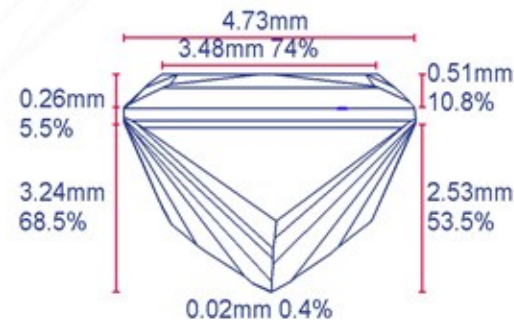

## The 4Cs Grading Analysis

GCAL 263130163

LAB GROWN DIAMOND\*

**Carat Weight:** 0.66

**Cut:** Very Good

Shape: Princess  
Measurements: 4.76x4.73x3.24mm  
Polish: Very Good  
External Symmetry: Very Good  
Girdle Thickness: Medium-Thick  
Culet Size: None

## Photomicrographs:

Actual images of the crown (top) and pavilion (bottom) of this diamond photographed at magnifications up to 10x.

### Optical Symmetry Analysis:

The colored areas of the symmetry image are indications of light handling ability, giving a visual representation of proportions and facet alignment.

Good

### Proportion Diagram:

The proportion diagram illustrates the actual dimensions as recorded by optical scanning technology.

**GCAL**  
GEM CERTIFICATION & ASSURANCE LAB  
INTEGRITY GUARANTEED™

580 Fifth Avenue, New York, NY 10036, T 212.869.8985 F 212.869.2315  
[www.DiamondID.com](http://www.DiamondID.com), [www.GemFacts.com](http://www.GemFacts.com), [www.Gemprint.com](http://www.Gemprint.com)