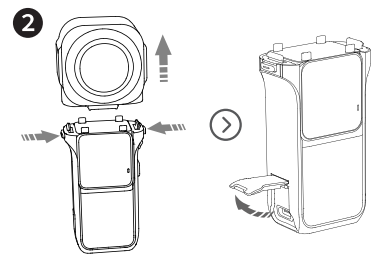

Insta360 ONE RS

QUICKSTART GUIDE 快速入门指南

1-Inch 360 Lens
一英寸全景镜头

<https://www.insta360.com/cn/rs/guide2>

<https://www.insta360.com/r/onersdetail>

Arashi Vision Inc.
Add: Foresea Life Center, Tower 2, 11F, 1100 Xingye Road, Haiwang Community, Xin'an Street, Bao'an District, Shenzhen, China
Web: www.insta360.com
Tel: 400-833-4360 +1 800 6920 360
Email: service@insta360.com