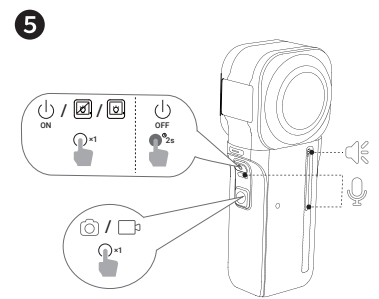

Insta360 ONE RS

QUICKSTART GUIDE 快速入门指南

1-Inch 360 Lens
一英寸全景镜头

<https://www.insta360.com/cn/rs/guide2>

<https://www.insta360.com/r/onersdetail>

Arashi Vision Inc.
Add: Foresea Life Center, Tower 2, 11F, 1100 Xingye Road, Haiwang Community, Xin'an Street, Bao'an District, Shenzhen, China
Web: www.insta360.com
Tel: 400-833-4360 +1 800 6920 360
Email: service@insta360.com