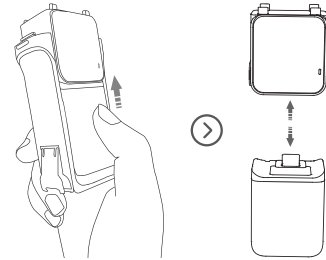

Insta360 ONE RS

QUICKSTART GUIDE 快速入门指南

1-Inch 360 Lens
一英寸全景镜头

<https://www.insta360.com/cn/rs/guide2>

<https://www.insta360.com/r/onersdetail>

Arashi Vision Inc.
Add: Foresea Life Center, Tower 2, 11F, 1100 Xingye Road, Haiwang Community, Xin'an Street, Bao'an District, Shenzhen, China
Web: www.insta360.com
Tel: 400-833-4360 +1 800 6920 360
Email: service@insta360.com