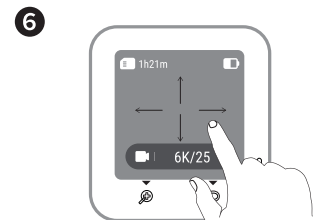

Insta360 ONE RS

QUICKSTART GUIDE 快速入门指南

1-Inch 360 Lens
一英寸全景镜头

<https://www.insta360.com/cn/rs/guide2>

<https://www.insta360.com/r/onersdetail>

Arashi Vision Inc.
Add: Foresea Life Center, Tower 2, 11F, 1100 Xingye Road, Haiwang Community, Xin'an Street, Bao'an District, Shenzhen, China
Web: www.insta360.com
Tel: 400-833-4360 +1 800 6920 360
Email: service@insta360.com