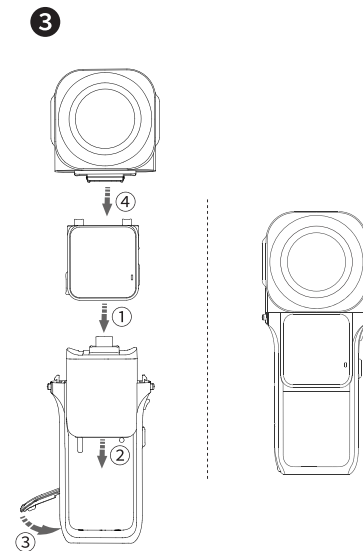

Insta360 ONE RS

QUICKSTART GUIDE 快速入门指南

1-Inch 360 Lens
一英寸全景镜头

<https://www.insta360.com/cn/rs/guide2>

<https://www.insta360.com/r/onersdetail>

Arashi Vision Inc.
Add: Foresea Life Center, Tower 2, 11F, 1100 Xingye Road, Haiwang Community, Xin'an Street, Bao'an District, Shenzhen, China
Web: www.insta360.com
Tel: 400-833-4360 +1 800 6920 360
Email: service@insta360.com