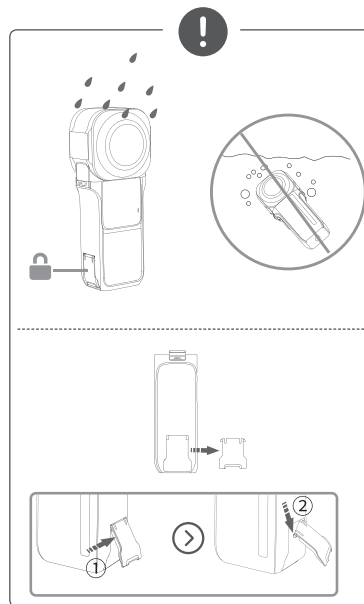

Insta360 ONE RS

QUICKSTART GUIDE 快速入门指南

1-Inch 360 Lens
一英寸全景镜头

<https://www.insta360.com/cn/rs/guide2>

<https://www.insta360.com/r/onersdetail>

Arashi Vision Inc.
Add: Foresea Life Center, Tower 2, 11F, 1100 Xingye Road, Haiwang Community, Xin'an Street, Bao'an District, Shenzhen, China
Web: www.insta360.com
Tel: 400-833-4360 +1 800 6920 360
Email: service@insta360.com