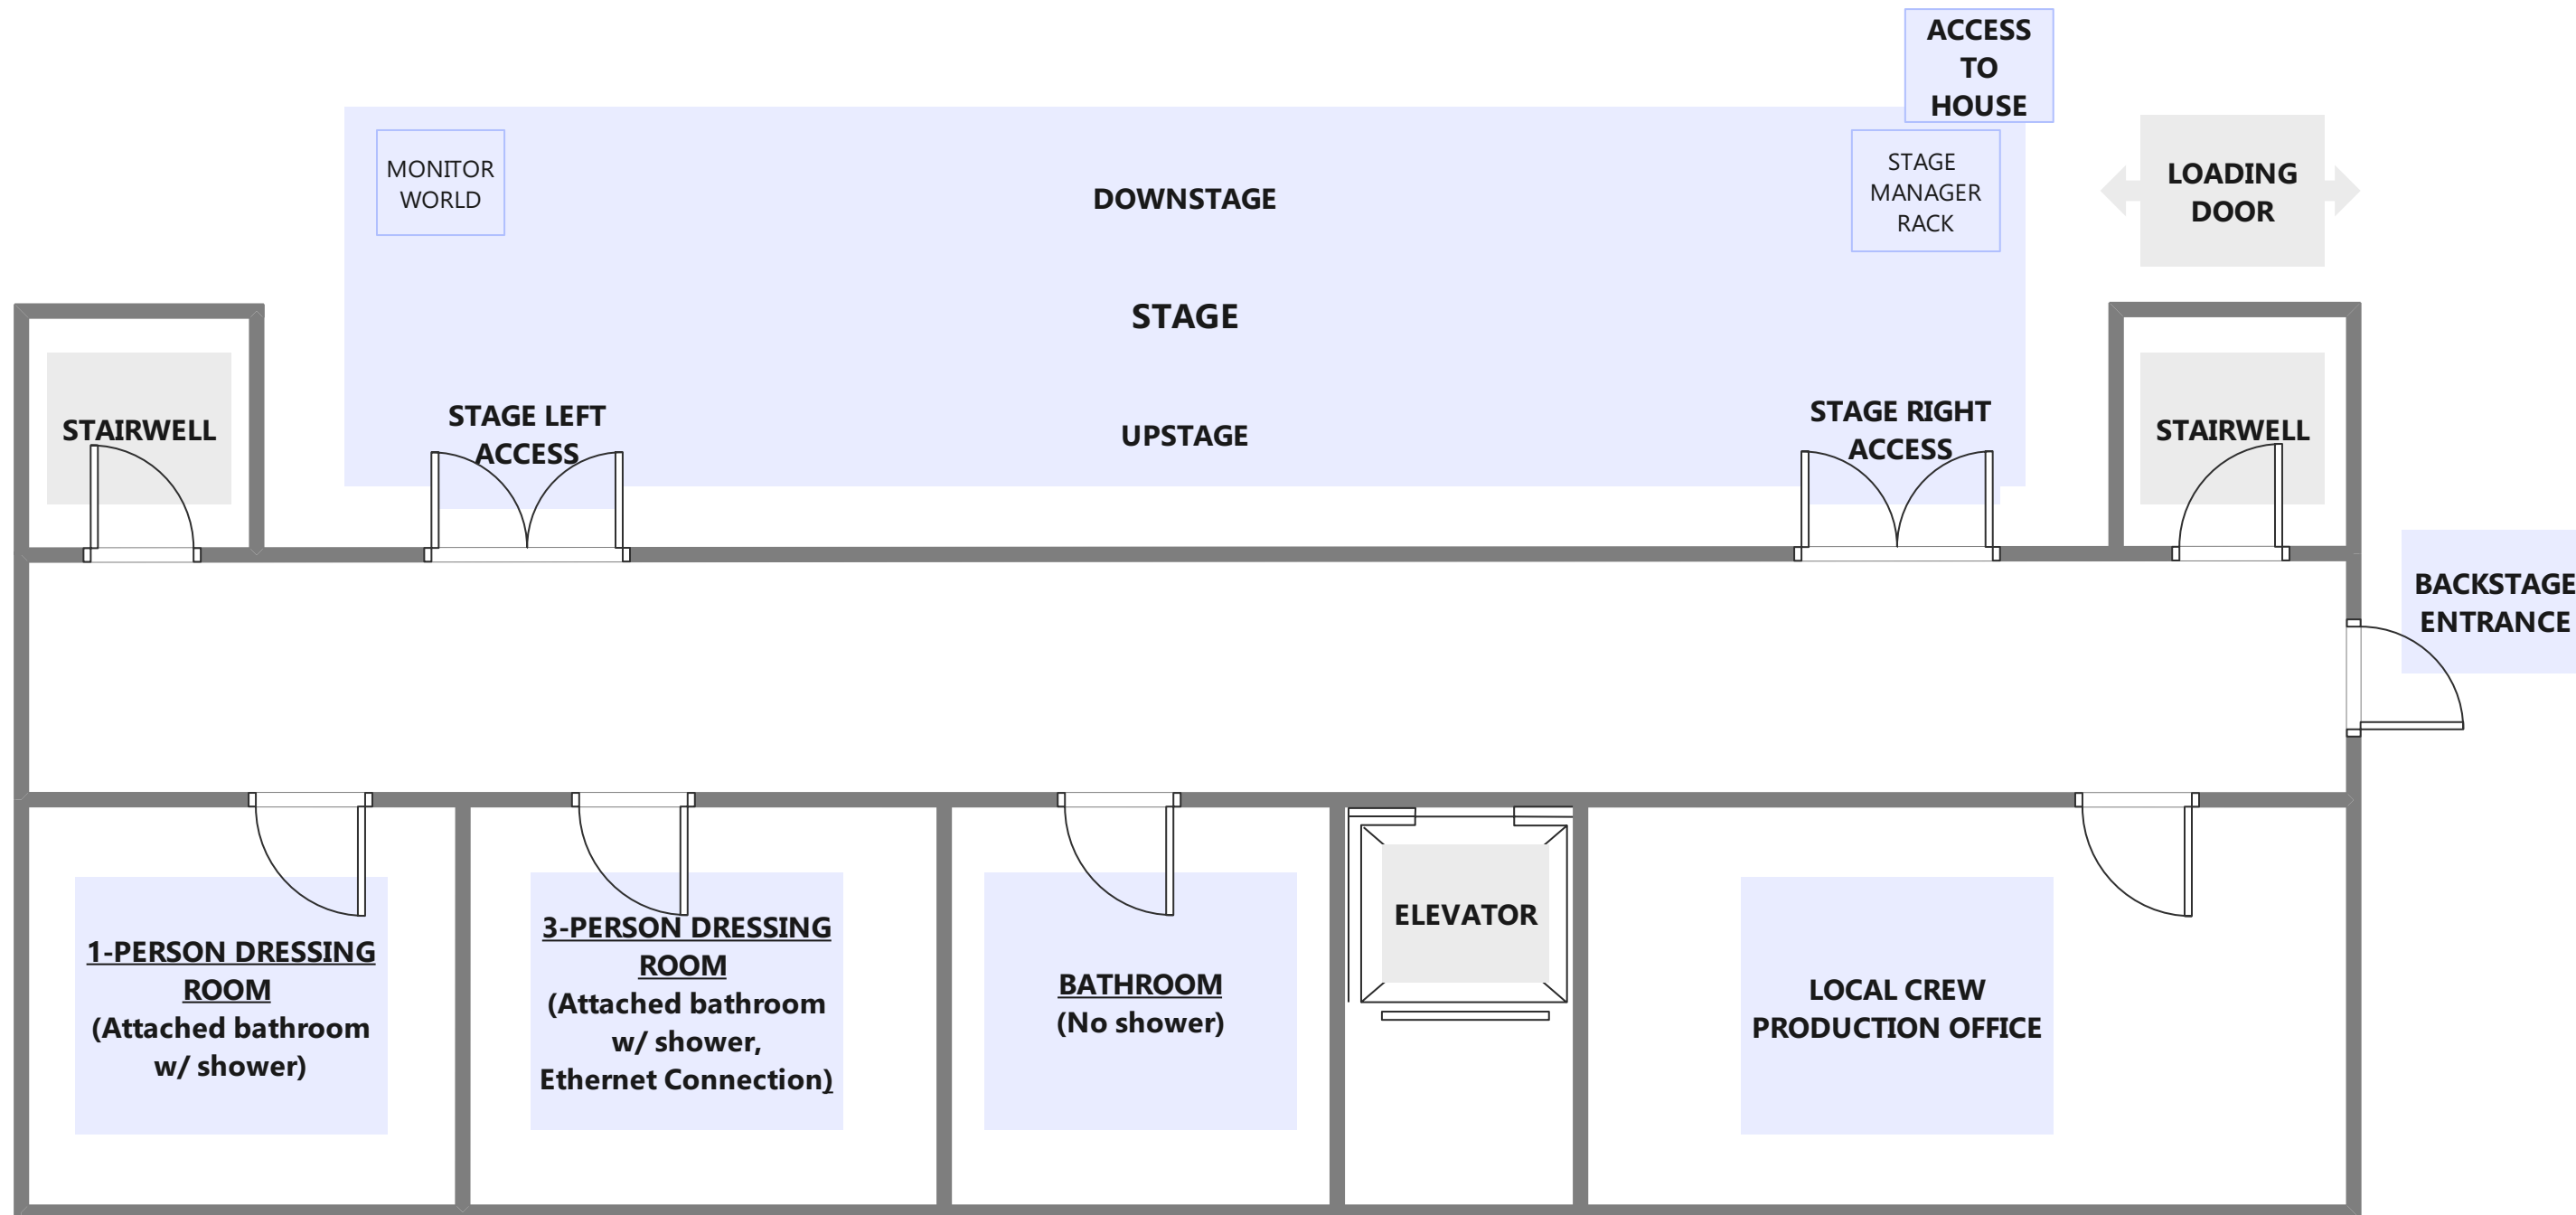

FIRST FLOOR / STAGE LEVEL DRESSING ROOM DIAGRAM

Dressing room paging available from Stage Manager rack DSR
WiFi: Touring Party, **Password:** 211welcome

SECOND FLOOR DRESSING ROOM DIAGRAM

Catering / Hospitality set up in Green Room
WiFi: Touring Party, **Password:** 211welcome

BASEMENT DRESSING ROOM DIAGRAM