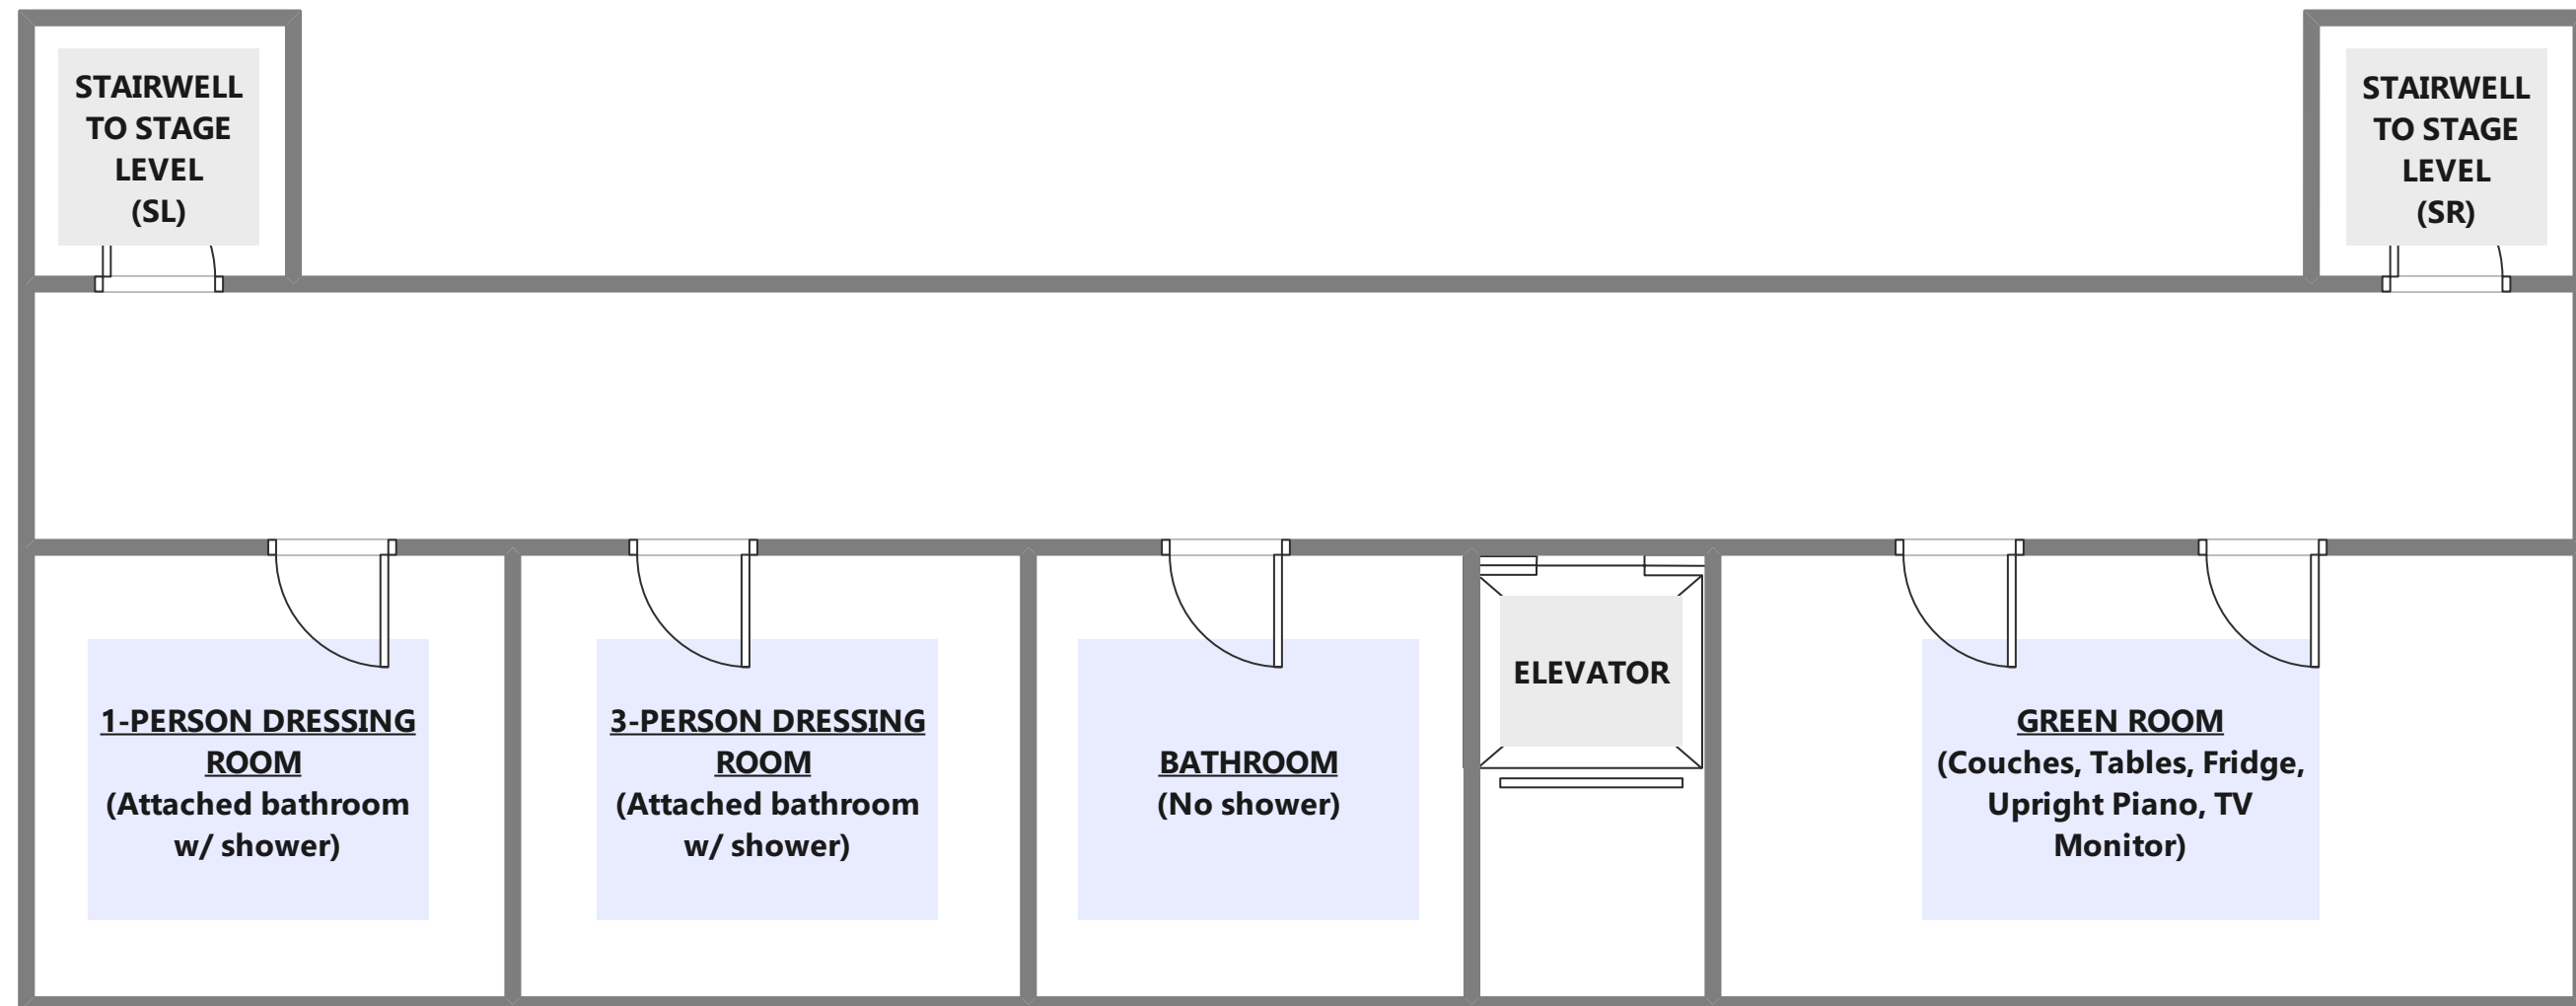

FIRST FLOOR / STAGE LEVEL DRESSING ROOM DIAGRAM

Dressing room paging available from Stage Manager rack DSR
WiFi: Touring Party, **Password:** 211welcome

SECOND FLOOR DRESSING ROOM DIAGRAM

Catering / Hospitality set up in Green Room
WiFi: Touring Party, **Password:** 211welcome

BASEMENT DRESSING ROOM DIAGRAM