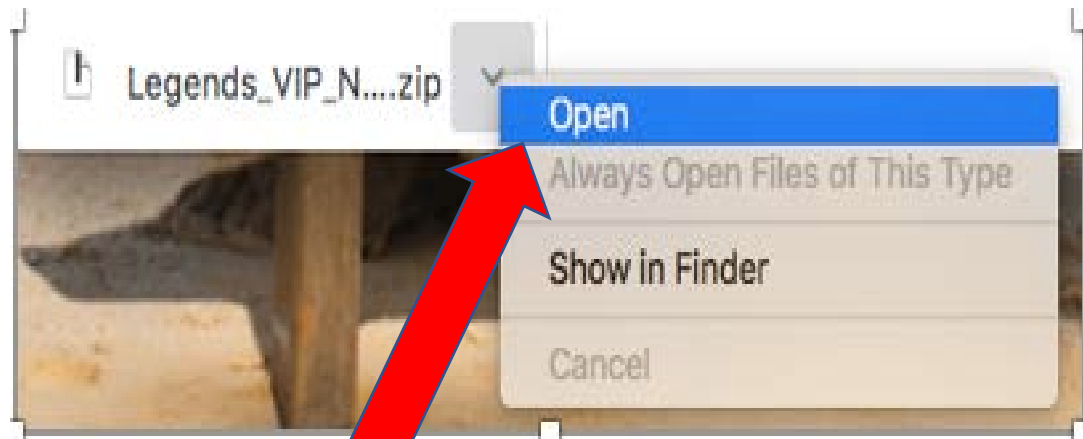

Bottom of screen click on **OPEN** and this will then show in
FINDER/DOWNLOADS