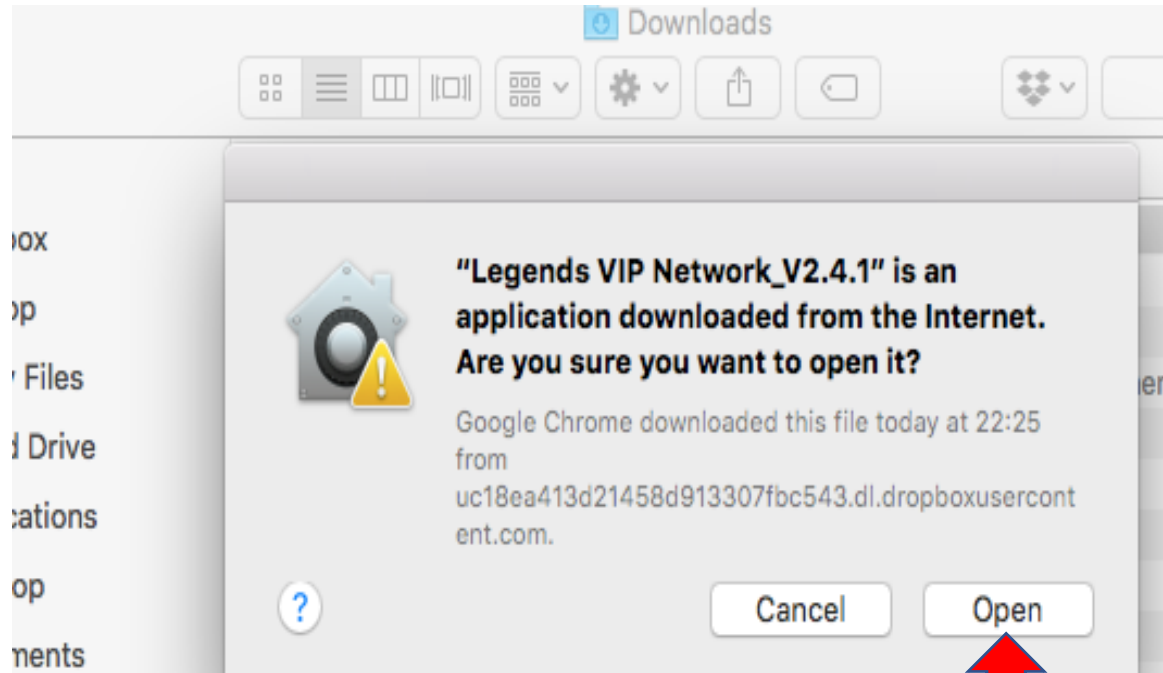

At the bottom left of your Mac you will see the **ZIP FILE**

Click on the arrow  
to open a drop  
down menu

Bottom of screen click on **OPEN** and this will then show in  
FINDER/DOWNLOADS

The **FINDER** folder should now automatically open and show your **DOWNLOADS** or click on **FINDER / DOWNLOADS**.

**Double click** the Application link to open.

CLICK ON THE  
"OPEN" BOX

A login form titled "Enter Your Login Details" is centered on a blue background. The form contains two input fields: "Enter Your Username" and "Enter Your Password". Below these fields is a checked checkbox labeled "Remember me". At the bottom of the form is a white "LOGIN" button. A red arrow points upwards from the bottom of the page towards the "Remember me" checkbox.