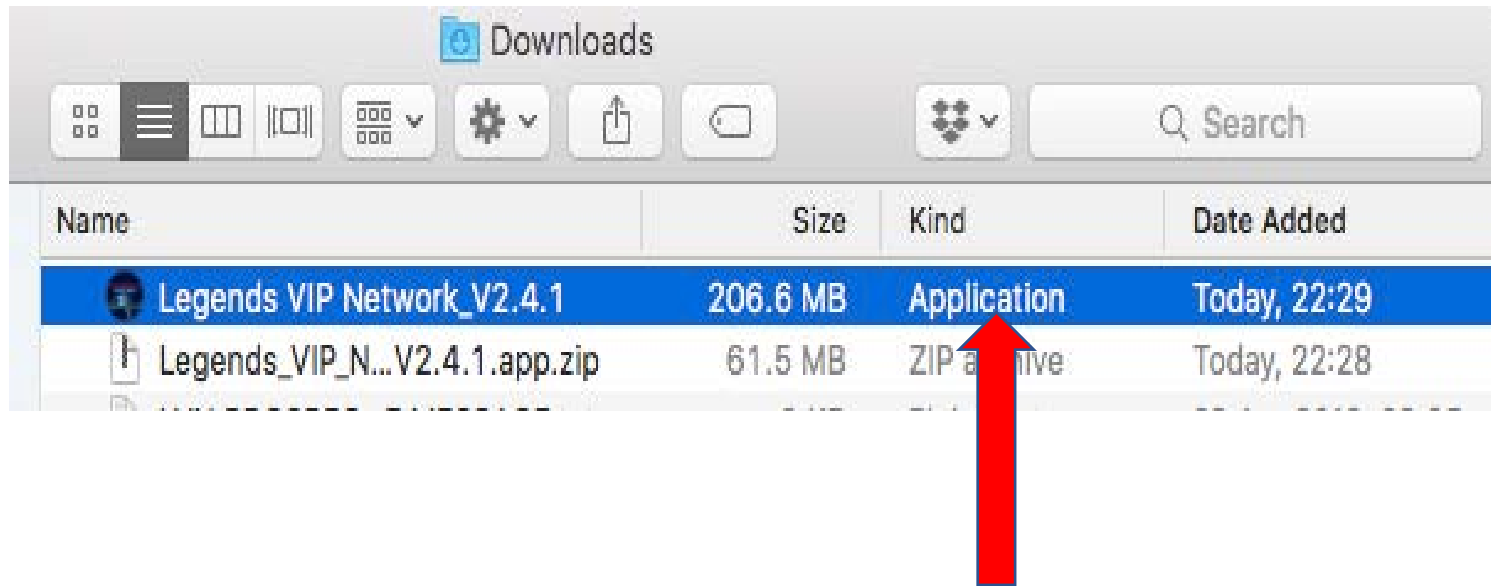

The **FINDER** folder should now automatically open and show your **DOWNLOADS** or click on **FINDER / DOWNLOADS**.

Double click the Application link to open.