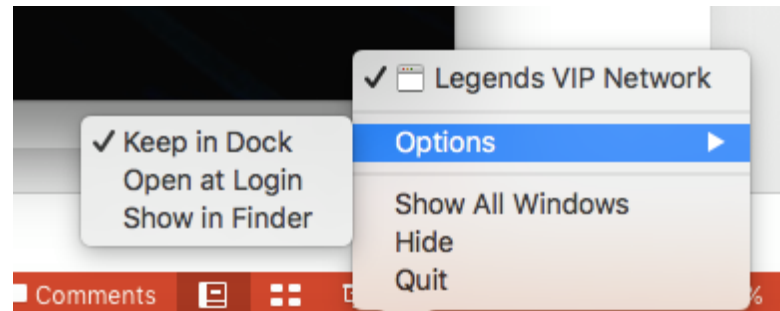

You may have to **shut down** your device, and then restart (not just re-start) for app to update.

Keep in Dock for **Quick Access**

We recommend viewing the Troubleshooting and Analytics guide for your best streaming solutions.

HAPPY STREAMING

If you require additional assistance, please contact us at

support@legendsvipnetwork.com