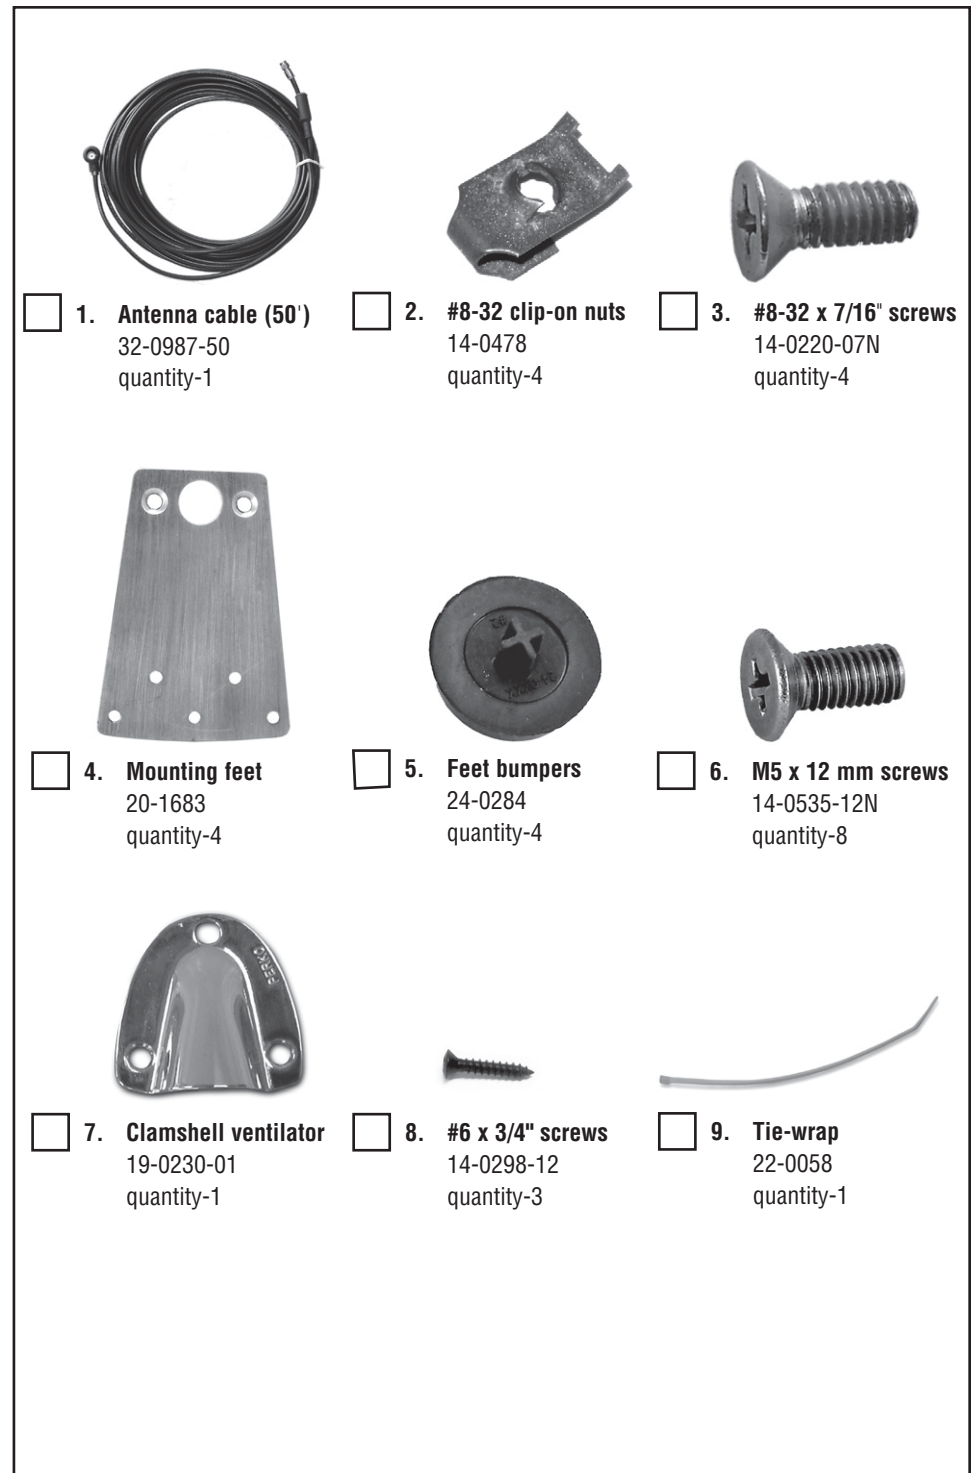

TRACVISION®

TracVision® R1 Antenna Kitpack Content List (72-0514)

Thank you for purchasing the TracVision satellite antenna system. This kitpack contains various hardware and other materials that will be needed to complete the TracVision installation. Ensure that the kitpack contains all of the items listed in the table below. If any of the contents are missing, please contact KVH.

#	Part Name	Part Number	Quantity
1	Antenna cable (50')	32-0987-50	1
2	#8-32 clip-on nuts	14-0478	4
3	#8-32 x 7/16" screws	14-0220-07N	4
4	Mounting feet	20-1683	4
5	Feet bumpers	24-0284	4
6	M5 x 12 mm screws	14-0535-12N	8
7	Clamshell ventilator	19-0230-01	1
8	#6 x 3/4" screws	14-0298-12	3
9	Tie-wrap	22-0058	1

KVH
www.kvh.com

KVH Industries, Inc.
50 Enterprise Center
Middletown, RI 02842-5279 • U.S.A.
Phone: +1 401 847-3327 • Fax: +1 401 849-0045
E-mail: info@kvh.com

KVH Industries A/S
Kokkedal Industripark 2B
2980 Kokkedal • Denmark
Phone: +45 45 160 180 • Fax: +45 45 160 181
E-mail: info@kvh.dk

54-0801_A

Packed by: _____