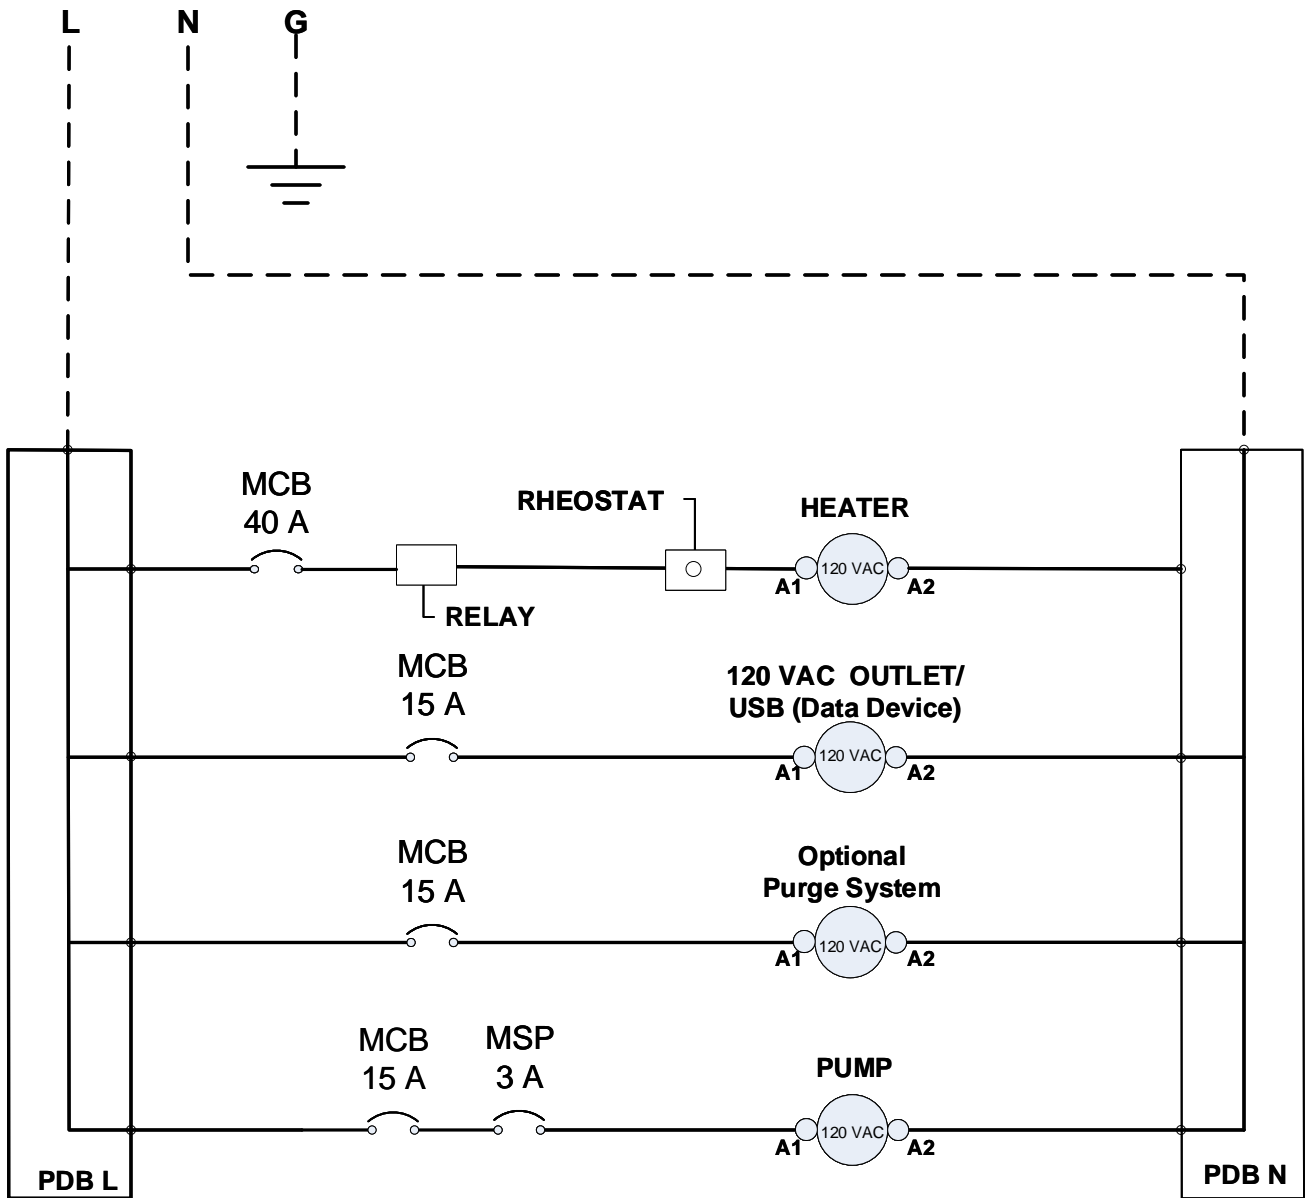

SYMBOL LEGEND	
Ball Valve	
Paddle Wheel Flow Meter	
Flow Transmitter	FX
Temperature Transmitter	TX

Knew Value LLC 29561 Lazy Pine Huffman, TX	120V Annular Test Heat Exchanger Skid			
	P & ID SENTINEL Model A-2			
DATE	SIZE	FSCM NO	DWG NO	REV
9/13/2018	SCALE	None	SHEET	1 OF 1

**120 VAC, 1PHASE, 60 Hz
SUPPLIED BY OTHERS**

Knew Value LLC	120V Sentinel Test Heat Exchanger Skid			
	Model A-2 Wiring Diagram 120V Sentinel			
DATE	SIZE	FSCM NO	DWG NO	REV
9/12/2018			A120 -E100	1
	SCALE	None	SHEET	1 OF 1