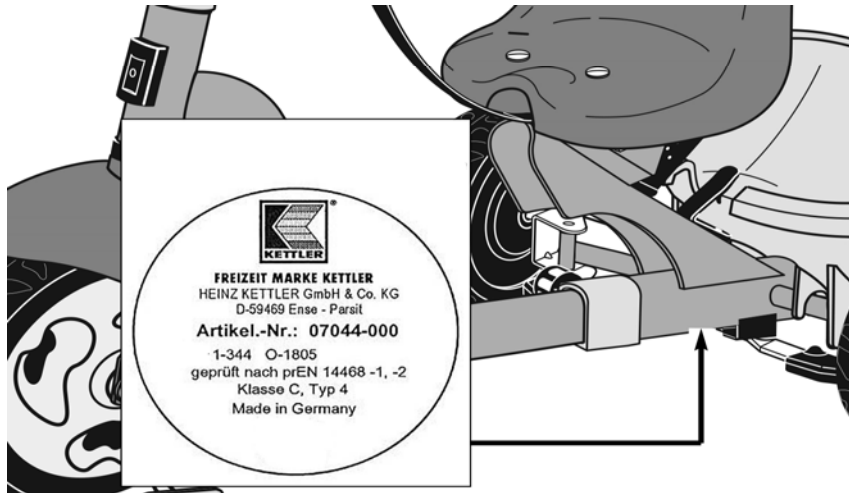

Location of Model and Serial no. on KETTLER Toys

The model no. and serial no. will be found on a white round label or rectangular label on the unit itself. The illustration below is an example only; your label may differ slightly. If you have trouble locating label please contact the KETTLER parts/service dept. at 866.804.0440 or email parts@kettlerusa.com.

On Kettcars or Pedalcars, the label will be located on frame as shown here or on the lower chain guard cover.

On trikes, scooters, balance bikes, and/or tractors the label will be located on the bottom of frame.

On outdoor play equipment, the label will be located on one of the main beams and/or support bars.