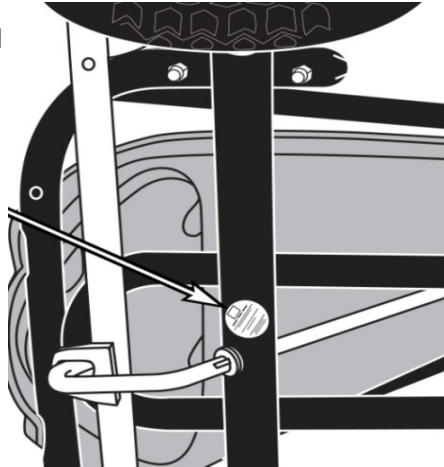

Location of Model and Serial no. on KETTLER Toys

The model no. and serial no. will be found on a white round label or rectangular label on the unit itself. The illustration below is an example only; your label may differ slightly. If you have trouble locating label please contact the KETTLER parts/service dept. at 866.804.0440 or email parts@kettlerusa.com.

On Kettcars or Pedalcars, the label will be located on frame as shown here or on the lower chain guard cover.

On trikes, scooters, balance bikes, and/or tractors the label will be located on the bottom of frame.

On outdoor play equipment, the label will be located on one of the main beams and/or support bars.