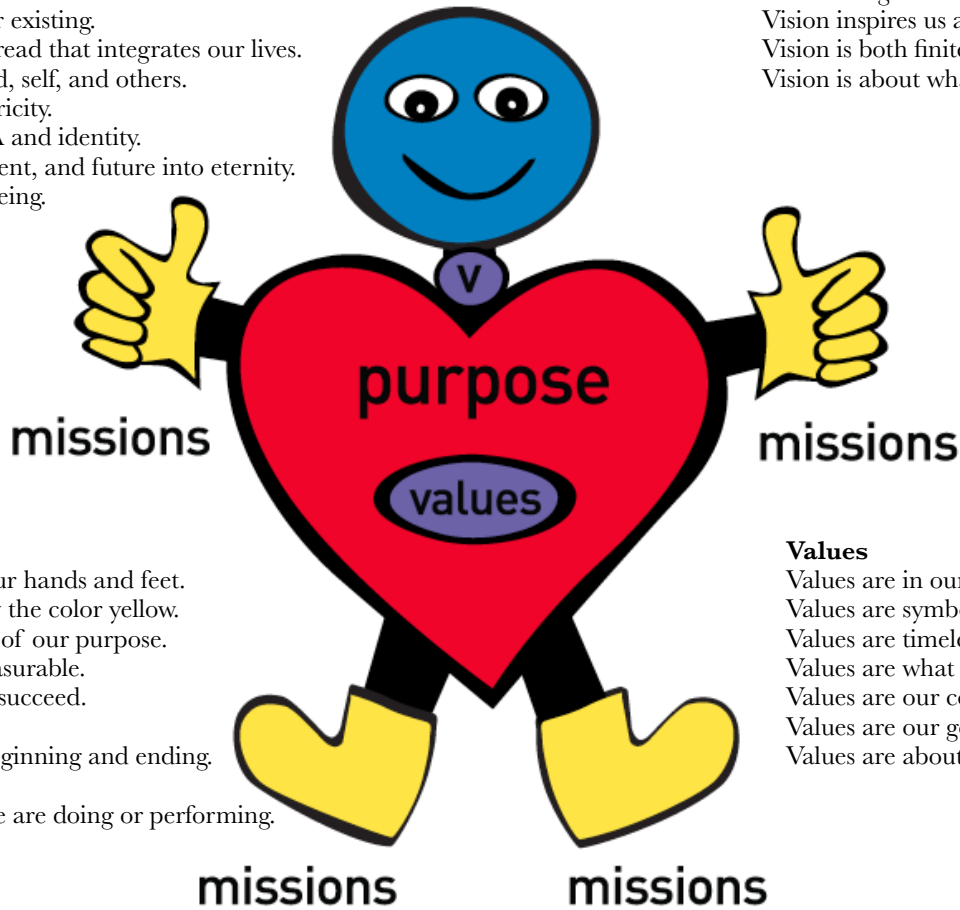

### **Purpose**

Purpose is a matter of the heart.  
Purpose is symbolized by the color red.  
Purpose is God's will for our lives.  
Purpose is our reason for existing.  
Purpose is the golden thread that integrates our lives.  
Purpose is service to God, self, and others.  
Purpose is spiritual electricity.  
Purpose is spiritual DNA and identity.  
Purpose is our past, present, and future into eternity.  
Purpose is our state of being.

### **vision**

### **Vision**

Vision is in our mind's eye.  
Vision is symbolized by the color blue.  
Vision is a gift of a future and true hope.  
Vision inspires us and others.  
Vision is both finite and infinite.  
Vision is about what we are seeing.

# **ON PURPOSE®**

On-Purpose is alignment of the heart, head, and hands within the highest values.

On-Purpose is symbolized by the color white.

On-Purpose is an outward and visible expression of an inner call on our life.