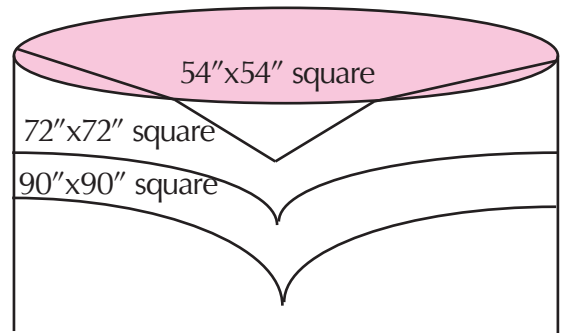

Layout & Linen Cheat Sheet

Seats 6
Suggested Linens:
120" will go to the ground
90" will go to your lap

Seats 10-12
Suggested Linens:
132" will go to the ground
120" will go to your lap

Seats 8-10
Suggested linens:
120" will go to the ground
108" will go to your lap

Hint: 90" square overlays look great on the 60" & 72" rounds!

Seats 6-8
Suggested linens:
90"x132" will go to the ground
60"x120" will go to your lap

Seats 8-10
Suggested linens:
90"x156" will go to the ground
60"x120" will go to your lap

4 Persons

6 Persons

8 Persons

10 persons

12 Persons