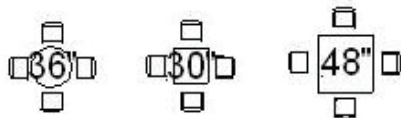

Hint: 90" square overlays look great on the 60" & 72" rounds!

Seats 6-8
Suggested linens:
90"x132" will go to the ground
60"x120" will go to your lap

Seats 8-10
Suggested linens:
90"x156" will go to the ground
60"x120" will go to your lap

4 Persons

6 Persons

8 Persons

10 persons

12 Persons