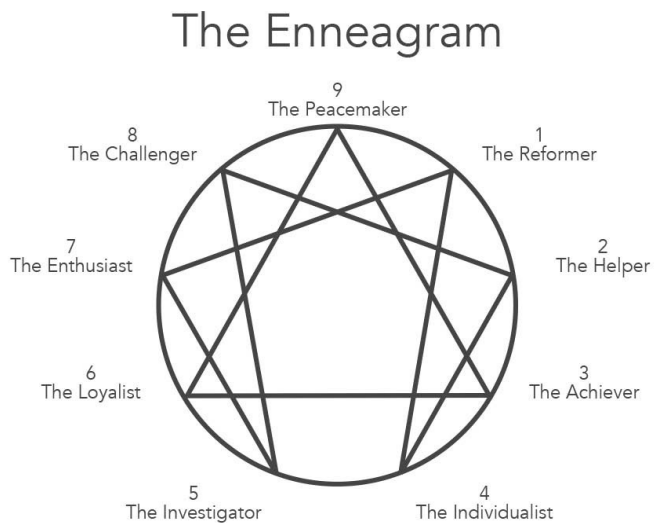

SHOW NOTES

Episode 42: Enneagram

The Enneagram Shape:

Websites Referenced For Test:

Truity: www.truity.com

Eclectic Energies: www.eclecticenergies.com/enneagram/test

Enneagram Institute: www.enneagraminstitute.com