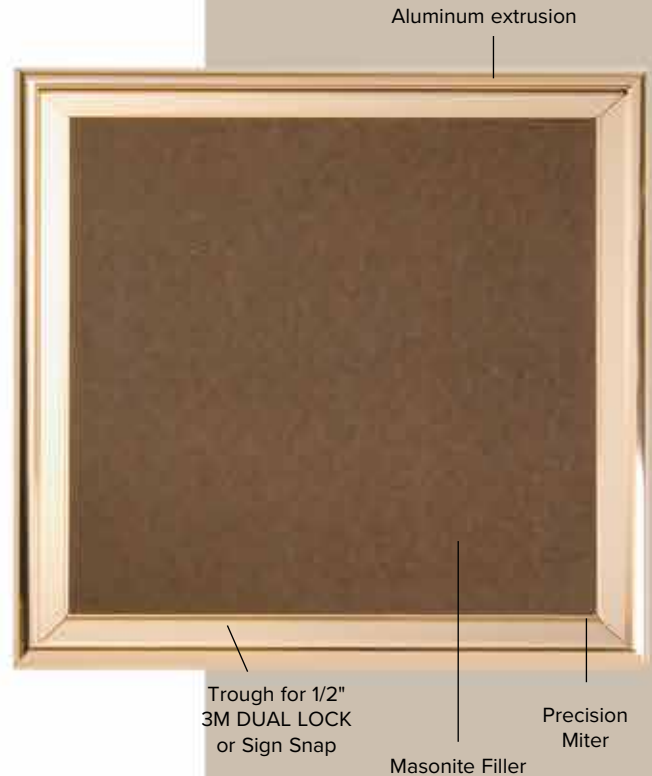

Premier Frames

Precision mitered from an extrusion of premium alloy in three professional styles – Beveled, Radiused, and Boxed – makes this sign system a top of the line favorite. Each style has several features that make professional signs simple:

- Each frame is designed for complete support of 1/16" sign material.
- Nine rich anodized colors are available in all three styles: Polished Silver, Satin Silver, Polished Yellow Gold, Satin Yellow Gold, Polished Rose Gold, Satin Rose Gold, Matte Black, Arch Bronze and JRS Bronze. Powder Coat finishes available.
- Minimum size 2" x 4". Maximum size 36" x 36".
- A trough 1/2" wide runs the entire inside perimeter of each frame which accommodates adhesive-backed 3M DUAL LOCK™ or Sign Snap so that a tamper-resistant plate snaps in and out with the use of a suction cup.
- Frames are designed for mounting to wall or door with double-sided tape or silicone-type adhesive. Holes will be provided upon request.

Premier
Frames 1020, 1030, 1040
Metal Inside
Black Plastic Inside
Black Plastic Outside
Minimum Frame Cost

Holes will be provided upon request.

Premier cannot accommodate a lens or divider. See Premier Plus.

Prices are for frames up to 99 perimeter inches. Call for special quote on frames of 100 perimeter inches or greater. Frames may be subject to crating charges.

All frames can be combined for quantity discounts.

QUANTITY DISCOUNTS:

25 pcs.	5%
100 pcs.	10%
500 pcs.	20%
1000 pcs.	30%

ACCESSORIES

B08000 – 1 1/2" diameter Suction Cup (see page 157)

B09450 – 1/2" x 12" Light 3M DUAL LOCK™

B09400 – 1/2" x 12" Dense 3M DUAL LOCK™

3M DUAL LOCK™ B09450 AND B09400 can be combined for quantity break. See pricing on page 158.

Sign Snap contains both top and bottom with adhesive.

B09500 – 1/2" x 12" Sign Snap