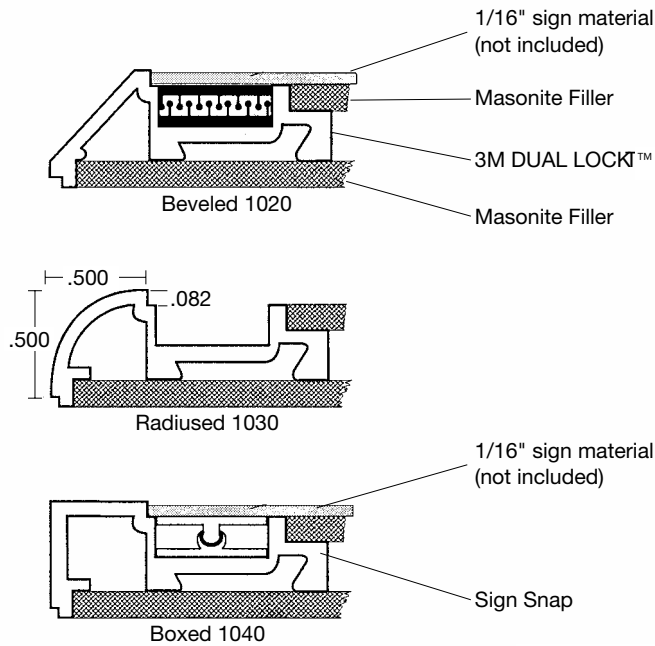

1/2" beveled, radiuses and boxed are precision mitered from premium aluminum alloy.

Premier Frames

Precision mitered from an extrusion of premium alloy in three professional styles – Beveled, Radiused, and Boxed – makes this sign system a top of the line favorite. Each style has several features that make professional signs simple:

- Each frame is designed for complete support of 1/16" sign material.
- Nine rich anodized colors are available in all three styles: Polished Silver, Satin Silver, Polished Yellow Gold, Satin Yellow Gold, Polished Rose Gold, Satin Rose Gold, Matte Black, Arch Bronze and JRS Bronze. Powder Coat finishes available.
- Minimum size 2" x 4". Maximum size 36" x 36".
- A trough 1/2" wide runs the entire inside perimeter of each frame which accommodates adhesive-backed 3M DUAL LOCK™ or Sign Snap so that a tamper-resistant plate snaps in and out with the use of a suction cup.
- Frames are designed for mounting to wall or door with double-sided tape or silicone-type adhesive. Holes will be provided upon request.