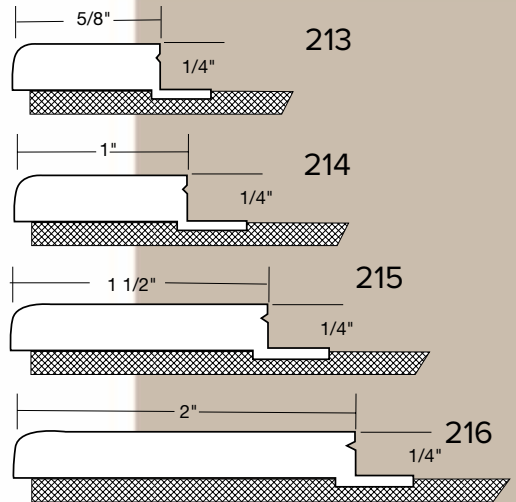

Decorative Bars

Four sizes of decorative bars create bold metallic borders for your signs. Standard format of top and bottom bars will be manufactured unless left side, right side bars are specified. Use same size bar or mix two different sizes for a unique look.

- All four sizes can be made into a complete four sided frame.
- Bars are available in five anodized finishes. 2 standard colors: Matte Black and Satin Silver. And 3 custom colors: **Polished Rose Gold, Polished Yellow Gold and Polished Silver.** Pricing varies. All parts are anodized individually to give finished ends.
- Please specify part number, inside dimension and color. Inside depth is 1/4" unless specified.
- Call for quote on frames over 99 perimeter inches.
- Divided frames available. Maximum 3 dividers per each frame.
- Lenses available. **Not all formats accommodate a lens.**

Type	Part No.	Size
Bar Only	213	5/8"
Bar Only	214	1"
Bar Only	215	1 1/2"
Bar Only	216	2"
Dividers		
2 Sided Frame	2132	5/8"
2 Sided Frame	2142	1" bar
2 Sided Frame	2152	1 1/2" bar
2 Sided Frame	2162	2" bar
4 Sided Frame	2134	5/8"
4 Sided Frame	2144	1" bar
4 Sided Frame	2154	1 1/2" bar
4 Sided Frame	2164	2" bar

QUANTITY DISCOUNTS:
25 pcs. 5%
100 pcs. 10%
500 pcs. 20%
1000 pcs. 30%

Decorative Rails Inside depth .310"

Type	Part No.	Size
Bar Only	208	1/2"
Bar Only	217	1/4"
2 Sided Frame	2082	1/2"
2 Sided Frame	2172	1/4"
4 Sided Frame	2084	1/2"
4 Sided Frame	2174	1/4"