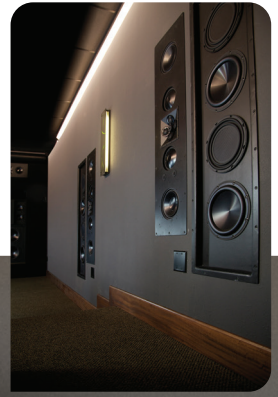

M122 MAVERICKS SERIES

12" DUAL SUBWOOFER (FOR L/C/R OR LFE USE)

- (1) 12" (305 mm) Aluminum Woofer (Active)**
- (1) 12" (305 mm) Aluminum Woofer (Passive)**

The Maverick series by James Loudspeaker was inspired by the legendary "Maverick" surf of Northern California—awesome, powerful, and exciting! This large format free standing subwoofer was specifically designed for ultra-high output home theater applications where depth is not an issue. The maverick series by James provides ultra-wide bandwidth, very high sound pressure levels, and extremely low distortion, resulting in a stunning cinema experience.

The M122 features a dual woofer design capable of handling a broad frequency range down to 30Hz, delivering the deep, powerful bass that takes your movie-viewing experience to the next level. Designed to be used as either an LCR module or for pure LFE, this subwoofer can handle large amounts of power and pairs perfectly with the James M1000 amplifier, delivering up to 1000 Watts of deep ground shaking bass. This subwoofer module represents the cutting edge of cinema technology and delivers the high impact audio you expect from a high performance theater system.