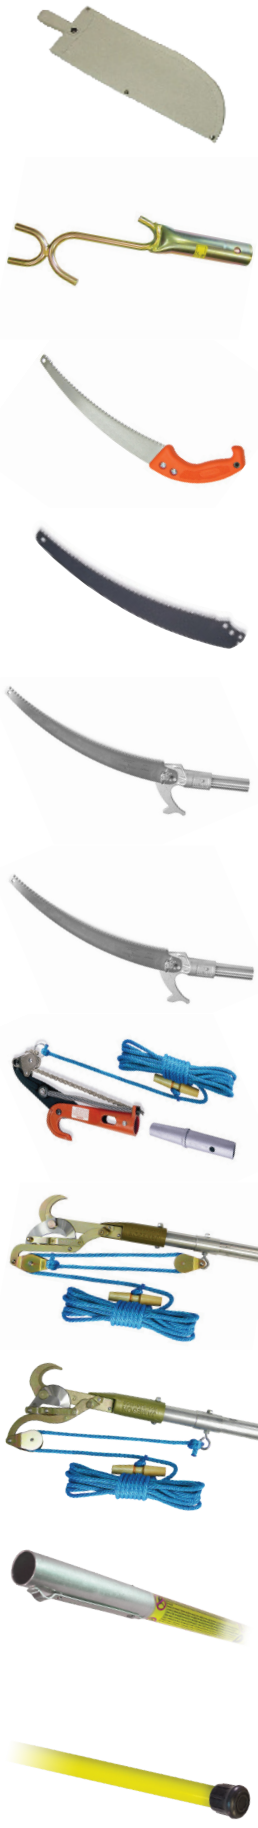

JE-SERIES

FOAM CORE FIBERGLASS POLE KITS

JE-Series Foam Core Fiberglass Pole Kits for Aerial Construction & Line Clearance

Jameson's original foam core pole is the highest quality fiberglass pole available. The foam core prevents debris and moisture build up inside pole and adds extra hoop strength and rigidity.

FEATURES:

- Foam core prevents debris and moisture build up inside pole and adds extra hoop strength and rigidity
- .11" Wall Thickness
- 1.25" Pole Diameter
- Polymer protective surface veil prevents fiber blooming at surface due to abrasion or ultra-violet light
- High visibility safety yellow color
- Meets requirements of OSHA Subpart R 1910.269(j)(1)(i):
Individually tested to 100KV per foot for five minutes

Not A "Hot Stick" - Not For Use On Energized Lines

Universal Aluminum Ferrules & Adapters For Ultimate Versatility

Aircraft grade aluminum ferrules with exterior leaf spring locking button provide a secure connection when attaching multiple poles or tool heads.

SINCE 1956 - WE PROVIDE THE TOOLS THAT CONNECT AMERICA.

JE SERIES -FOAM CORE FIBERGLASS POLE KITS

THE ORIGINAL FIBERGLASS POLES

Part Number	JE-6F	JE-6	PH-14-PKG	JA-34DP	PH-11	PS-3FPS2	PS-3FPS1	SB-1T	HS-13TE-O	WR-1	SBC-2
Kit Description	6' JE Base Pole	6' JE Extension Pole	JA-14 Purner with Pole Adapter and Pruner Rope	Double Pulley Big Mouth Pruner with Adapter and Pruner Rope	PH-11 Pruner, Adapter & Rope	Pole Saw Head, 16" Tri-Cut Blade (SB-16TE)	Pole Saw Head, 13" Tri-Cut Blade (SB-13TE)	Single-Edge Teflon Coated Blade, 16 in.	13" Tri-Cut Hand Saw	Limb & Wire Raiser	Canvas Scabbard
JE-11K*	✓	✓ x2			✓			✓			✓
JE-14K*	✓	✓ x2	✓								
JE-6PKG-2	✓	✓	✓				✓		✓		
JE-6PKG-7	✓	✓		✓							
JE-6PKG-8*	✓	✓ x2		✓		✓			✓	✓	