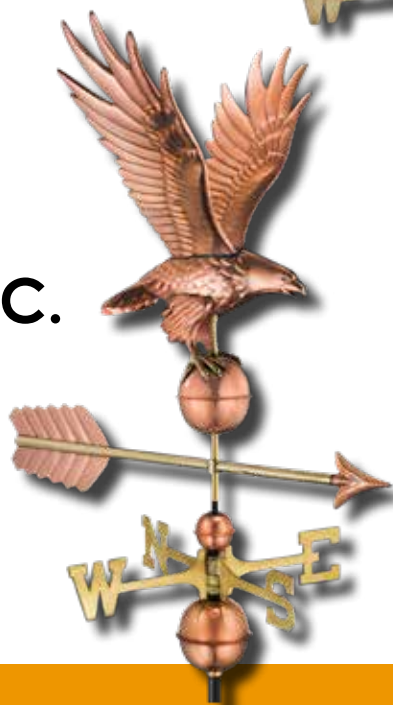

# Weather Vanes

*Copper & Brass  
Heirloom Quality Weather Vanes*

A.

B.

36-41" Tall

C.

D.

E.

- A. Bantam Rooster
- B. Galloping Horse
- C. Freedom Eagle
- D. Blue Heron
- E. Racing Sloop

*The perfect touch  
to your building*

Mounting Hardware Included.  
Adjust mount to conform to your roof.  
Drill  $\frac{3}{32}$ " holes using roof mount as a  
template. Fill holes with silicone caulk and  
drive in  $\frac{1}{4}$ " screws provided