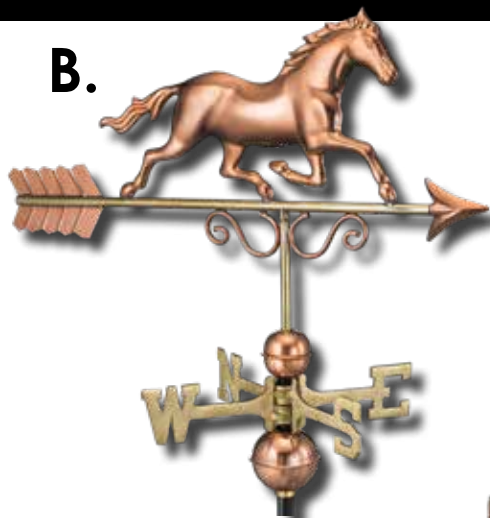

# Weather Vanes

*Copper & Brass  
Heirloom Quality Weather Vanes*

A.

B.

36-41" Tall

C.

D.

E.

- A. Bantam Rooster
- B. Galloping Horse
- C. Freedom Eagle
- D. Blue Heron
- E. Racing Sloop

*The perfect touch  
to your building*

Mounting Hardware Included.  
Adjust mount to conform to your roof.  
Drill  $\frac{3}{32}$ " holes using roof mount as a  
template. Fill holes with silicone caulk and  
drive in  $\frac{1}{4}$ " screws provided