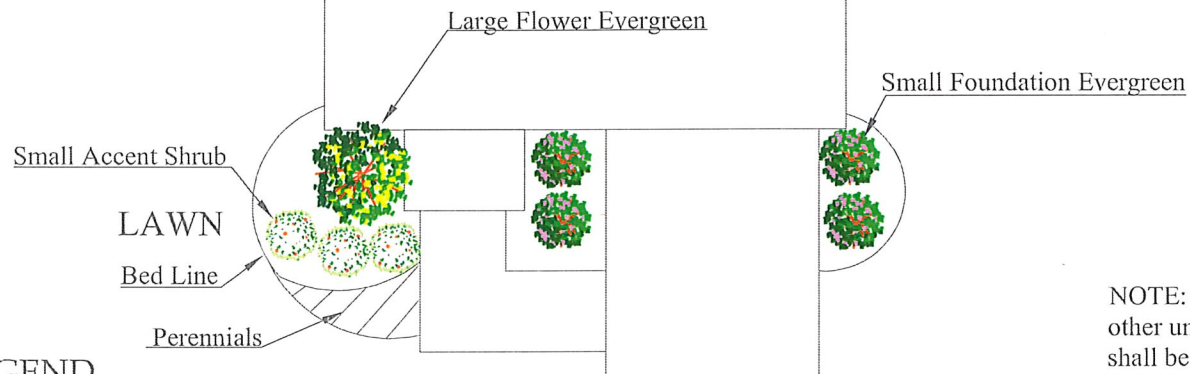

*Front yard tree to be placed halfway between home and curb

Denison Landscaping
denisonlandscaping.com

8911 Oxon Hill Rd
Ft. Washington, MD 20744
301-567-0210

Lifestyle by Ryan
Standard Landscape Plans

Designer:
Adam Davis

Date:
June 2020

Interior Unit Townhome
W/Garage
Enhanced Package

NOTE: Flowering Tree included on every other unit, beginning with Unit A. Tree shall be a small understory Flowering Tree.

PLANT LEGEND

Description	Qty
Small Accent Shrub	3
Small Foundation Evergreen	4
Large Flower Evergreen	1
Perennials	6