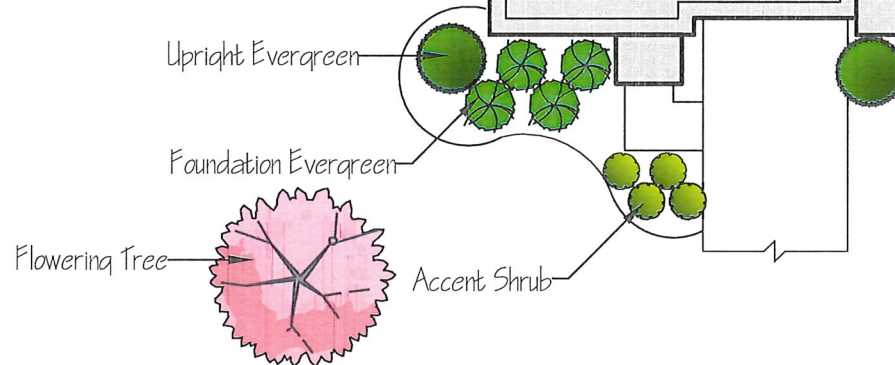

*Plant selections are subject to change based on region, site conditions and availability. An equal or greater substitute is required.

Description	Size	Qty
Flowering Tree	2-2.5" cal	1
Upright Evergreen	3-4'	2
Foundation Evergreen	18-24"	4
Accent Shrub	18-24"	4

*Front yard tree to be placed halfway between home and curb

Denison Landscaping
denisonlandscaping.com

8911 Oxon Hill Rd
Ft. Washington, MD 20744
301-567-0210

Lifestyle by Ryan
Standard Landscape Plans

Designer:
Adam Davis