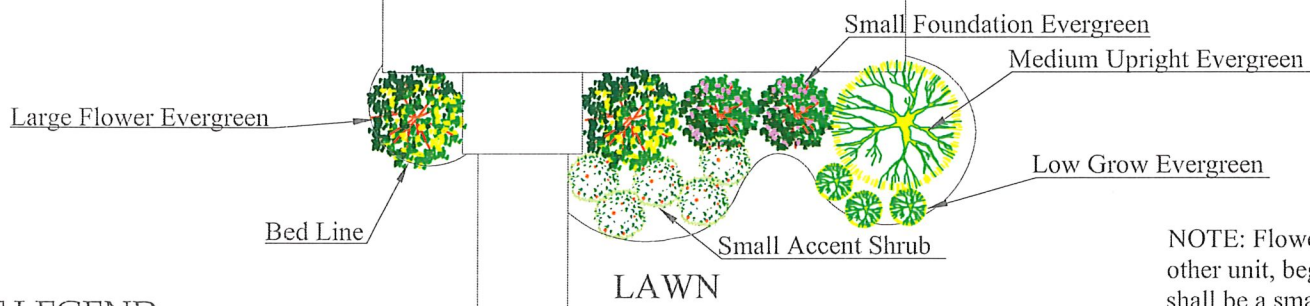

Not to Scale

End Unit Townhome
W/O Garage
Enhanced Package

NOTE: Flowering Tree included on every other unit, beginning with Unit A. Tree shall be a small understory Flowering Tree.

PLANT LEGEND

Description	Qty
Small Accent Shrub	5
Small Foundation Evergreen	2
Large Flower Evergreen	2
Low Grow Evergreen	3
Medium Upright Evergreen	1