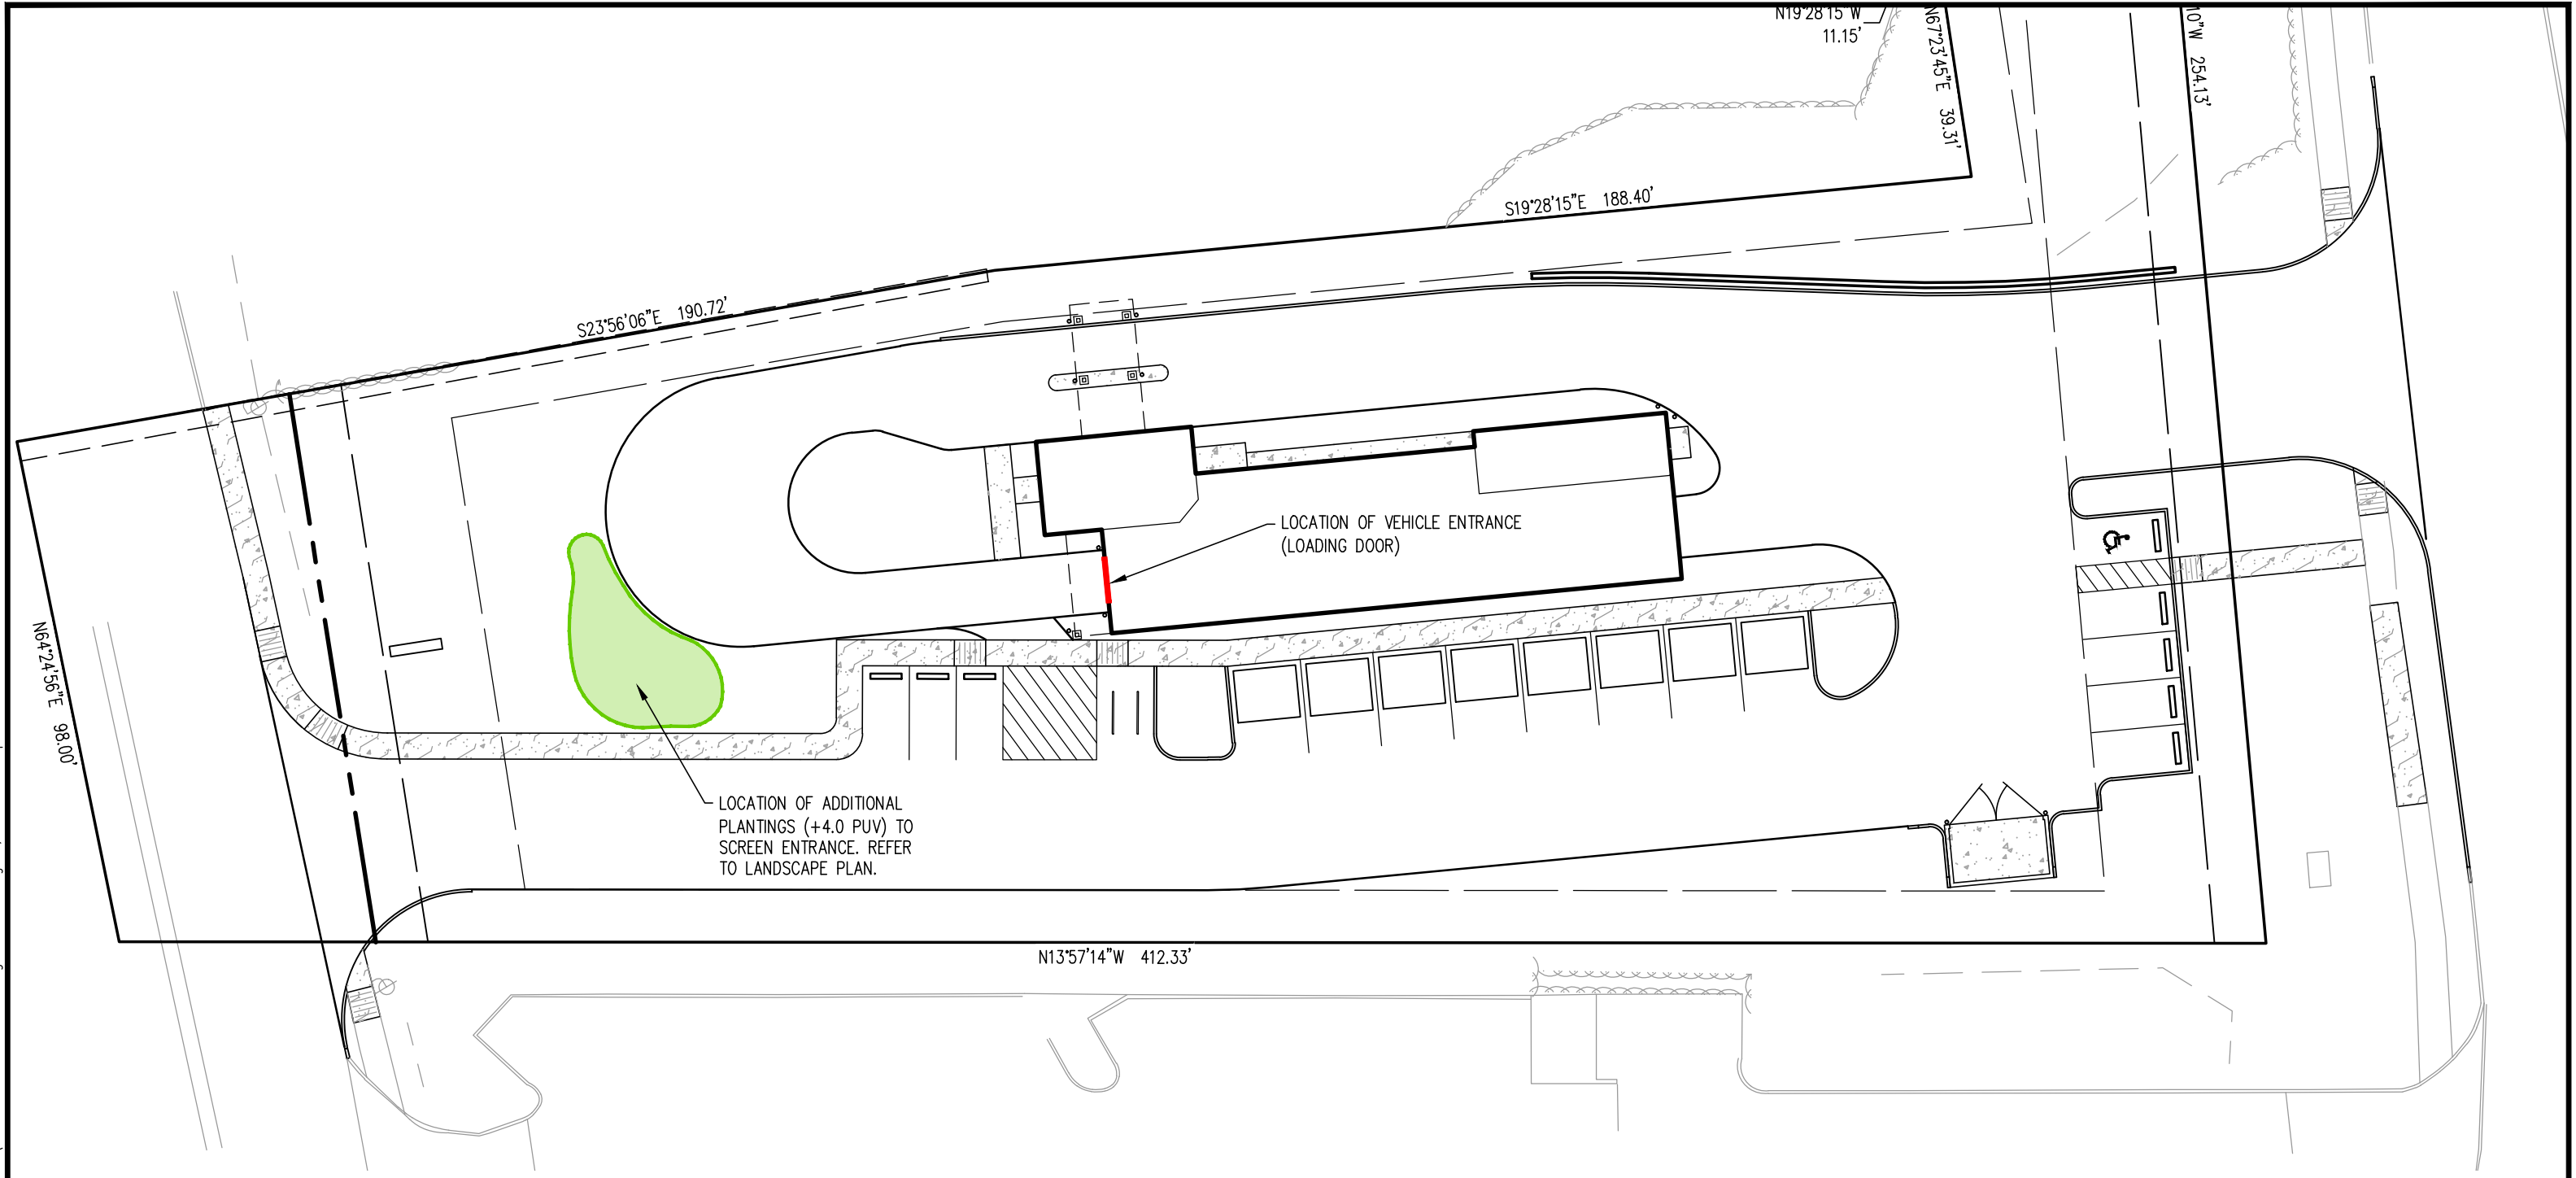

File Path: J:\2020\20111 - Wades Car Wash\Drawings\exhibits\20111.Top.Devinc.SKT1.dwg - Date: Aug 21, 2020 - 3:02pm

SKETCH PLAN

WADE'S XPRESS WASH
603 W. MAIN STREET
PLAINFIELD, INDIANA 46168

3961 Perry Boulevard
Ph. 317-769-2916
Whitestown, IN 46075
www.innovativeeci.com