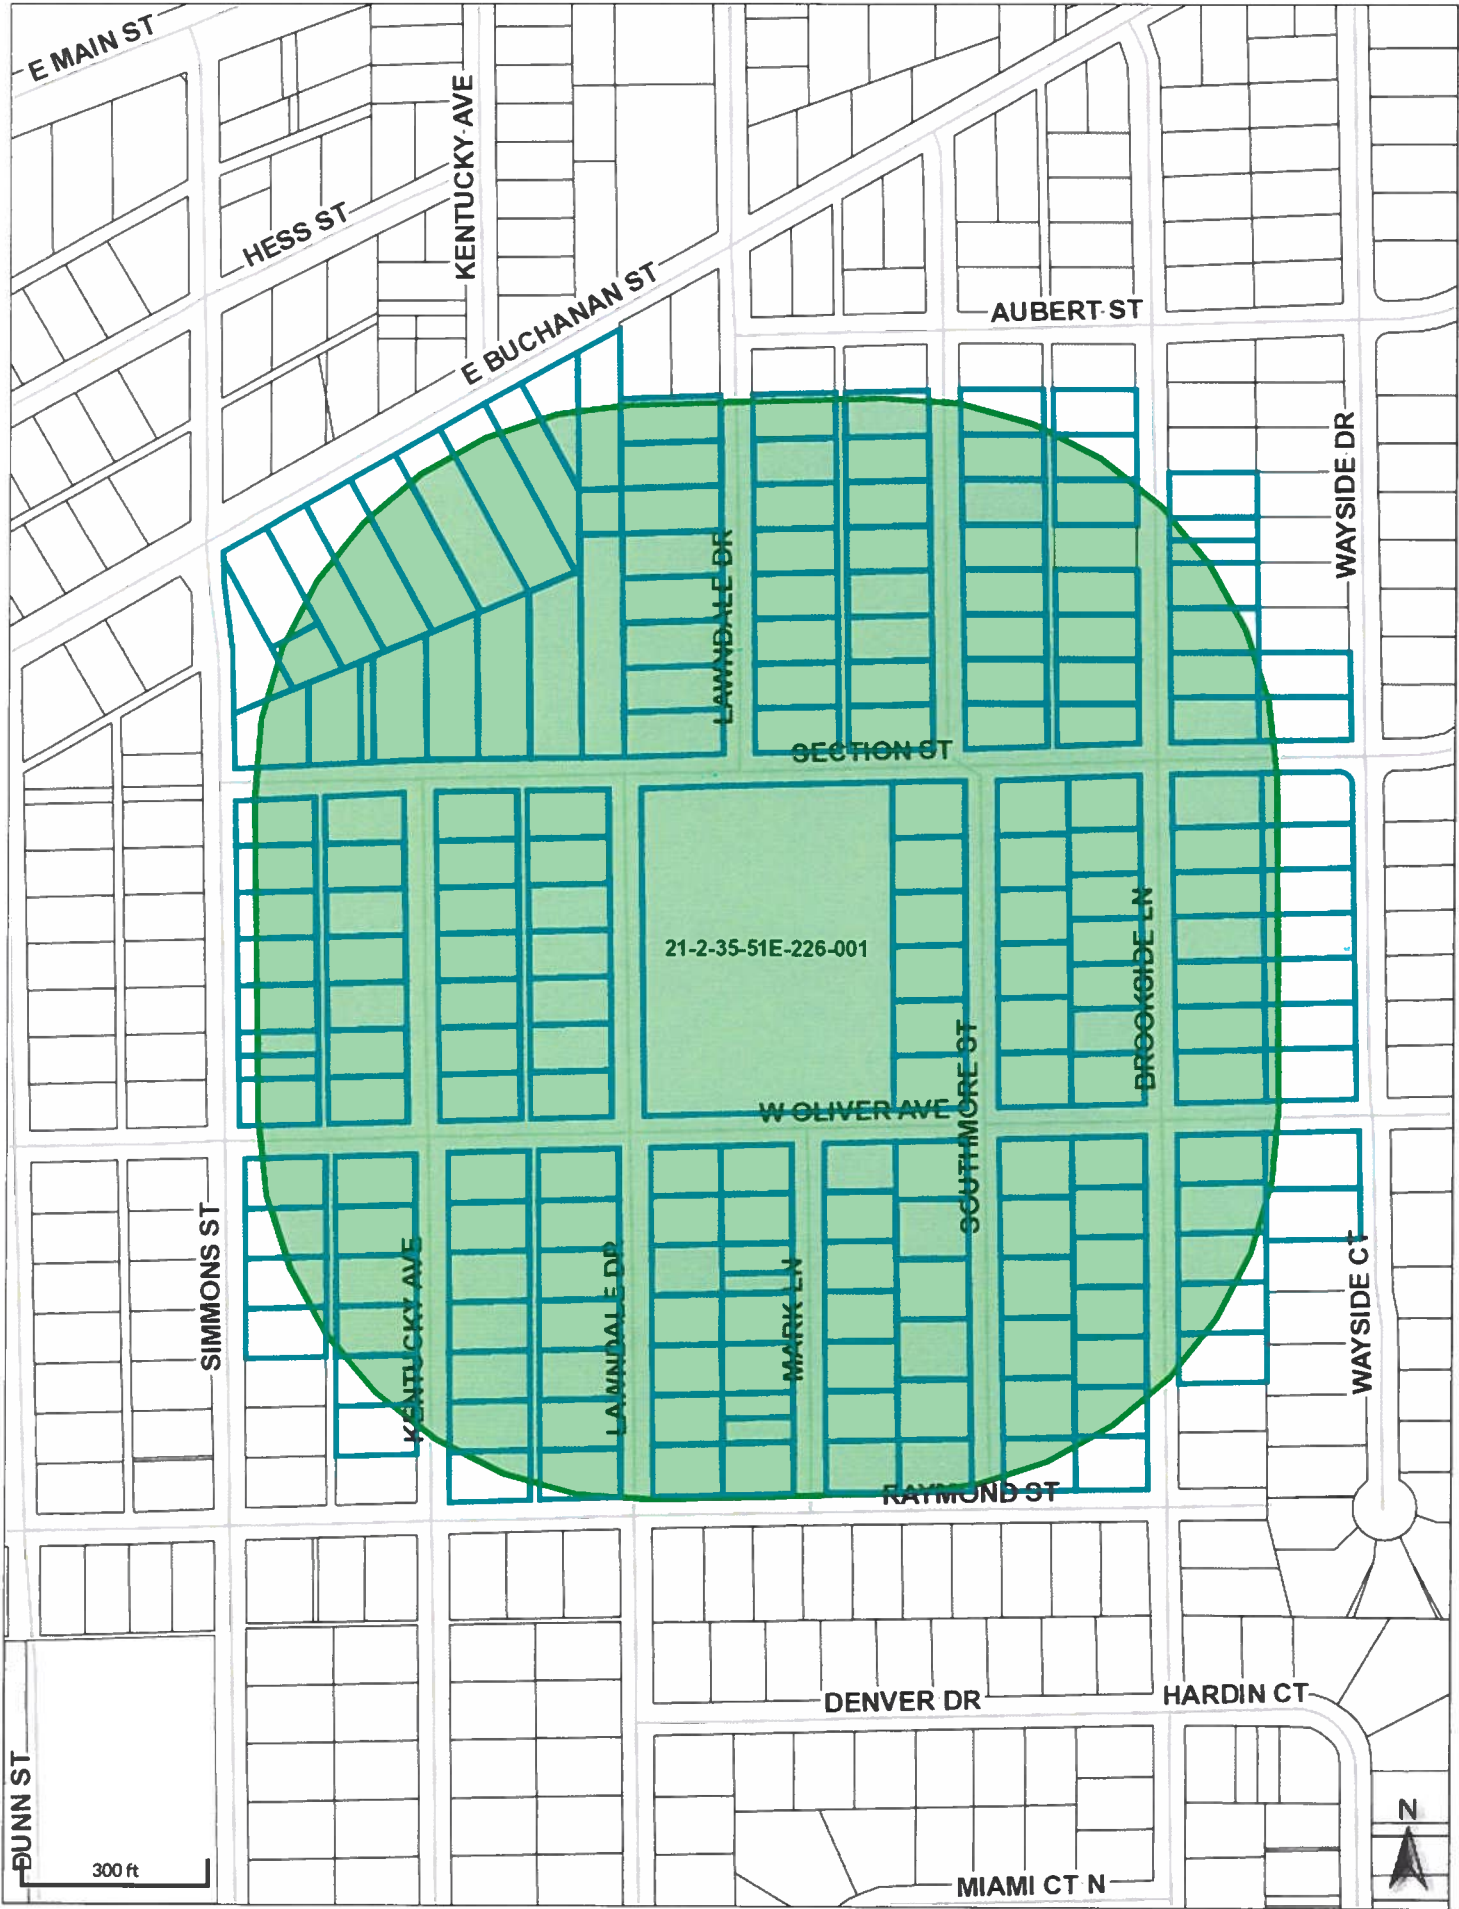

E MAIN ST

HESS ST

KENTUCKY AVE

E BUCHANAN ST

AUBERT ST

LAWNDALE DR

WAYSIDE DR

SECTION ST

21-2-35-51E-226-001

WOLVER AVE

BROOKSIDE LN

SOUTHMORE ST

SIMMONS ST

KENTUCKY AVE

LAWNDALE DR

MARK LN

WAYSIDE CT

RAYMOND ST

DENVER DR

HARDIN CT

DUNN ST

300 ft

MIAMI CT N

E MAIN ST

HESS ST

KENTUCKY AVE

E BUCHANAN ST

AUBERT ST

WAYSIDE DR

LAWDALE DR

SECTION ST

21-2-35-51E-226-001