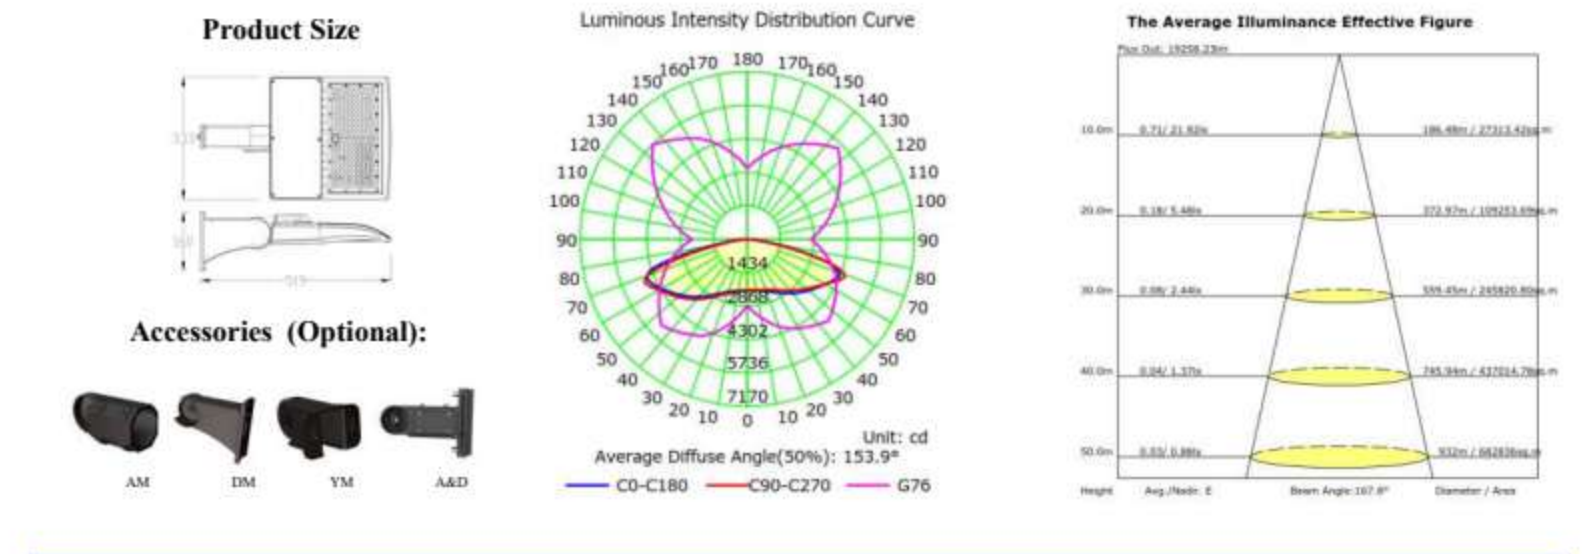

PHOTOMETRIC CALCULATIONS
SLEEP INN PLAINFIELD
1331 SECTION STREET
PLAINFIELD, IN