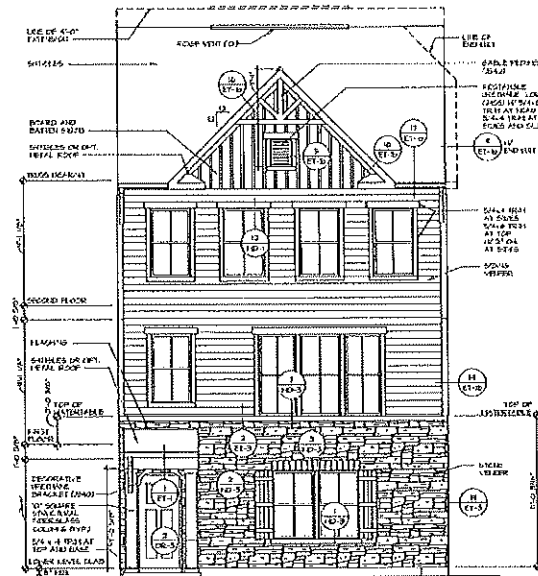

1 FRONT ELEVATION "K"
SCALE: 1/4" = 1'-0"
REVISIONS: 12/11

2 FRONT ELEVATION "L"
SCALE: 1/4" = 1'-0"
REVISIONS: 12/11

3 FRONT ELEVATION "M"
SCALE: 1/4" = 1'-0"
REVISIONS: 12/11

NVR
NORTH VIRGINIA
REGISTERED ARCHITECTS

DATE: 12/11
DRAWN BY: TD
CHECKED BY: JZ
SCALE: 1/4" = 1'-0"
PROJECT: LOWER LEVEL ENTRY