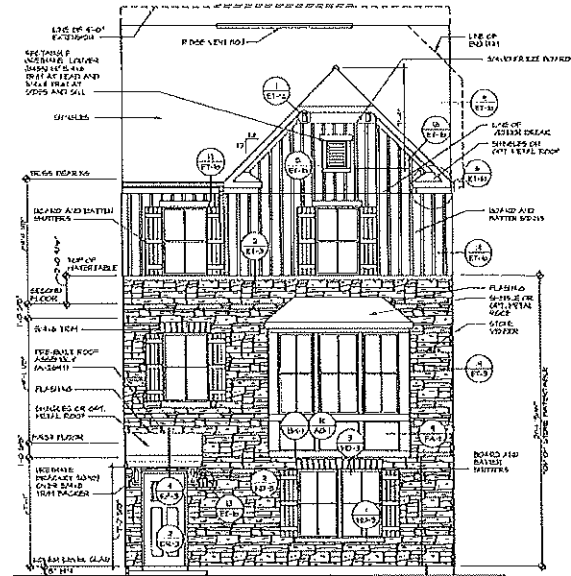

1 FRONT ELEVATION "K"
SCALE: 1/4" = 1'-0"
REVISIONS: 12/11

2 FRONT ELEVATION "L"
SCALE: 1/4" = 1'-0"
REVISIONS: 12/11

3 FRONT ELEVATION "M"
SCALE: 1/4" = 1'-0"
REVISIONS: 12/11

NVR
NORTH VIRGINIA
REGISTERED ARCHITECTS

DATE: 12/11
DRAWN BY: TD
CHECKED BY: JZ
SCALE: 1/4" = 1'-0"
PROJECT: LOWER LEVEL ENTRY