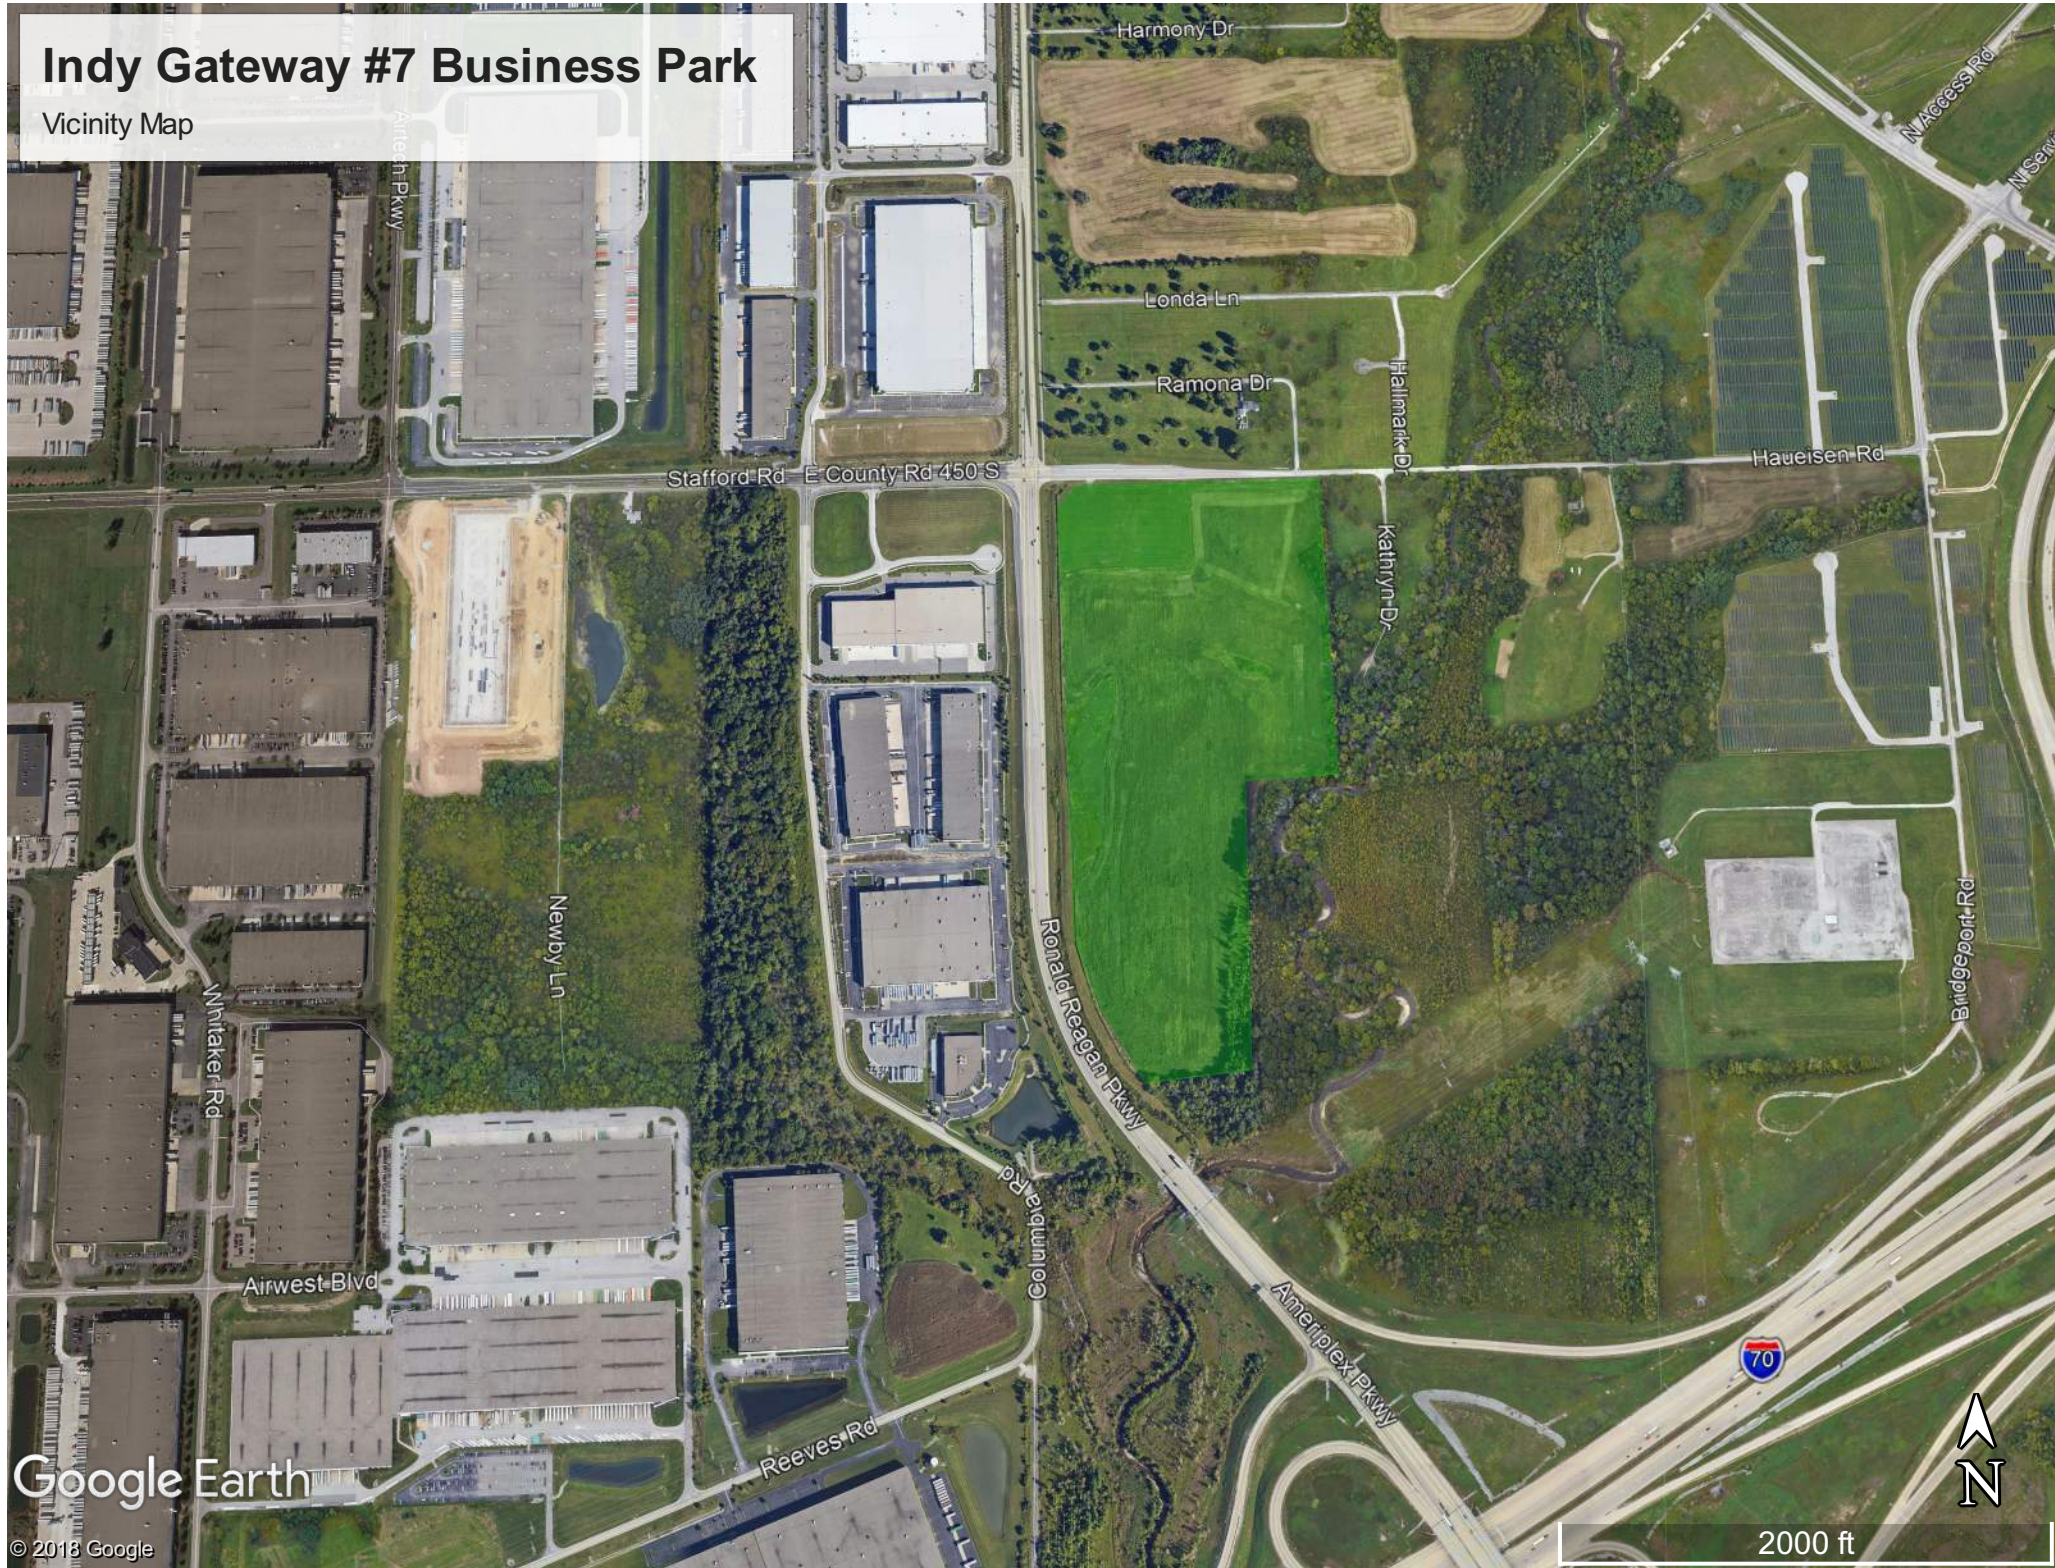

Indy Gateway #7 Business Park

Vicinity Map

Google Earth

© 2018 Google

2000 ft