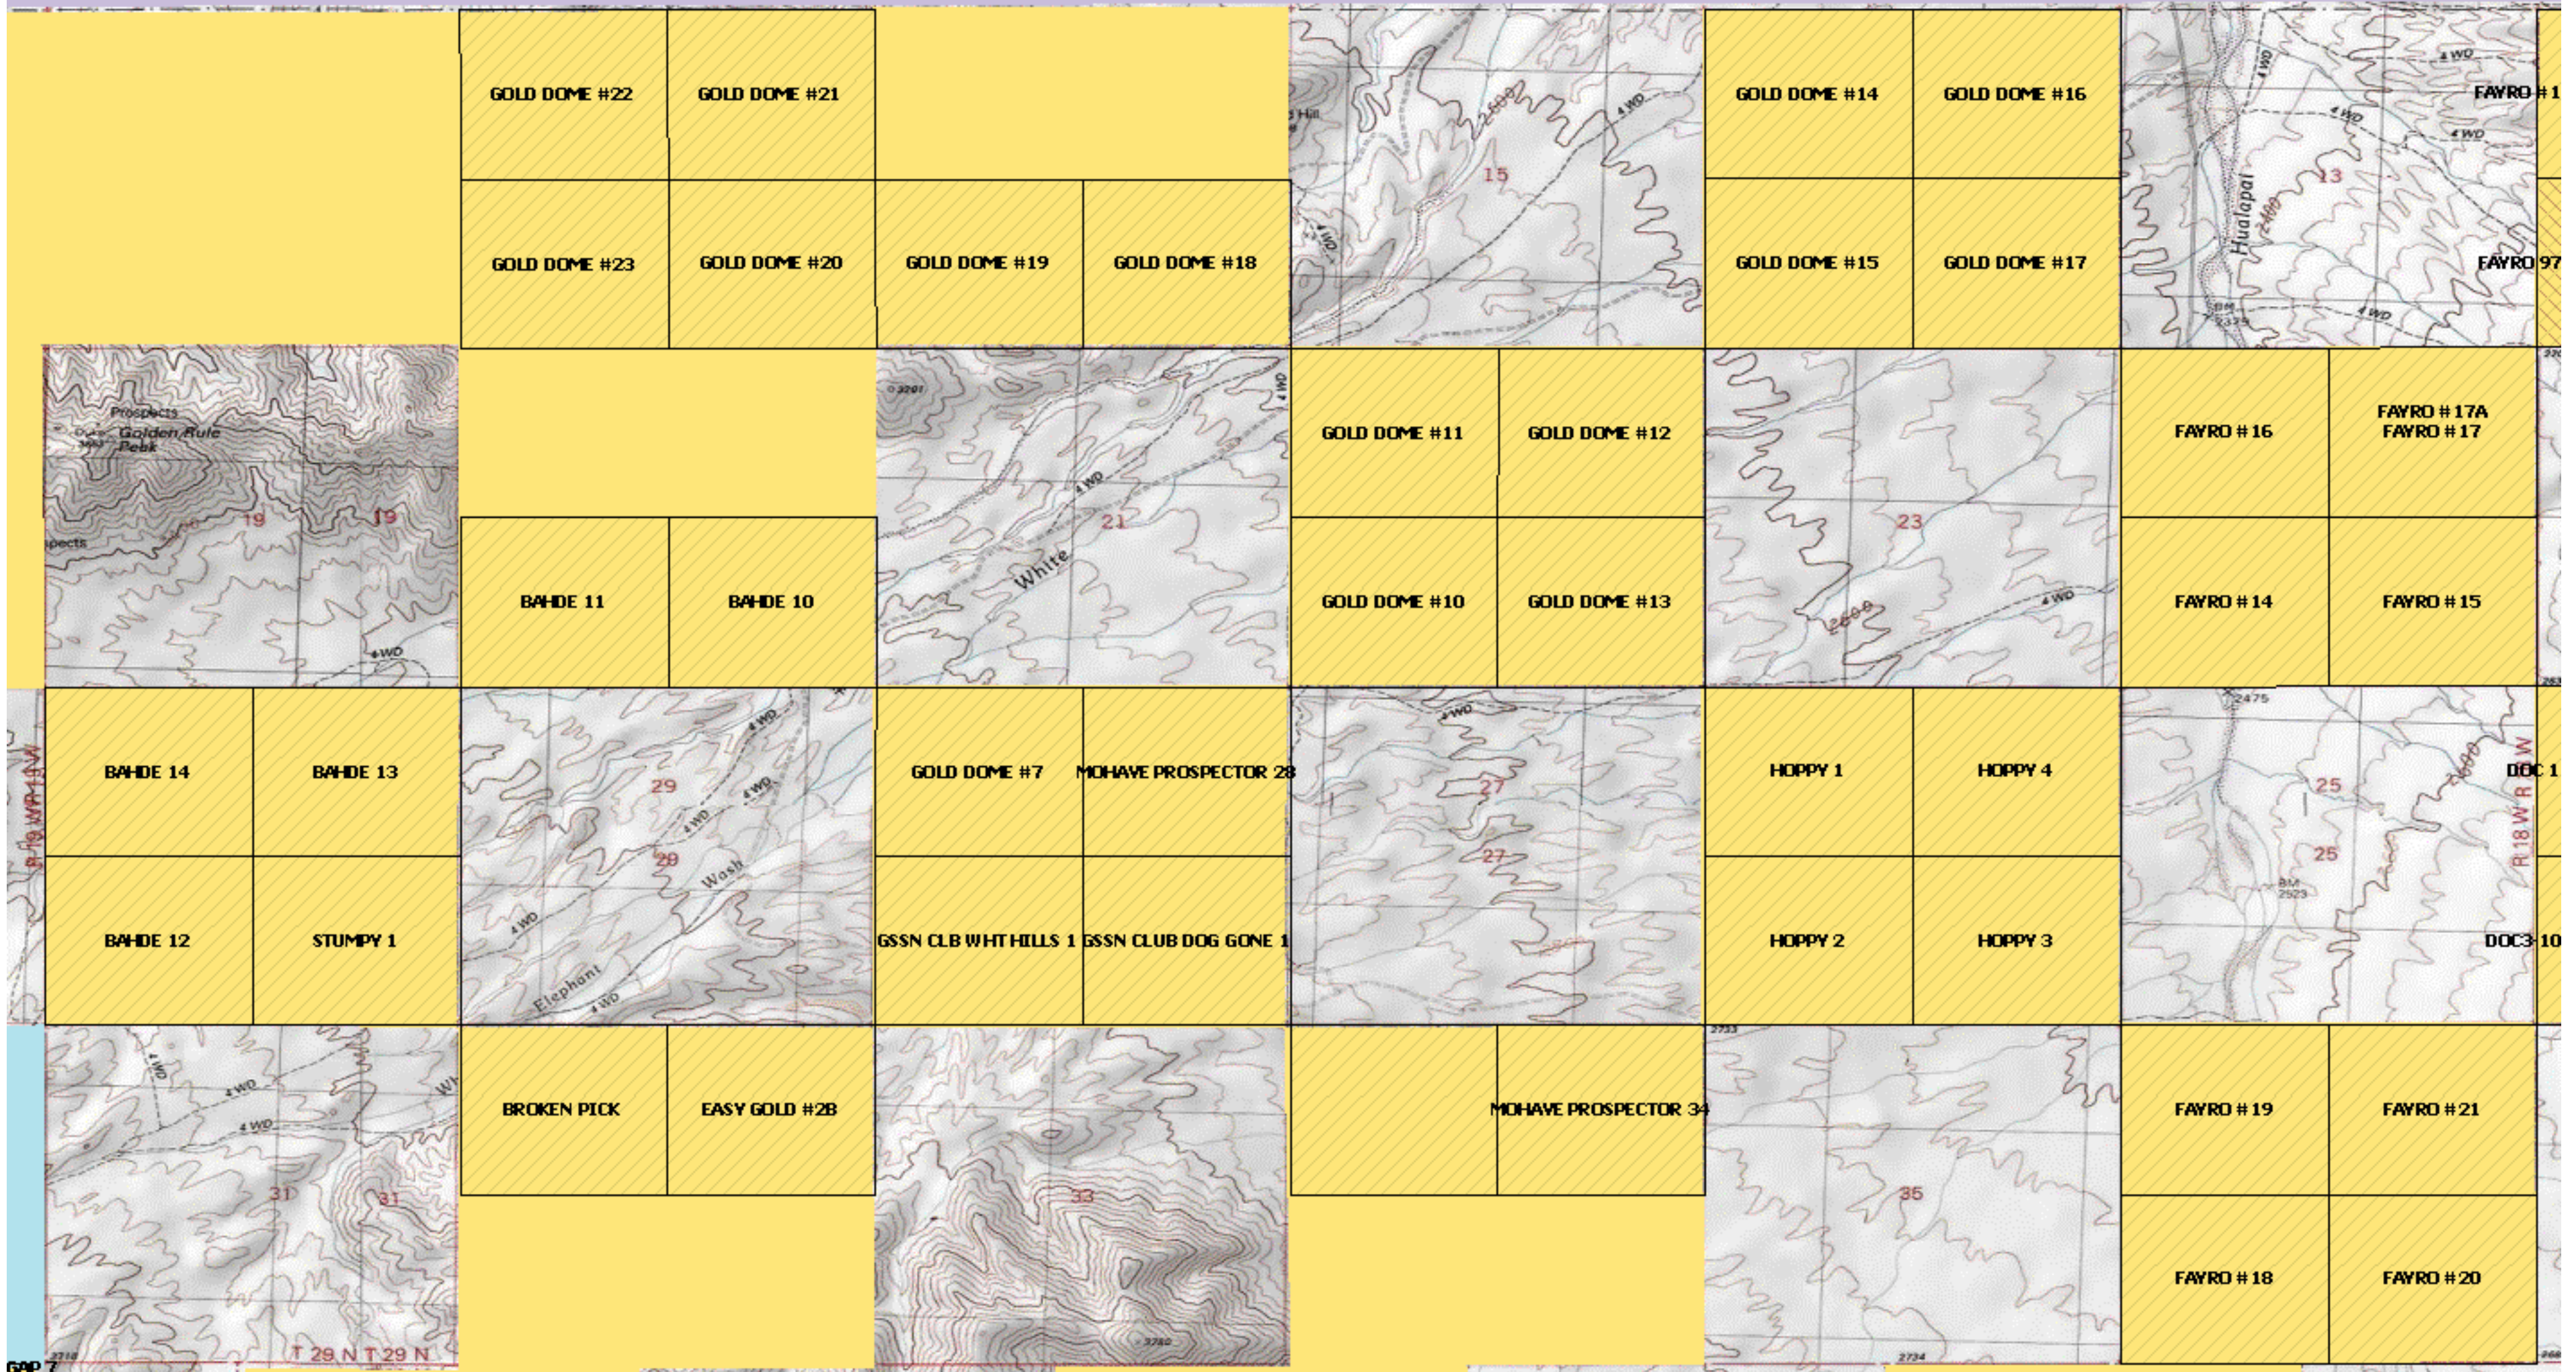

# BAHDE 10 - Outing Site Area

Lake Mead

Public Land is yellow, LMNRA blue, Private Land is unshaded

10/26/2010

No warranty is made by the BLM for the use of the data for purposes not intended by the BLM.