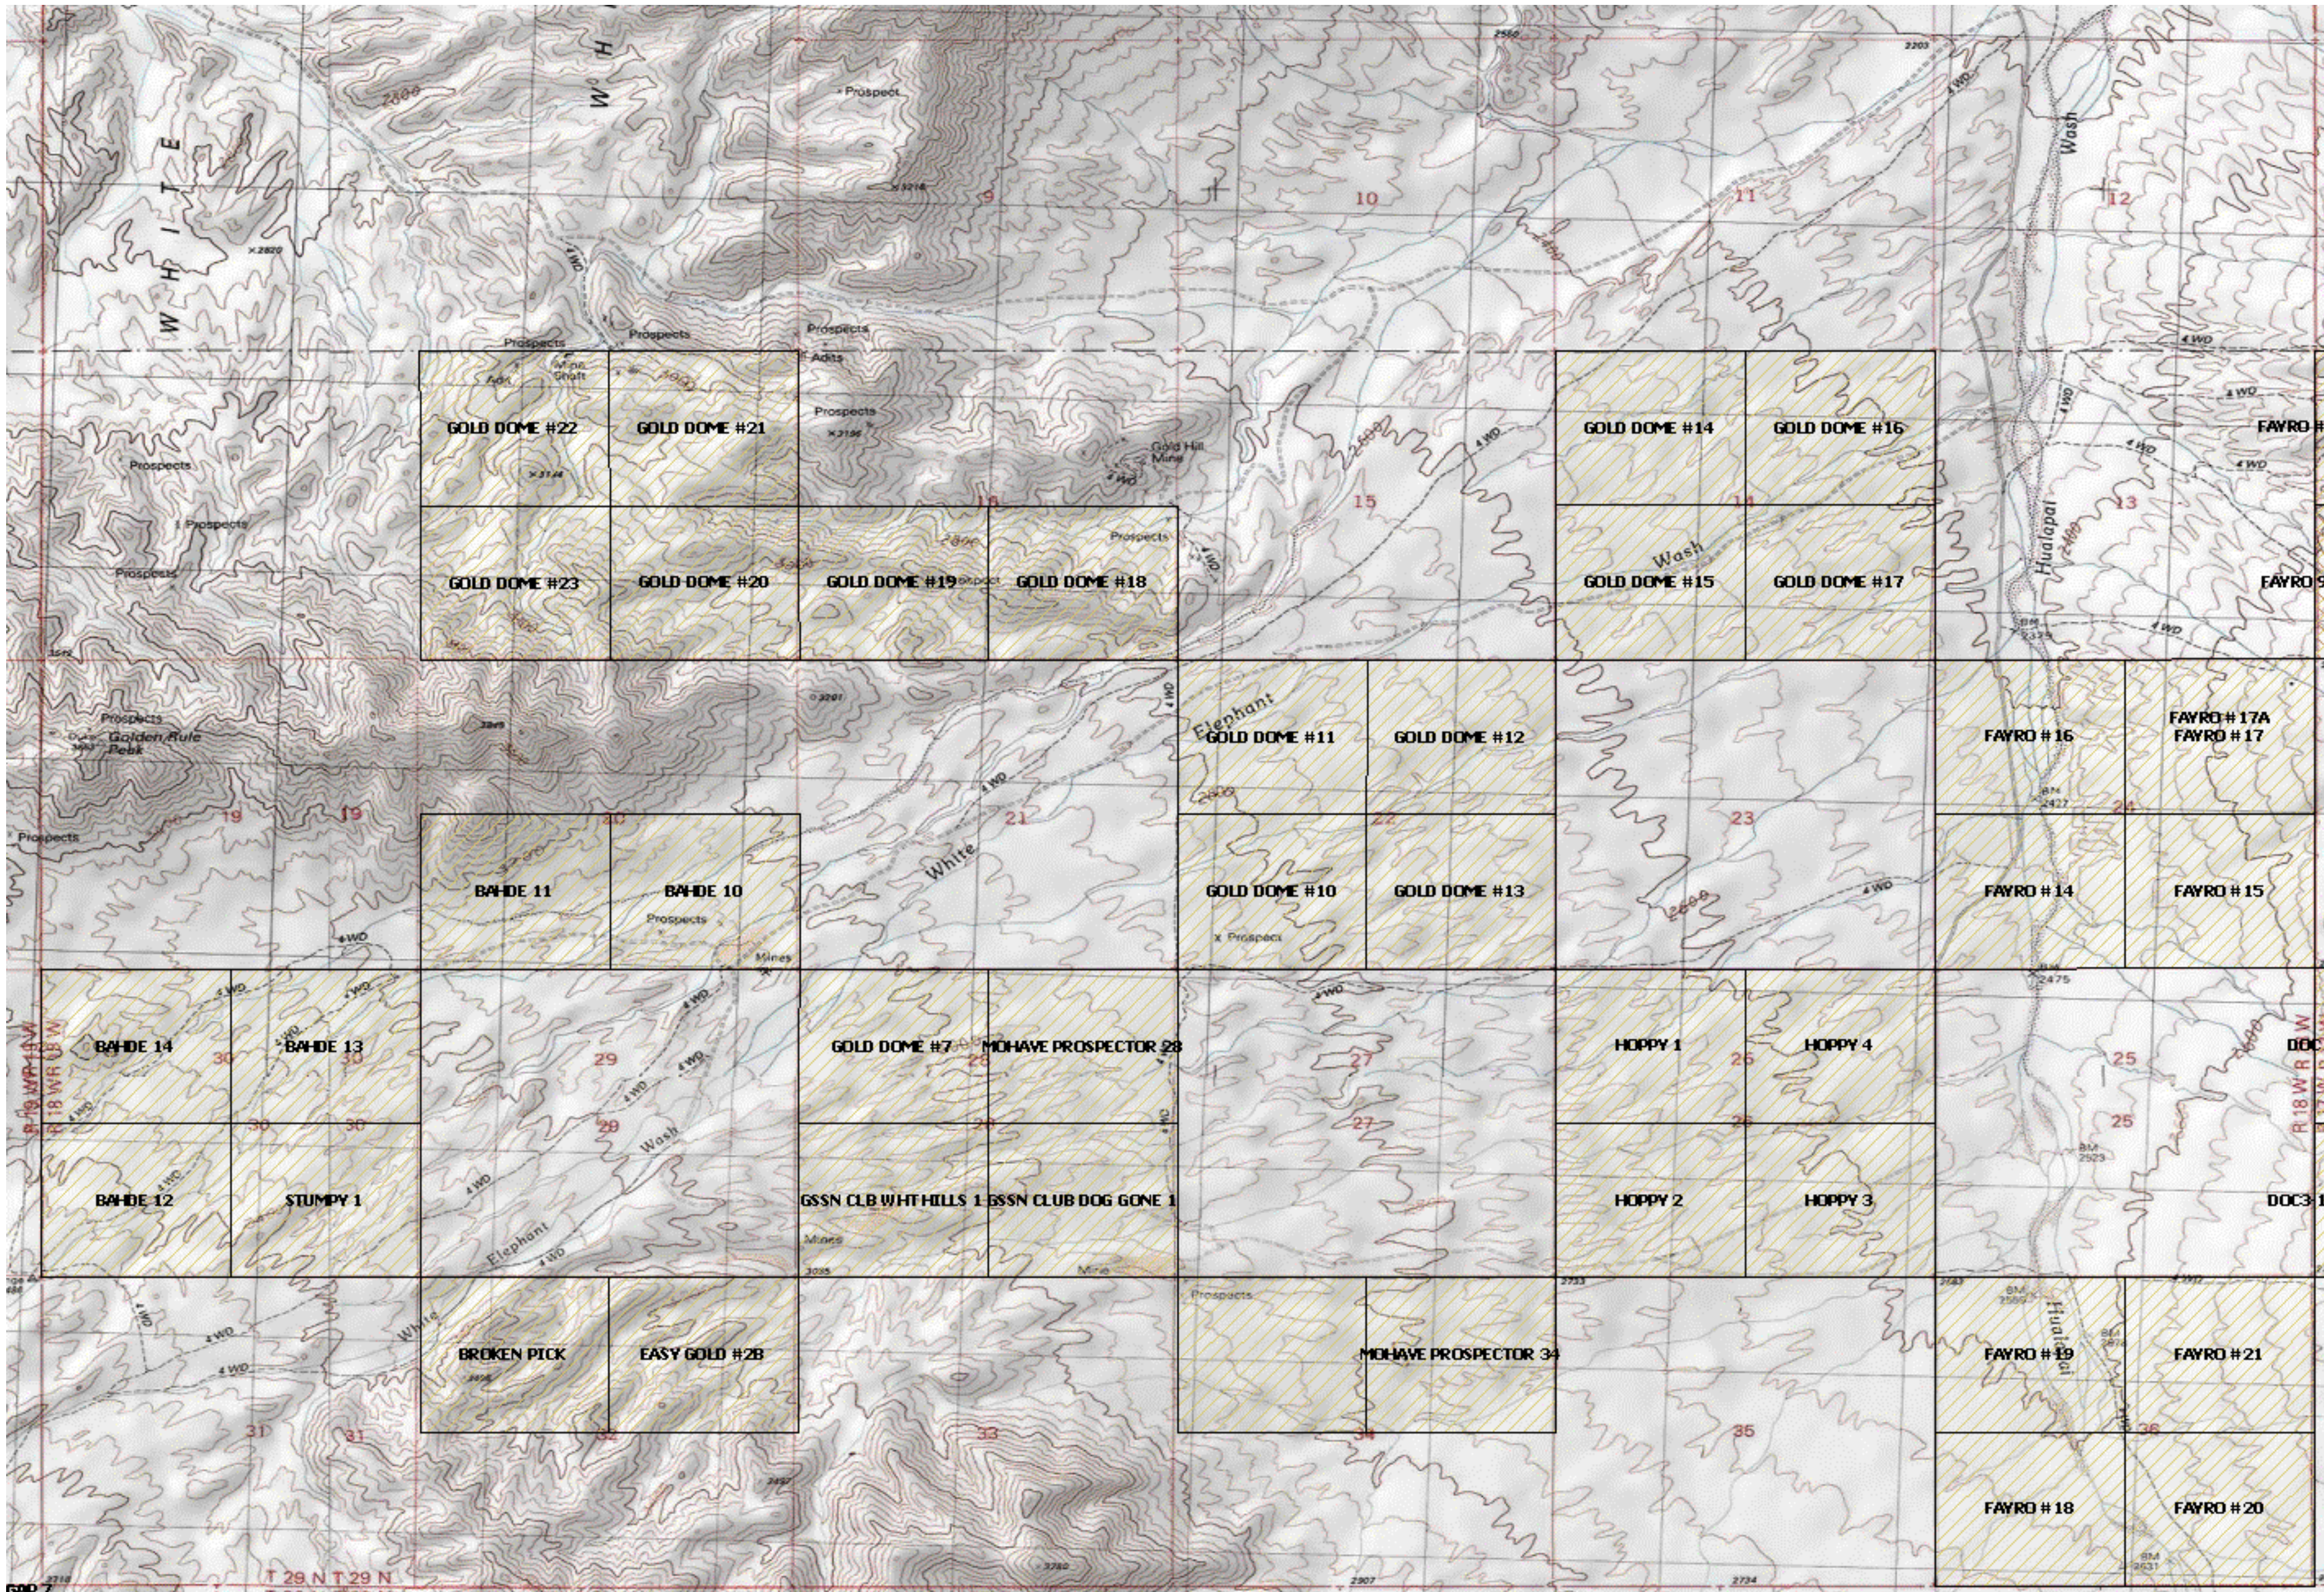

BAHDE 10 - Outing Site Area

Surface Management Agency OFF - so you can see the map!

10/26/2010

No warranty is made by the BLM for the use of the data for purposes not intended by the BLM.