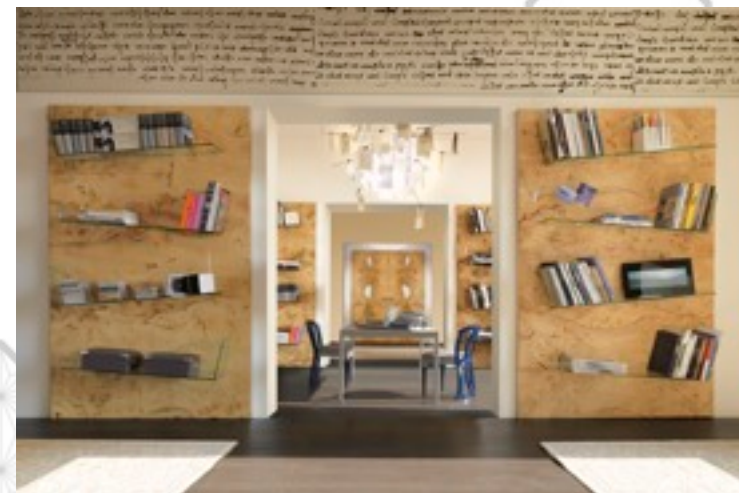

*Why choose if it's possible to have in a unique furnishing all of Bizzotto's elegance and versatility? This sideboard, with its contemporary and original design, gives to your home a natural touch thanks to walnut root use, staying at the same time strongly inspired by the strictly geometric metropolitan style.*

*Sidney is the bookcase made with rational and linear shapes, smoothed by the walnut root's warmth. Its sobriety is alternated by the movement given by the crystall shelves, in order to create a new-conception bookcase, that goes both with classic homes and contemporary ones.*