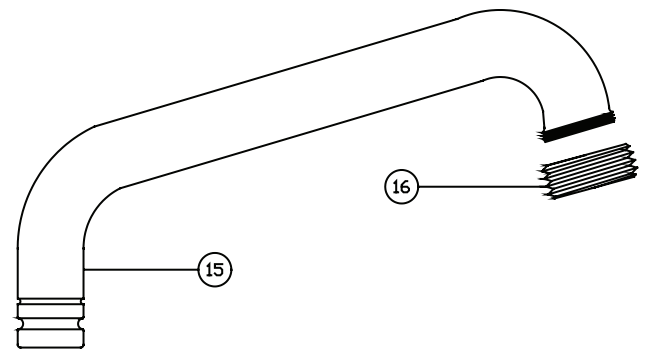

Central Brass

C O M P A N Y

Brecksville, Ohio 44141

Phone: (216) 883-0220 Fax: (440) 526-5745

www.CentralBrass.com

**MODEL NO. 0465
LAUNDRY FAUCET**

#	Part #	Description
1	126-S	Steel Screw
2	520-AC	Aluminum Handle Indexed "C"
2	520-AH	Aluminum Handle Indexed "H"
3	453-EWC	Brass Left Thread O-Ring Bonnet
3	453-EWH	Brass Right Thread O-Ring Bonnet
4	1038-453	O-Ring
5	453-FL	Brass Left Thread O-Ring Stem
5	453-FR	Brass Right Thread O-Ring Stem
6	901-WNN	Seat Washer
7	104	Brass Seat Washer Screw
8	1028-Y	Nylon Gasket
9	7203	Brass Body
10	1875	Brass Union
11	1876-BB	Brass Coupling
12	1038-KN	O-Ring
13	166-FN	Stainless Steel Snap Ring
14	782-D	Brass Spout Nut
15	2924-01	Brass Swivel Spout
16	784-C	Brass Hose Connector
17	113-A	Steel Screw
18	SU-453-EL	Left Thread O-Ring Stem Assembly
18	SU-453-ER	Right Thread O-Ring Stem Assembly

Parts Breakdown

The parts listed in the parts breakdown above may not be offered separately as replacement parts. Please review the Replacement Parts page for the authorized replacement parts that are available for this item.