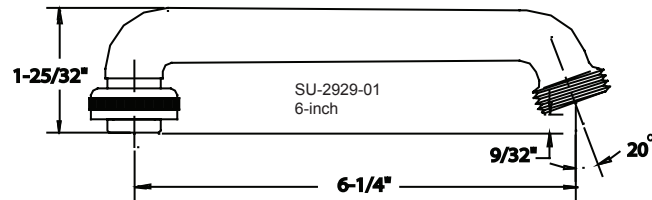

## Installation Drawing

# Central Brass

C O M P A N Y

Brecksville, Ohio 44141

Phone: (216) 883-0220 Fax: (440) 526-5745

www.CentralBrass.com

MODEL NO. 0465  
LAUNDRY FAUCET

*Spout variations available*

6-inch Cast Brass Spout with Hose End