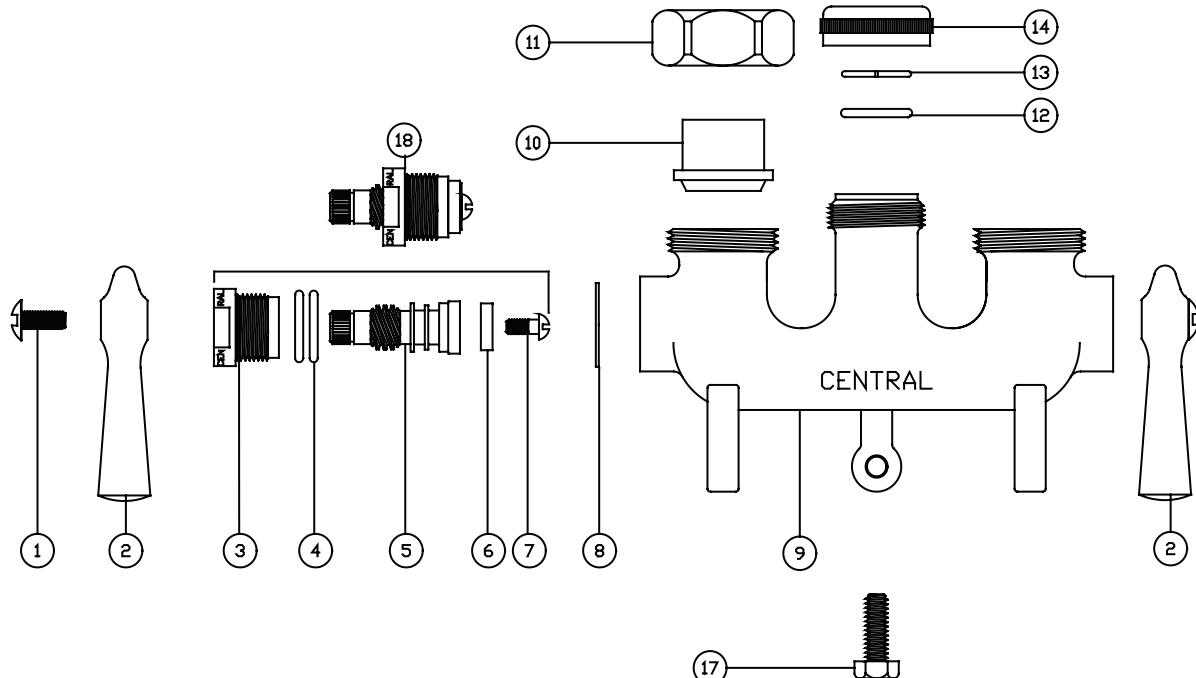

## Installation Drawing

# Central Brass

C O M P A N Y

Brecksville, Ohio 44141

Phone: (216) 883-0220 Fax: (440) 526-5745

www.CentralBrass.com

MODEL NO. 0465  
LAUNDRY FAUCET

*Spout variations available*

6-inch Cast Brass Spout with Hose End

# Central Brass

C O M P A N Y

Brecksville, Ohio 44141

Phone: (216) 883-0220 Fax: (440) 526-5745

www.CentralBrass.com

**MODEL NO. 0465  
LAUNDRY FAUCET**

| #  | Part #    | Description                       |
|----|-----------|-----------------------------------|
| 1  | 126-S     | Steel Screw                       |
| 2  | 520-AC    | Aluminum Handle Indexed "C"       |
| 2  | 520-AH    | Aluminum Handle Indexed "H"       |
| 3  | 453-EWC   | Brass Left Thread O-Ring Bonnet   |
| 3  | 453-EWH   | Brass Right Thread O-Ring Bonnet  |
| 4  | 1038-453  | O-Ring                            |
| 5  | 453-FL    | Brass Left Thread O-Ring Stem     |
| 5  | 453-FR    | Brass Right Thread O-Ring Stem    |
| 6  | 901-WNN   | Seat Washer                       |
| 7  | 104       | Brass Seat Washer Screw           |
| 8  | 1028-Y    | Nylon Gasket                      |
| 9  | 7203      | Brass Body                        |
| 10 | 1875      | Brass Union                       |
| 11 | 1876-BB   | Brass Coupling                    |
| 12 | 1038-KN   | O-Ring                            |
| 13 | 166-FN    | Stainless Steel Snap Ring         |
| 14 | 782-D     | Brass Spout Nut                   |
| 15 | 2924-01   | Brass Swivel Spout                |
| 16 | 784-C     | Brass Hose Connector              |
| 17 | 113-A     | Steel Screw                       |
| 18 | SU-453-EL | Left Thread O-Ring Stem Assembly  |
| 18 | SU-453-ER | Right Thread O-Ring Stem Assembly |

## Parts Breakdown

The parts listed in the parts breakdown above may not be offered separately as replacement parts. Please review the Replacement Parts page for the authorized replacement parts that are available for this item.