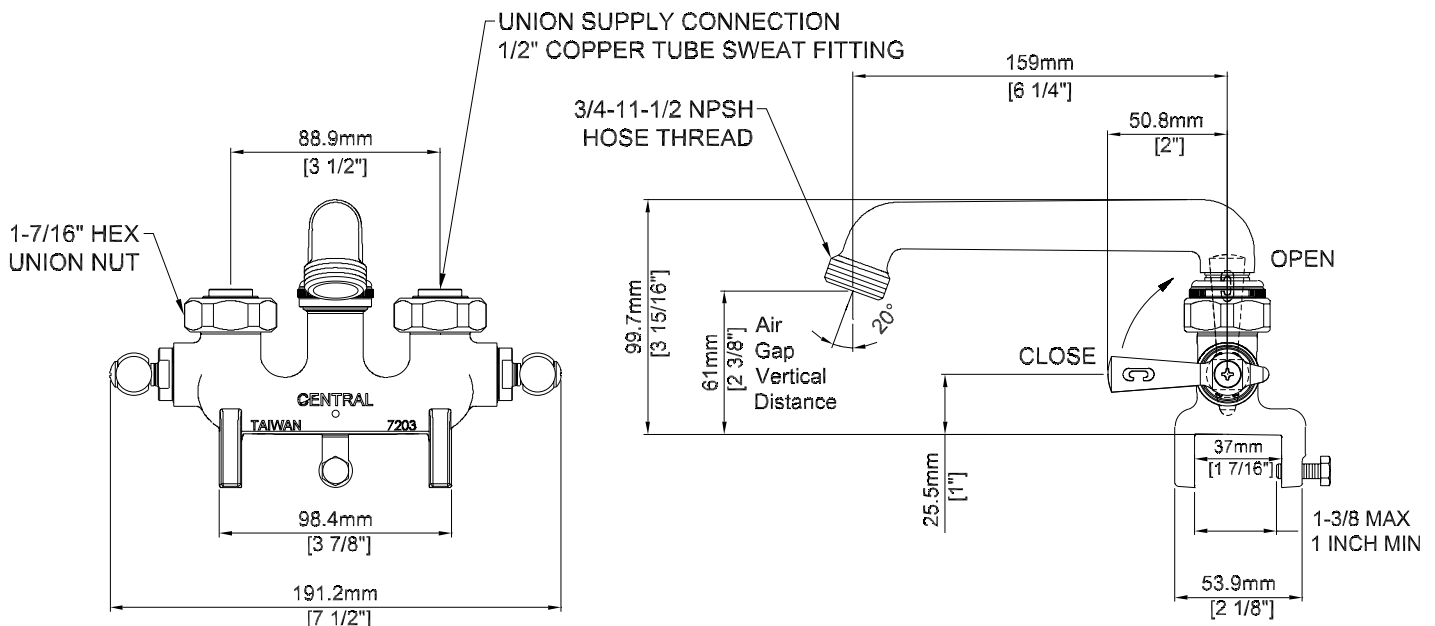

Installation Drawing