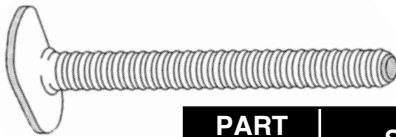

### Closet Studs

• Brass

PART NUMBER	SIZE
108	1/4" x 2-1/4"

### Closet Screws

• Brass

PART NUMBER	SIZE
120	1/4" x 2-1/2"
121	1/4" x 3-1/2"

### Closet Bolts

• Brass

PART NUMBER	SIZE
110	1/4" x 2-1/4"
111	1/4" x 3-1/2"
112	5/16" x 2-1/4"
113	5/16" x 3-1/2"

### Closet Bolt Washers

Round Washer

Oval Washer

PART NUMBER	MATERIAL	HOLE SIZE	PART NUMBER
138	Plated Steel - Round	5/16"	—
140	Heavy Stainless Steel	5/16"	147
142	Heavy NP Brass	5/16"	—