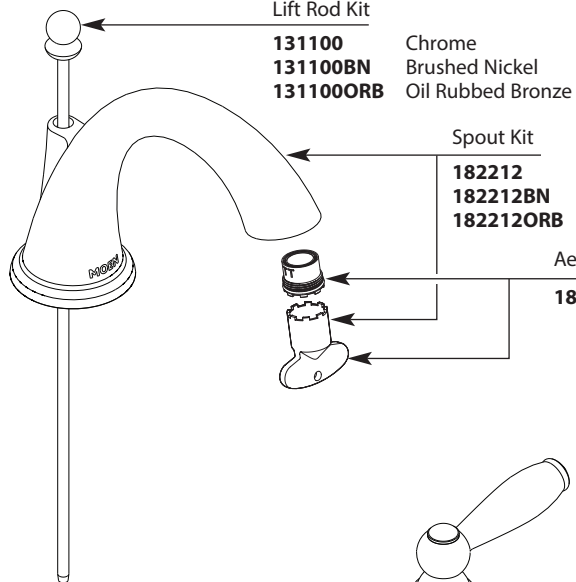

# Illustrated Parts

■ Order by Part Number

*There is more than 1 version of this model.  
Page down to identify the version you have.*

<b>BRANTFORD™</b>		
<b>Two-Handle Widespread Lavatory Faucet Trim</b>		
<b>MODEL</b>	<b>HANDLE</b>	<b>FINISH</b>
T6620	Lever	Chrome
T6620BN	Lever	Brushed Nickel
T6620ORB	Lever	Oil Rubbed Bronze

# Illustrated Parts

BRANTFORD™		
Two-Handle Widespread Lavatory Faucet Trim		
MODEL	HANDLE	FINISH
T6620	Lever	Chrome
T6620BN	Lever	Brushed Nickel
T6620ORB	Lever	Oil Rubbed Bronze