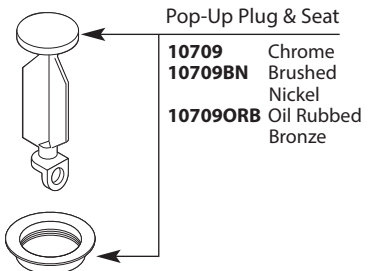

# Illustrated Parts

■ Order by Part Number

*There is more than 1 version of this model.  
Page down to identify the version you have.*

<b>BRANTFORD™</b>		
<b>Two-Handle Widespread Lavatory Faucet Trim</b>		
<b>MODEL</b>	<b>HANDLE</b>	<b>FINISH</b>
T6620	Lever	Chrome
T6620BN	Lever	Brushed Nickel
T6620ORB	Lever	Oil Rubbed Bronze

# Illustrated Parts

BRANTFORD™		
Two-Handle Widespread Lavatory Faucet Trim		
MODEL	HANDLE	FINISH
T6620	Lever	Chrome
T6620BN	Lever	Brushed Nickel
T6620ORB	Lever	Oil Rubbed Bronze