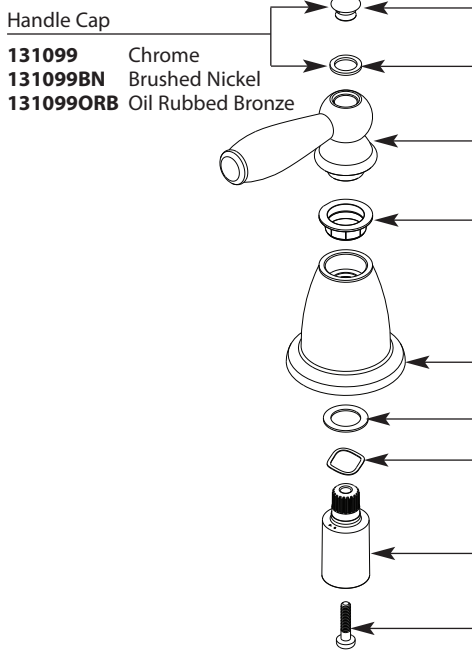

# Illustrated Parts

■ Order by Part Number

*There is more than 1 version of this model.  
Page down to identify the version you have.*

<b>BRANTFORD™</b>		
<b>Two-Handle Widespread Lavatory Faucet Trim</b>		
<b>MODEL</b>	<b>HANDLE</b>	<b>FINISH</b>
T6620	Lever	Chrome
T6620BN	Lever	Brushed Nickel
T6620ORB	Lever	Oil Rubbed Bronze

# Illustrated Parts

BRANTFORD™		
Two-Handle Widespread Lavatory Faucet Trim		
MODEL	HANDLE	FINISH
T6620	Lever	Chrome
T6620BN	Lever	Brushed Nickel
T6620ORB	Lever	Oil Rubbed Bronze