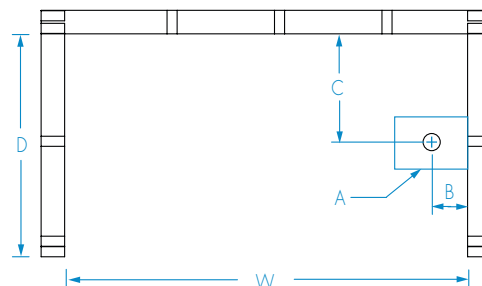

COLOR OPTIONS

Stock	Upgraded	Premium
Almond White	Linen/Biscuit Bone	Black Mexican Sand Sand Bar Sterling Silver

2603SG

60 x 32 x 72
inches

FEATURES lbs Dimensional Tolerance $\pm 3/16"$. Dimensions needed for site preparation should be measured from the unit. Aquatic assumes no responsibility for preparatory work.

Model #	Material	Wall Finish	Jets	Motor	Controls	Drain	Net Wt.	Pkg. Wt.
Tub-Shower #2603SG	AcrylX™	Smooth	-			LH or RH	134	139

DIMENSIONS

Specifications	inches
Width: Overall / Net	60
Depth: Overall / Net	33 1/4 / 32
Height: Overall / Net	73 1/4 / 72
Enclosure Opening	56
Skirt Height	15
Drain Rough-In (from Back Wall)	15
Drain Rough-In (from Side Wall)	2 3/4
Drain: Diameter / Clearance	2 / 1

FRAMING DIMENSIONS inches

Type	D Depth	W Width	H Height	A	B	C
Alcove	33 1/4	60 1/8	-	Box Out	2 3/4	15

SUMP DATA

Top of Drain to Bottom of Overflow	Capacity to Overflow gal	Min. Operating Capacity gal	WIDTH @ centerline		DEPTH @ centerline	
			Top	Bottom	Top	Bottom
9 7/8	42	-	53 1/2	45 3/4	22 1/4	20 3/4