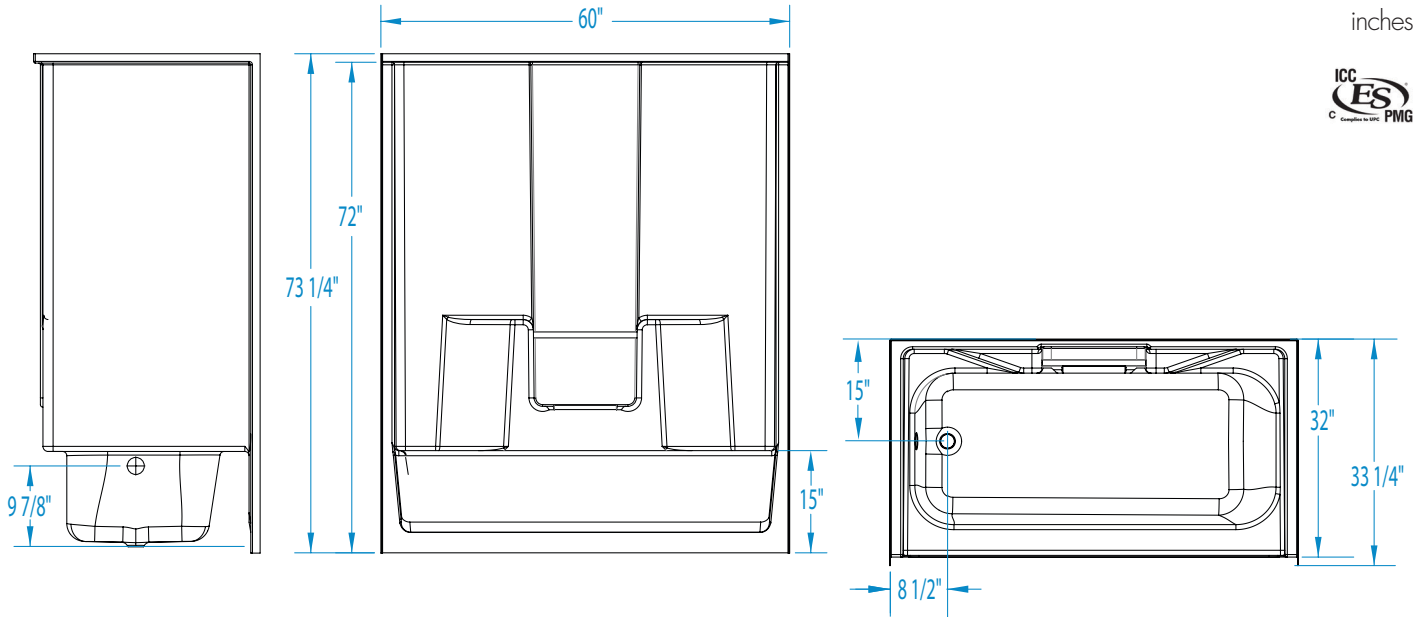

2603SG – EVERYDAY TUB/SHOWERS

60 x 32 x 72 inches

FEATURES

- Tub-shower
- Smooth wall finish
- Ergonomic backrest
- Installed acrylic grab bar
- Molded toiletry shelves
- Slip-resistant textured bottom
- Left or right hand drain
- AcrylX™ applied acrylic surface
- Lifetime limited warranty

COLOR OPTIONS

Stock	Upgraded	Premium
Almond White	Linen/Biscuit Bone	Black Mexican Sand Sand Bar Sterling Silver

2603SG

60 x 32 x 72
inches

FEATURES lbs Dimensional Tolerance $\pm 3/16"$. Dimensions needed for site preparation should be measured from the unit. Aquatic assumes no responsibility for preparatory work.

Model #	Material	Wall Finish	Jets	Motor	Controls	Drain	Net Wt.	Pkg. Wt.
Tub-Shower #2603SG	AcrylX™	Smooth	-			LH or RH	134	139

DIMENSIONS

Specifications	inches
Width: Overall / Net	60
Depth: Overall / Net	33 1/4 / 32
Height: Overall / Net	73 1/4 / 72
Enclosure Opening	56
Skirt Height	15
Drain Rough-In (from Back Wall)	15
Drain Rough-In (from Side Wall)	2 3/4
Drain: Diameter / Clearance	2 / 1

FRAMING DIMENSIONS inches

Type	D Depth	W Width	H Height	A	B	C
Alcove	33 1/4	60 1/8	-	Box Out	2 3/4	15

SUMP DATA

Top of Drain to Bottom of Overflow	Capacity to Overflow gal	Min. Operating Capacity gal	WIDTH @ centerline		DEPTH @ centerline	
			Top	Bottom	Top	Bottom
9 7/8	42	-	53 1/2	45 3/4	22 1/4	20 3/4