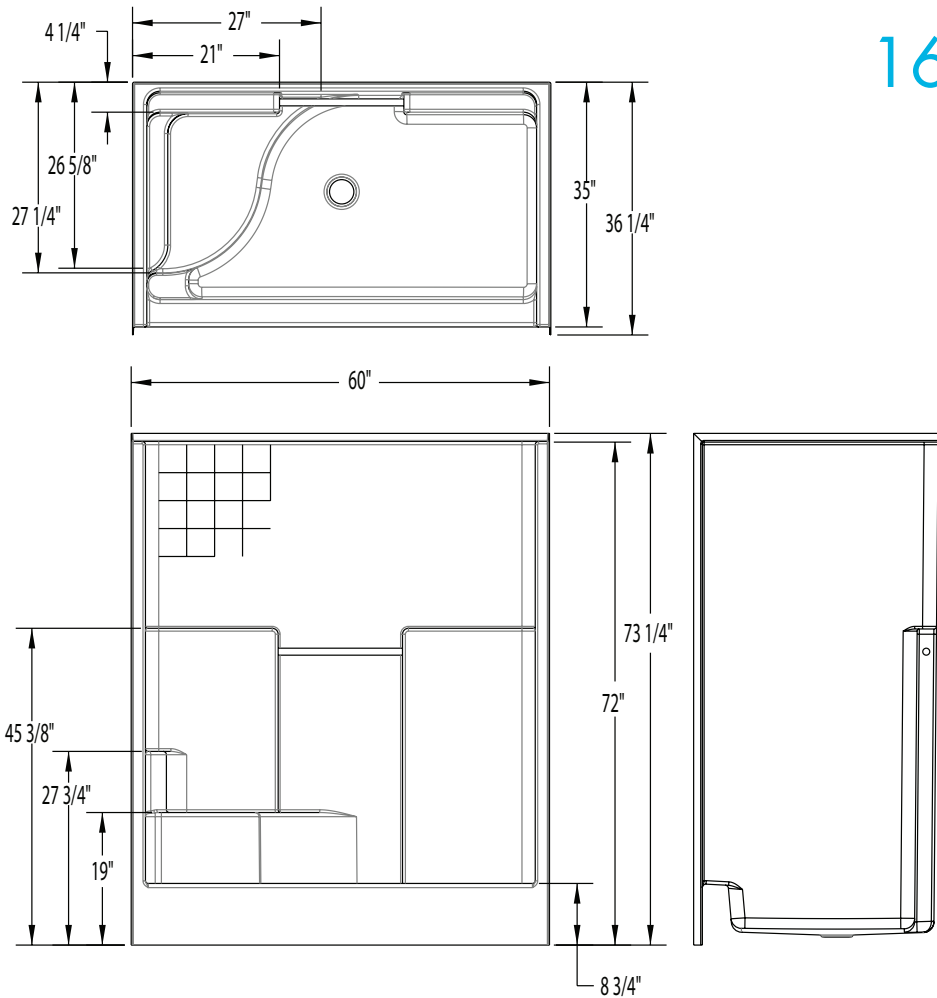

1603COS – EVERYDAY SHOWERS

60 x 35 x 72 inches

FEATURES

- Shower stall
- Textured tile finish
- Molded seat (Left or right hand)
- Installed acrylic grab bar
- Molded toiletry shelves
- Slip-resistant textured bottom
- Center drain
- AcrylX™ applied acrylic surface
- Lifetime limited warranty

COLOR OPTIONS

Stock	Upgraded	Premium
Almond White	Linen/Biscuit Bone	Black Mexican Sand Sand Bar Sterling Silver

1603COS

60 x 35 x 72 inches

FEATURES

lbs

Dimensional Tolerance $\pm \frac{3}{8}$ ". Dimensions needed for site preparation should be measured from the unit. Aquatic assumes no responsibility for preparatory work.

Model #	Material	Wall Finish	Pieces	Drain	Seat	Net Wt.	Pkg. Wt.
Shower # 1603COS	AcrylX™	Textured Tile	1	Center	1 seat (LH or RH)	133	138

DIMENSIONS

Specifications	inches
Width: Overall / Net	60
Depth: Overall / Net	36 ¼ / 35
Height: Overall / Net	73 ¼ / 72
Enclosure Opening	56
Skirt Height	8 ¾
Drain Rough-In (from Back Wall)	15 ¾
Drain Rough-In (from Side Wall)	30
Drain: Diameter / Clearance	3 ¼ / 1

FRAMING DIMENSIONS

inches

Type	D Depth	W Width	H Height	A	B	C
Alcove	36 ¼	60 ½	-	Box Out	30	15 ¾