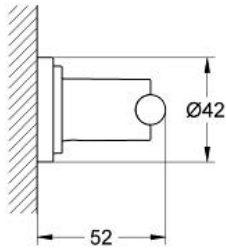

Product Description:
ATRIO
Robe Hook

Standard Specification:

- GROHE StarLight chrome finish

Applicable Codes & Standards:

- Energy Policy Act of 1992
- ASME A112.18.1/CSA B125.1

Color:

- 40312000 StarLight Chrome