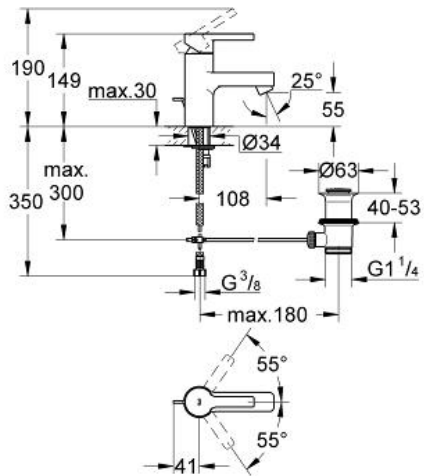

LINEARE
Single-lever basin mixer 1/2" S-
Size

MODEL # 32114000

Pure Freude
an Wasser

Product Description:

LINEARE
Single-lever basin mixer 1/2"
S-Size

Standard Specification:

single hole installation
GROHE SilkMove 35 mm ceramic cartridge
adjustable flow rate limiter
GROHE StarLight chrome finish
rapid installation system
mousseur
pop-up waste set 1 1/4"
flexible connection hoses

Color:

□ 32114000 chrome