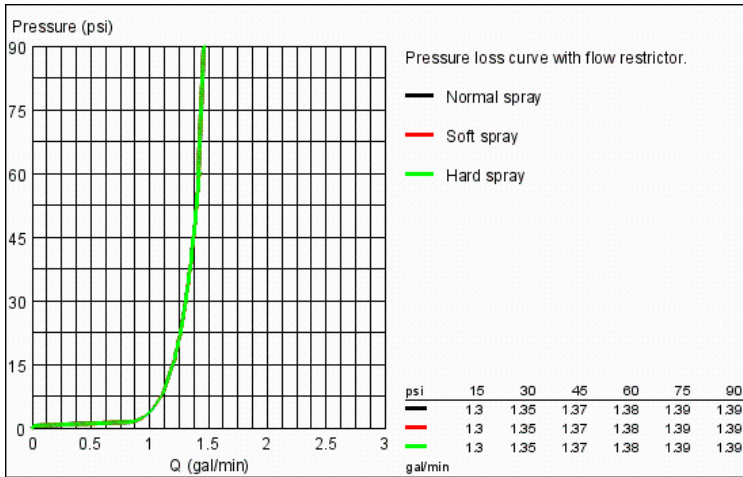

MOVARIO 100 TRIO Handshower 3 sprays

MODEL # 28441ENE

Pure Freude an Wasser

GROHE America, Inc | 200 North Gary Avenue, Suite G, Roselle, IL 60172
Phone: +1 (800) 444-7643 | Fax: +1 (800) 225-2778 | us-customerservice@grohe.com

Product Description: MOVARIO 100 TRIO Handshower 3 sprays

Standard Specification:

- 3 adjustable sprays: Wide Spray / Needle Jet / Rain
- **RotaHead** System allows hand shower to function as a shower head or a body spray when used with a shower bar
- **SpeedClean**® anti-lime system
- **GROHE EcoJoy** 1.5 gpm (5.7 l/min) flow restrictor
- **GROHE StarLight** finish
- Universal mounting system (fits all standard shower hoses)
- Max Flow Rate 2.5 gpm at 80 psi (9.5 L/min)

Applicable Codes & Standards:

- Energy Policy Act of 1992
- ASME A112.18.1/CSA B125.1

Color:

- 28441ENE Brushed Nickel