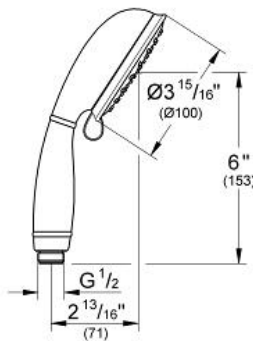

Product Description:
NEW TEMPESTA RUSTIC 100
Handshower 2 Sprays

Standard Specification:

- 2 Adjustable spray patterns: GROHE Rain O², Rain
- GROHE EcoJoy 2.0 gpm flow limiter
- GROHE CoolTouch
- GROHE DreamSpray perfect spray pattern
- GROHE StarLight chrome finish
- SpeedClean® anti-lime system
- Inner WaterGuide for a longer life
- Universal mounting system (fits all standard shower hoses)
- Suitable for instantaneous heater
- Max Flow Rate: 2.0 gpm (7.6 l/min)
- Min. recommended pressure: 15 psi