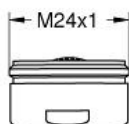

Flow control  
MODEL # 48159EN0

Pure Freude  
an Wasser

**GROHE**

**Product Description:**

**Flow control**

**Standard Specification:**

- M 24 x 1
- Flow class PCA
- **SpeedClean®** anti-lime system

**Color:**