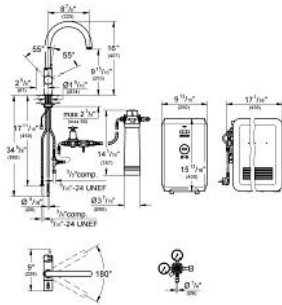

GROHE America, Inc | 200 North Gary Avenue, Suite G, Roselle, IL 60172
Phone: +1 (800) 444-7643 | Fax: +1 (800) 225-2778 | us-customerservice@grohe.com